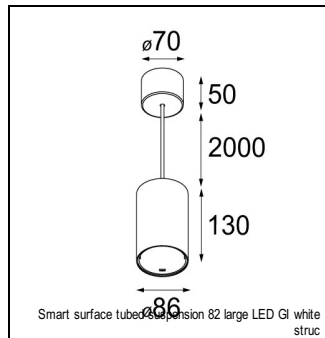

Art. Nr. 12472646

SPECIFICATIONS

Lamp	1x LED Array	
Gear / Transfo	LED gear not incl.	
Cut-out size	ø 70 h 60	
Weight	0.36kg	
Min. Distance	0.1 m	
IP	IP54	
Glow Wire Test	960°	
Lifetime	L80 B20 @ 50.000 hrs	
CRI	90	
Power supply	500mA	350mA
	18.4Vf	17.8Vf
Connected load	9.2W	6.2W
Lumen	690lm	514lm
Efficacy	75lm/W	83lm/W
UGR	16	15
Adjustability	Not Applicable	
Remark	! 3500K on request ! can be combined with Smart mask ! can be combined with Smart surface box & surface tubed (surface/suspension)	

GYPKIT

12291030 | GYPKIT 210X190-2XØ70 R35-88
12290130 | GYPKIT 190X190 - Ø70

RECESSED-FRAME

12500230 | SMART RECESSED RING 82

MASK

12500132 | SMART MASK 82 2X BLACK STRUC
12500109 | SMART MASK 82 2X WHITE STRUC
12500146 | SMART MASK 82 2X GOLD