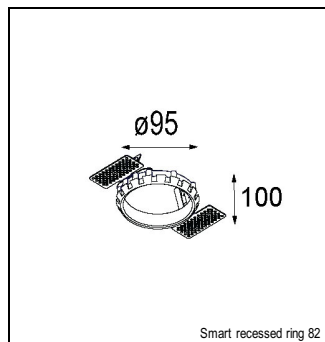

Art. Nr. 12472646

SPECIFICATIONS

Lamp	1x LED Array	
Gear / Transfo	LED gear not incl.	
Cut-out size	ø 70 h 60	
Weight	0.36kg	
Min. Distance	0.1 m	
IP	IP54	
Glow Wire Test	960°	
Lifetime	L80 B20 @ 50.000 hrs	
CRI	90	
Power supply	500mA	350mA
	18.4Vf	17.8Vf
Connected load	9.2W	6.2W
Lumen	690lm	514lm
Efficacy	75lm/W	83lm/W
UGR	16	15
Adjustability	Not Applicable	
Remark	! 3500K on request ! can be combined with Smart mask ! can be combined with Smart surface box & surface tubed (surface/suspension)	

GYPKIT

12291030 | GYPKIT 210X190-2XØ70 R35-88
12290130 | GYPKIT 190X190 - Ø70

RECESSED-FRAME

12500230 | SMART RECESSED RING 82

MASK

12500132 | SMART MASK 82 2X BLACK STRUC
12500109 | SMART MASK 82 2X WHITE STRUC
12500146 | SMART MASK 82 2X GOLD