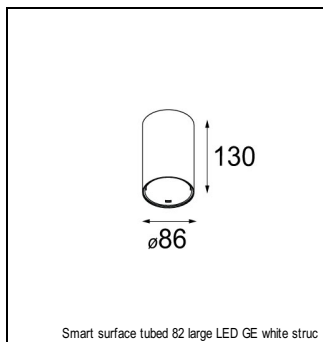

Art. Nr. 12472646

SPECIFICATIONS

Lamp	1x LED Array	
Gear / Transfo	LED gear not incl.	
Cut-out size	ø 70 h 60	
Weight	0.36kg	
Min. Distance	0.1 m	
IP	IP54	
Glow Wire Test	960°	
Lifetime	L80 B20 @ 50.000 hrs	
CRI	90	
Power supply	500mA	350mA
	18.4Vf	17.8Vf
Connected load	9.2W	6.2W
Lumen	690lm	514lm
Efficacy	75lm/W	83lm/W
UGR	16	15
Adjustability	Not Applicable	
Remark	! 3500K on request ! can be combined with Smart mask ! can be combined with Smart surface box & surface tubed (surface/suspension)	

GYPKIT

12291030 | GYPKIT 210X190-2XØ70 R35-88
12290130 | GYPKIT 190X190 - Ø70

RECESSED-FRAME

12500230 | SMART RECESSED RING 82

MASK

12500132 | SMART MASK 82 2X BLACK STRUC
12500109 | SMART MASK 82 2X WHITE STRUC
12500146 | SMART MASK 82 2X GOLD