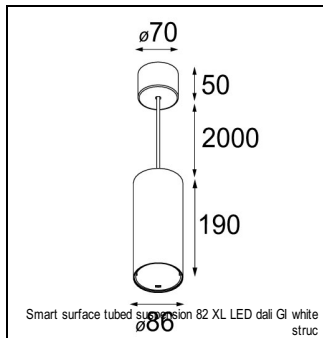

Art. Nr. 12472632

SPECIFICATIONS

Lamp	1x LED Array	
Gear / Transfo	LED gear not incl.	
Cut-out size	ø 70 h 60	
Weight	0.36kg	
Min. Distance	0.1 m	
IP	IP54	
Glow Wire Test	960°	
Lifetime	L80 B20 @ 50.000 hrs	
CRI	90	
Power supply	500mA	350mA
	18.4Vf	17.8Vf
Connected load	9.2W	6.2W
Lumen	624lm	464lm
Efficacy	68lm/W	75lm/W
UGR	15	14
Adjustability	Not Applicable	
Remark	! 3500K on request ! can be combined with Smart mask ! can be combined with Smart surface box & surface tubed (surface/suspension)	

GYPKIT

12291030 | GYPKIT 210X190-2XØ70 R35-88
12290130 | GYPKIT 190X190 - Ø70

RECESSED-FRAME

12500230 | SMART RECESSED RING 82

MASK

12500132 | SMART MASK 82 2X BLACK STRUC
12500109 | SMART MASK 82 2X WHITE STRUC
12500146 | SMART MASK 82 2X GOLD