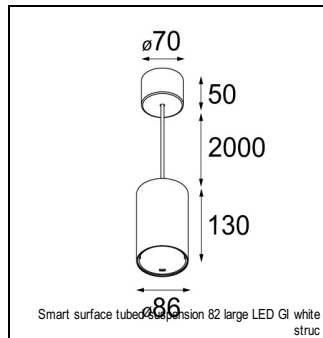

Art. Nr. 12472632

SPECIFICATIONS

Lamp	1x LED Array	
Gear / Transfo	LED gear not incl.	
Cut-out size	ø 70 h 60	
Weight	0.36kg	
Min. Distance	0.1 m	
IP	IP54	
Glow Wire Test	960°	
Lifetime	L80 B20 @ 50.000 hrs	
CRI	90	
Power supply	500mA	350mA
	18.4Vf	17.8Vf
Connected load	9.2W	6.2W
Lumen	624lm	464lm
Efficacy	68lm/W	75lm/W
UGR	15	14
Adjustability	Not Applicable	
Remark	! 3500K on request ! can be combined with Smart mask ! can be combined with Smart surface box & surface tubed (surface/suspension)	

GYPKIT

12291030 | GYPKIT 210X190-2XØ70 R35-88
12290130 | GYPKIT 190X190 - Ø70

RECESSED-FRAME

12500230 | SMART RECESSED RING 82

MASK

12500132 | SMART MASK 82 2X BLACK STRUC
12500109 | SMART MASK 82 2X WHITE STRUC
12500146 | SMART MASK 82 2X GOLD