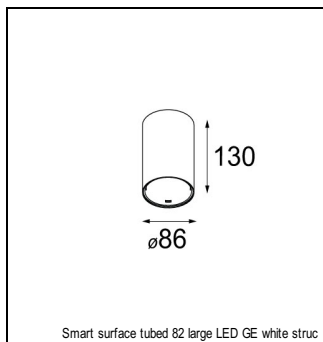

Art. Nr. 12472632

SPECIFICATIONS

Lamp	1x LED Array	
Gear / Transfo	LED gear not incl.	
Cut-out size	ø 70 h 60	
Weight	0.36kg	
Min. Distance	0.1 m	
IP	IP54	
Glow Wire Test	960°	
Lifetime	L80 B20 @ 50.000 hrs	
CRI	90	
Power supply	500mA	350mA
	18.4Vf	17.8Vf
Connected load	9.2W	6.2W
Lumen	624lm	464lm
Efficacy	68lm/W	75lm/W
UGR	15	14
Adjustability	Not Applicable	
Remark	! 3500K on request ! can be combined with Smart mask ! can be combined with Smart surface box & surface tubed (surface/suspension)	

GYPKIT

12291030 | GYPKIT 210X190-2XØ70 R35-88
12290130 | GYPKIT 190X190 - Ø70

RECESSED-FRAME

12500230 | SMART RECESSED RING 82

MASK

12500132 | SMART MASK 82 2X BLACK STRUC
12500109 | SMART MASK 82 2X WHITE STRUC
12500146 | SMART MASK 82 2X GOLD