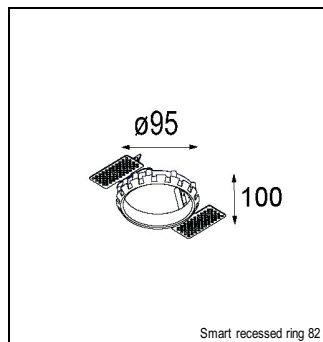

Art. Nr. 12472632

SPECIFICATIONS

Lamp	1x LED Array	
Gear / Transfo	LED gear not incl.	
Cut-out size	ø 70 h 60	
Weight	0.36kg	
Min. Distance	0.1 m	
IP	IP54	
Glow Wire Test	960°	
Lifetime	L80 B20 @ 50.000 hrs	
CRI	90	
Power supply	500mA	350mA
	18.4Vf	17.8Vf
Connected load	9.2W	6.2W
Lumen	624lm	464lm
Efficacy	68lm/W	75lm/W
UGR	15	14
Adjustability	Not Applicable	
Remark	! 3500K on request ! can be combined with Smart mask ! can be combined with Smart surface box & surface tubed (surface/suspension)	

GYPKIT

12291030 | GYPKIT 210X190-2XØ70 R35-88
12290130 | GYPKIT 190X190 - Ø70

RECESSED-FRAME

12500230 | SMART RECESSED RING 82

MASK

12500132 | SMART MASK 82 2X BLACK STRUC
12500109 | SMART MASK 82 2X WHITE STRUC
12500146 | SMART MASK 82 2X GOLD