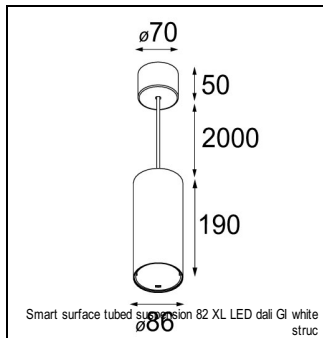

Art. Nr. 12472609

SPECIFICATIONS

Lamp	1x LED Array	
Gear / Transfo	LED gear not incl.	
Cut-out size	ø 70 h 60	
Weight	0.36kg	
Min. Distance	0.1 m	
IP	IP54	
Glow Wire Test	960°	
Lifetime	L80 B20 @ 50.000 hrs	
CRI	90	
Power supply	500mA	350mA
	18.4Vf	17.8Vf
Connected load	9.2W	6.2W
Lumen	677lm	504lm
Efficacy	74lm/W	81lm/W
UGR	17	16
Adjustability	Not Applicable	
Remark	! 3500K on request ! can be combined with Smart mask ! can be combined with Smart surface box & surface tubed (surface/suspension)	

GYPKIT

12291030 | GYPKIT 210X190-2XØ70 R35-88
 12290130 | GYPKIT 190X190 - Ø70

RECESSED-FRAME

12500230 | SMART RECESSED RING 82

MASK

12500132 | SMART MASK 82 2X BLACK STRUC
 12500109 | SMART MASK 82 2X WHITE STRUC
 12500146 | SMART MASK 82 2X GOLD