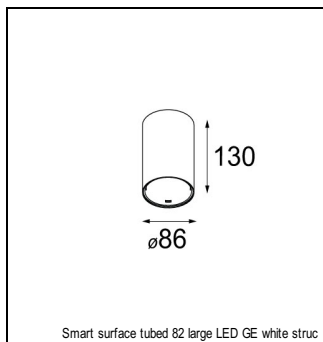

Art. Nr. 12472609

SPECIFICATIONS

Lamp	1x LED Array	
Gear / Transfo	LED gear not incl.	
Cut-out size	ø 70 h 60	
Weight	0.36kg	
Min. Distance	0.1 m	
IP	IP54	
Glow Wire Test	960°	
Lifetime	L80 B20 @ 50.000 hrs	
CRI	90	
Power supply	500mA	350mA
	18.4Vf	17.8Vf
Connected load	9.2W	6.2W
Lumen	677lm	504lm
Efficacy	74lm/W	81lm/W
UGR	17	16
Adjustability	Not Applicable	
Remark	! 3500K on request ! can be combined with Smart mask ! can be combined with Smart surface box & surface tubed (surface/suspension)	

GYPKIT

12291030 | GYPKIT 210X190-2XØ70 R35-88
 12290130 | GYPKIT 190X190 - Ø70

RECESSED-FRAME

12500230 | SMART RECESSED RING 82

MASK

12500132 | SMART MASK 82 2X BLACK STRUC
 12500109 | SMART MASK 82 2X WHITE STRUC
 12500146 | SMART MASK 82 2X GOLD