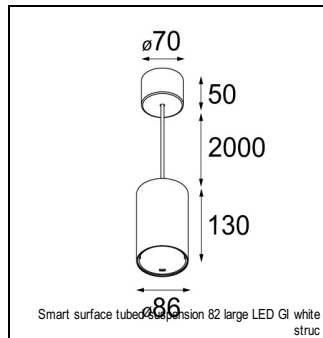

Art. Nr. 12472609

SPECIFICATIONS

Lamp	1x LED Array	
Gear / Transfo	LED gear not incl.	
Cut-out size	ø 70 h 60	
Weight	0.36kg	
Min. Distance	0.1 m	
IP	IP54	
Glow Wire Test	960°	
Lifetime	L80 B20 @ 50.000 hrs	
CRI	90	
Power supply	500mA	350mA
	18.4Vf	17.8Vf
Connected load	9.2W	6.2W
Lumen	677lm	504lm
Efficacy	74lm/W	81lm/W
UGR	17	16
Adjustability	Not Applicable	
Remark	! 3500K on request ! can be combined with Smart mask ! can be combined with Smart surface box & surface tubed (surface/suspension)	

GYPKIT

12291030 | GYPKIT 210X190-2XØ70 R35-88
 12290130 | GYPKIT 190X190 - Ø70

RECESSED-FRAME

12500230 | SMART RECESSED RING 82

MASK

12500132 | SMART MASK 82 2X BLACK STRUC
 12500109 | SMART MASK 82 2X WHITE STRUC
 12500146 | SMART MASK 82 2X GOLD