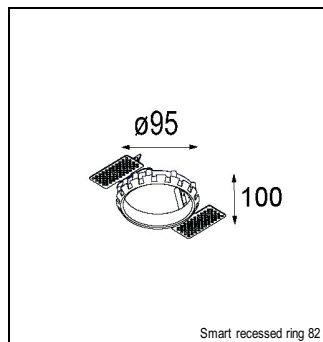

Art. Nr. 12472609

SPECIFICATIONS

Lamp	1x LED Array	
Gear / Transfo	LED gear not incl.	
Cut-out size	ø 70 h 60	
Weight	0.36kg	
Min. Distance	0.1 m	
IP	IP54	
Glow Wire Test	960°	
Lifetime	L80 B20 @ 50.000 hrs	
CRI	90	
Power supply	500mA	350mA
	18.4Vf	17.8Vf
Connected load	9.2W	6.2W
Lumen	677lm	504lm
Efficacy	74lm/W	81lm/W
UGR	17	16
Adjustability	Not Applicable	
Remark	! 3500K on request ! can be combined with Smart mask ! can be combined with Smart surface box & surface tubed (surface/suspension)	

GYPKIT

12291030 | GYPKIT 210X190-2XØ70 R35-88
 12290130 | GYPKIT 190X190 - Ø70

RECESSED-FRAME

12500230 | SMART RECESSED RING 82

MASK

12500132 | SMART MASK 82 2X BLACK STRUC
 12500109 | SMART MASK 82 2X WHITE STRUC
 12500146 | SMART MASK 82 2X GOLD