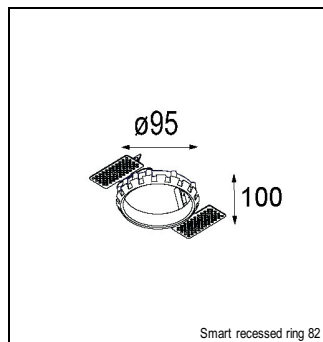

Art. Nr. 12472546

SPECIFICATIONS

Lamp	1x LED Array	
Gear / Transfo	LED gear not incl.	
Cut-out size	ø 70 h 60	
Weight	0.36kg	
Min. Distance	0.1 m	
IP	IP54	
Glow Wire Test	960°	
Lifetime	L80 B20 @ 50.000 hrs	
CRI	90	
Power supply	350mA	500mA
	17.8Vf	18.4Vf
Connected load	6.2W	9.2W
Lumen	538lm	676lm
Efficacy	87lm/W	73lm/W
UGR	15	16
Adjustability	Not Applicable	
Remark	! 3500K on request ! can be combined with Smart mask ! can be combined with Smart surface box & surface tubed (surface/suspension)	

GYPKIT

12291030 | GYPKIT 210X190-2XØ70 R35-88
12290130 | GYPKIT 190X190 - Ø70

RECESSED-FRAME

12500230 | SMART RECESSED RING 82

MASK

12500132 | SMART MASK 82 2X BLACK STRUC
12500109 | SMART MASK 82 2X WHITE STRUC
12500146 | SMART MASK 82 2X GOLD