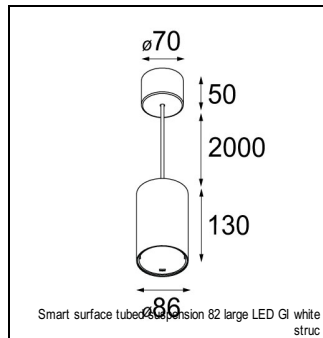

Art. Nr. 12472546

SPECIFICATIONS

Lamp	1x LED Array	
Gear / Transfo	LED gear not incl.	
Cut-out size	ø 70 h 60	
Weight	0.36kg	
Min. Distance	0.1 m	
IP	IP54	
Glow Wire Test	960°	
Lifetime	L80 B20 @ 50.000 hrs	
CRI	90	
Power supply	350mA	500mA
	17.8Vf	18.4Vf
Connected load	6.2W	9.2W
Lumen	538lm	676lm
Efficacy	87lm/W	73lm/W
UGR	15	16
Adjustability	Not Applicable	
Remark	! 3500K on request ! can be combined with Smart mask ! can be combined with Smart surface box & surface tubed (surface/suspension)	

GYPKIT

12291030 | GYPKIT 210X190-2XØ70 R35-88
12290130 | GYPKIT 190X190 - Ø70

RECESSED-FRAME

12500230 | SMART RECESSED RING 82

MASK

12500132 | SMART MASK 82 2X BLACK STRUC
12500109 | SMART MASK 82 2X WHITE STRUC
12500146 | SMART MASK 82 2X GOLD