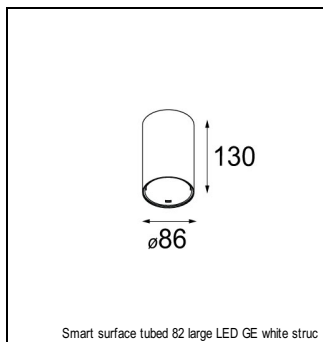

Art. Nr. 12472546

SPECIFICATIONS

Lamp	1x LED Array	
Gear / Transfo	LED gear not incl.	
Cut-out size	ø 70 h 60	
Weight	0.36kg	
Min. Distance	0.1 m	
IP	IP54	
Glow Wire Test	960°	
Lifetime	L80 B20 @ 50.000 hrs	
CRI	90	
Power supply	350mA	500mA
	17.8Vf	18.4Vf
Connected load	6.2W	9.2W
Lumen	538lm	676lm
Efficacy	87lm/W	73lm/W
UGR	15	16
Adjustability	Not Applicable	
Remark	! 3500K on request ! can be combined with Smart mask ! can be combined with Smart surface box & surface tubed (surface/suspension)	

GYPKIT

12291030 | GYPKIT 210X190-2XØ70 R35-88
12290130 | GYPKIT 190X190 - Ø70

RECESSED-FRAME

12500230 | SMART RECESSED RING 82

MASK

12500132 | SMART MASK 82 2X BLACK STRUC
12500109 | SMART MASK 82 2X WHITE STRUC
12500146 | SMART MASK 82 2X GOLD