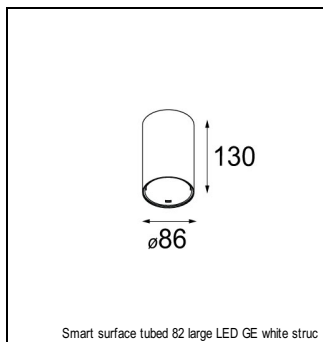

Art. Nr. 12472446

SPECIFICATIONS

Lamp	1x LED Array	
Gear / Transfo	LED gear not incl.	
Cut-out size	ø 70 h 60	
Weight	0.36kg	
Min. Distance	0.1 m	
IP	IP54	
Glow Wire Test	960°	
Lifetime	L80 B20 @ 50.000 hrs	
CRI	90	
Power supply	350mA	500mA
	17.8Vf	18.4Vf
Connected load	6.2W	9.2W
Lumen	504lm	676lm
Efficacy	81lm/W	73lm/W
UGR	15	16
Adjustability	Not Applicable	
Remark	! 3500K on request ! can be combined with Smart mask ! can be combined with Smart surface box & surface tubed (surface/suspension)	

GYPKIT

12291030 | GYPKIT 210X190-2XØ70 R35-88
12290130 | GYPKIT 190X190 - Ø70

RECESSED-FRAME

12500230 | SMART RECESSED RING 82

MASK

12500132 | SMART MASK 82 2X BLACK STRUC
12500109 | SMART MASK 82 2X WHITE STRUC
12500146 | SMART MASK 82 2X GOLD