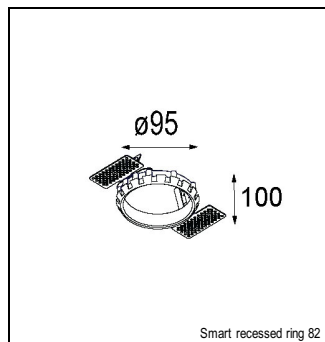

Art. Nr. 12472446

SPECIFICATIONS

Lamp	1x LED Array	
Gear / Transfo	LED gear not incl.	
Cut-out size	ø 70 h 60	
Weight	0.36kg	
Min. Distance	0.1 m	
IP	IP54	
Glow Wire Test	960°	
Lifetime	L80 B20 @ 50.000 hrs	
CRI	90	
Power supply	350mA	500mA
	17.8Vf	18.4Vf
Connected load	6.2W	9.2W
Lumen	504lm	676lm
Efficacy	81lm/W	73lm/W
UGR	15	16
Adjustability	Not Applicable	
Remark	! 3500K on request ! can be combined with Smart mask ! can be combined with Smart surface box & surface tubed (surface/suspension)	

GYPKIT

12291030 | GYPKIT 210X190-2XØ70 R35-88
12290130 | GYPKIT 190X190 - Ø70

RECESSED-FRAME

12500230 | SMART RECESSED RING 82

MASK

12500132 | SMART MASK 82 2X BLACK STRUC
12500109 | SMART MASK 82 2X WHITE STRUC
12500146 | SMART MASK 82 2X GOLD