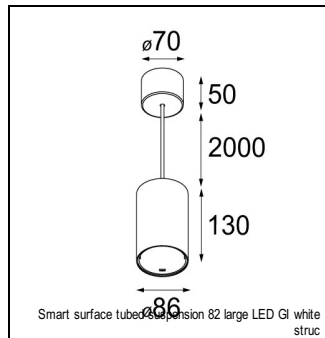

Art. Nr. 12472446

SPECIFICATIONS

Lamp	1x LED Array	
Gear / Transfo	LED gear not incl.	
Cut-out size	ø 70 h 60	
Weight	0.36kg	
Min. Distance	0.1 m	
IP	IP54	
Glow Wire Test	960°	
Lifetime	L80 B20 @ 50.000 hrs	
CRI	90	
Power supply	350mA	500mA
	17.8Vf	18.4Vf
Connected load	6.2W	9.2W
Lumen	504lm	676lm
Efficacy	81lm/W	73lm/W
UGR	15	16
Adjustability	Not Applicable	
Remark	! 3500K on request ! can be combined with Smart mask ! can be combined with Smart surface box & surface tubed (surface/suspension)	

GYPKIT

12291030 | GYPKIT 210X190-2XØ70 R35-88
12290130 | GYPKIT 190X190 - Ø70

RECESSED-FRAME

12500230 | SMART RECESSED RING 82

MASK

12500132 | SMART MASK 82 2X BLACK STRUC
12500109 | SMART MASK 82 2X WHITE STRUC
12500146 | SMART MASK 82 2X GOLD