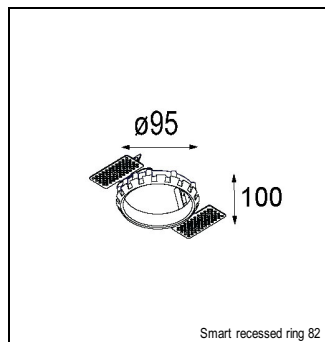

GYPKIT

12291030 | GYPKIT 210X190-2XØ70 R35-88
12290130 | GYPKIT 190X190 - Ø70

RECESSED-FRAME

12500230 | SMART RECESSED RING 82

MASK

12500132 | SMART MASK 82 2X BLACK STRUC
12500109 | SMART MASK 82 2X WHITE STRUC
12500146 | SMART MASK 82 2X GOLD