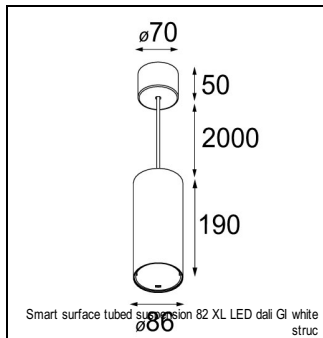

GYPKIT

12291030 | GYPKIT 210X190-2XØ70 R35-88
12290130 | GYPKIT 190X190 - Ø70

RECESSED-FRAME

12500230 | SMART RECESSED RING 82

MASK

12500132 | SMART MASK 82 2X BLACK STRUC
12500109 | SMART MASK 82 2X WHITE STRUC
12500146 | SMART MASK 82 2X GOLD