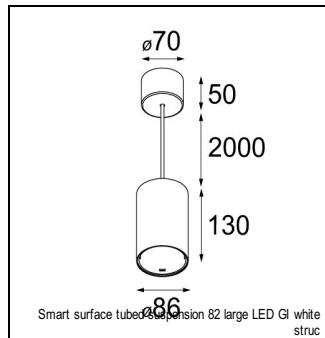

GYPKIT

12291030 | GYPKIT 210X190-2XØ70 R35-88
12290130 | GYPKIT 190X190 - Ø70

RECESSED-FRAME

12500230 | SMART RECESSED RING 82

MASK

12500132 | SMART MASK 82 2X BLACK STRUC
12500109 | SMART MASK 82 2X WHITE STRUC
12500146 | SMART MASK 82 2X GOLD