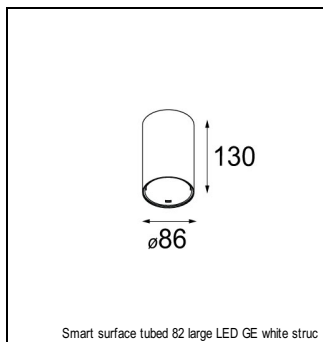

Art. Nr. 12472332

SPECIFICATIONS

Lamp	1x LED Array	
Gear / Transfo	LED gear not incl.	
Cut-out size	ø 70 h 60	
Weight	0.36kg	
Min. Distance	0.1 m	
IP	IP54	
Glow Wire Test	960°	
Lifetime	L80 B20 @ 50.000 hrs	
CRI	90	
Power supply	350mA	500mA
	17.8Vf	18.4Vf
Connected load	6.2W	9.2W
Lumen	453lm	608lm
Efficacy	73lm/W	66lm/W
UGR	14	15
Adjustability	Not Applicable	
Remark	! 3500K on request ! can be combined with Smart mask ! can be combined with Smart surface box & surface tubed (surface/suspension)	

GYPKIT

12291030 | GYPKIT 210X190-2XØ70 R35-88
12290130 | GYPKIT 190X190 - Ø70

RECESSED-FRAME

12500230 | SMART RECESSED RING 82

MASK

12500132 | SMART MASK 82 2X BLACK STRUC
12500109 | SMART MASK 82 2X WHITE STRUC
12500146 | SMART MASK 82 2X GOLD