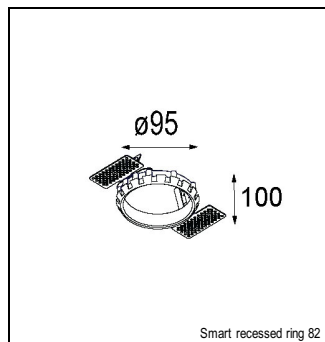

Art. Nr. 12472332

SPECIFICATIONS

Lamp	1x LED Array	
Gear / Transfo	LED gear not incl.	
Cut-out size	ø 70 h 60	
Weight	0.36kg	
Min. Distance	0.1 m	
IP	IP54	
Glow Wire Test	960°	
Lifetime	L80 B20 @ 50.000 hrs	
CRI	90	
Power supply	350mA	500mA
	17.8Vf	18.4Vf
Connected load	6.2W	9.2W
Lumen	453lm	608lm
Efficacy	73lm/W	66lm/W
UGR	14	15
Adjustability	Not Applicable	
Remark	! 3500K on request ! can be combined with Smart mask ! can be combined with Smart surface box & surface tubed (surface/suspension)	

GYPKIT

12291030 | GYPKIT 210X190-2XØ70 R35-88
12290130 | GYPKIT 190X190 - Ø70

RECESSED-FRAME

12500230 | SMART RECESSED RING 82

MASK

12500132 | SMART MASK 82 2X BLACK STRUC
12500109 | SMART MASK 82 2X WHITE STRUC
12500146 | SMART MASK 82 2X GOLD