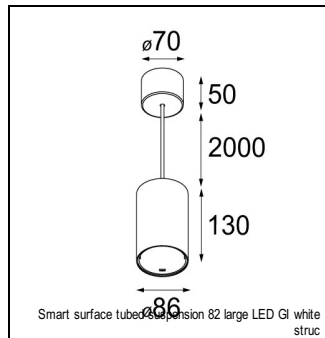

Art. Nr. 12472332

SPECIFICATIONS

Lamp	1x LED Array	
Gear / Transfo	LED gear not incl.	
Cut-out size	ø 70 h 60	
Weight	0.36kg	
Min. Distance	0.1 m	
IP	IP54	
Glow Wire Test	960°	
Lifetime	L80 B20 @ 50.000 hrs	
CRI	90	
Power supply	350mA	500mA
	17.8Vf	18.4Vf
Connected load	6.2W	9.2W
Lumen	453lm	608lm
Efficacy	73lm/W	66lm/W
UGR	14	15
Adjustability	Not Applicable	
Remark	! 3500K on request ! can be combined with Smart mask ! can be combined with Smart surface box & surface tubed (surface/suspension)	

GYPKIT

12291030 | GYPKIT 210X190-2XØ70 R35-88
12290130 | GYPKIT 190X190 - Ø70

RECESSED-FRAME

12500230 | SMART RECESSED RING 82

MASK

12500132 | SMART MASK 82 2X BLACK STRUC
12500109 | SMART MASK 82 2X WHITE STRUC
12500146 | SMART MASK 82 2X GOLD