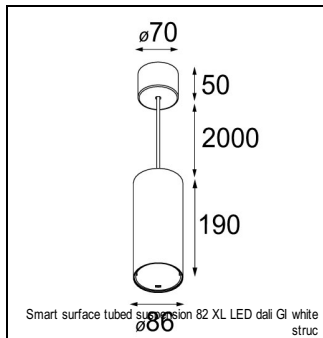

Art. Nr. 12472146

SPECIFICATIONS

| | | |
|----------------|--|-------------------------|
| Lamp | 1x LED Array | |
| Gear / Transfo | LED gear not incl. | |
| Cut-out size | ø 70 h 60 | |
| Weight | 0.36kg | |
| Min. Distance | 0.1 m | |
| IP | IP54 | |
| Glow Wire Test | 960° | |
| Lifetime | L80 B20 @ 50.000 hrs | |
| CRI | 90 | |
| Power supply | 350mA 17.8Vf | 500mA 18.4Vf |
| Connected load | 6.2W | 9.2W |
| Lumen | 485lm | 651lm |
| Efficacy | 78lm/W | 71lm/W |
| UGR | 15 | 16 |
| Adjustability | Not Applicable | |
| Remark | ! 3500K on request ! can be combined with Smart mask ! can be combined with Smart surface box & surface tubed (surface/suspension) | |

GYPKIT

12291030 | GYPKIT 210X190-2XØ70 R35-88
12290130 | GYPKIT 190X190 - Ø70

RECESSED-FRAME

12500230 | SMART RECESSED RING 82

MASK

12500132 | SMART MASK 82 2X BLACK STRUC
12500109 | SMART MASK 82 2X WHITE STRUC
12500146 | SMART MASK 82 2X GOLD