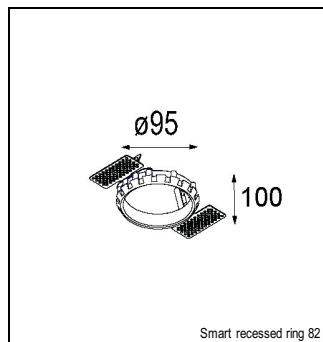

Art. Nr. 12472146

SPECIFICATIONS

| | | |
|----------------|--|-------------------------|
| Lamp | 1x LED Array | |
| Gear / Transfo | LED gear not incl. | |
| Cut-out size | ø 70 h 60 | |
| Weight | 0.36kg | |
| Min. Distance | 0.1 m | |
| IP | IP54 | |
| Glow Wire Test | 960° | |
| Lifetime | L80 B20 @ 50.000 hrs | |
| CRI | 90 | |
| Power supply | 350mA 17.8Vf | 500mA 18.4Vf |
| Connected load | 6.2W | 9.2W |
| Lumen | 485lm | 651lm |
| Efficacy | 78lm/W | 71lm/W |
| UGR | 15 | 16 |
| Adjustability | Not Applicable | |
| Remark | ! 3500K on request ! can be combined with Smart mask ! can be combined with Smart surface box & surface tubed (surface/suspension) | |

GYPKIT

12291030 | GYPKIT 210X190-2XØ70 R35-88
12290130 | GYPKIT 190X190 - Ø70

RECESSED-FRAME

12500230 | SMART RECESSED RING 82

MASK

12500132 | SMART MASK 82 2X BLACK STRUC
12500109 | SMART MASK 82 2X WHITE STRUC
12500146 | SMART MASK 82 2X GOLD