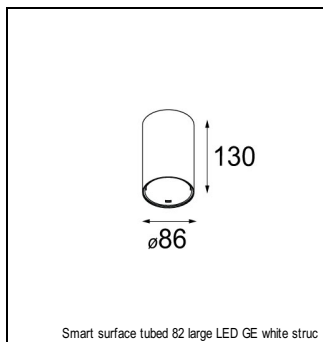

Art. Nr. 12472146

SPECIFICATIONS

| | | |
|----------------|--|-------------------------|
| Lamp | 1x LED Array | |
| Gear / Transfo | LED gear not incl. | |
| Cut-out size | ø 70 h 60 | |
| Weight | 0.36kg | |
| Min. Distance | 0.1 m | |
| IP | IP54 | |
| Glow Wire Test | 960° | |
| Lifetime | L80 B20 @ 50.000 hrs | |
| CRI | 90 | |
| Power supply | 350mA 17.8Vf | 500mA 18.4Vf |
| Connected load | 6.2W | 9.2W |
| Lumen | 485lm | 651lm |
| Efficacy | 78lm/W | 71lm/W |
| UGR | 15 | 16 |
| Adjustability | Not Applicable | |
| Remark | ! 3500K on request ! can be combined with Smart mask ! can be combined with Smart surface box & surface tubed (surface/suspension) | |

GYPKIT

12291030 | GYPKIT 210X190-2XØ70 R35-88
12290130 | GYPKIT 190X190 - Ø70

RECESSED-FRAME

12500230 | SMART RECESSED RING 82

MASK

12500132 | SMART MASK 82 2X BLACK STRUC
12500109 | SMART MASK 82 2X WHITE STRUC
12500146 | SMART MASK 82 2X GOLD