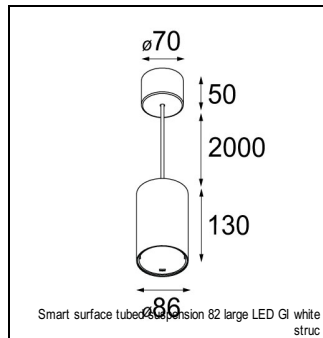

Art. Nr. 12472146

SPECIFICATIONS

| | | |
|----------------|--|-------------------------|
| Lamp | 1x LED Array | |
| Gear / Transfo | LED gear not incl. | |
| Cut-out size | ø 70 h 60 | |
| Weight | 0.36kg | |
| Min. Distance | 0.1 m | |
| IP | IP54 | |
| Glow Wire Test | 960° | |
| Lifetime | L80 B20 @ 50.000 hrs | |
| CRI | 90 | |
| Power supply | 350mA 17.8Vf | 500mA 18.4Vf |
| Connected load | 6.2W | 9.2W |
| Lumen | 485lm | 651lm |
| Efficacy | 78lm/W | 71lm/W |
| UGR | 15 | 16 |
| Adjustability | Not Applicable | |
| Remark | ! 3500K on request ! can be combined with Smart mask ! can be combined with Smart surface box & surface tubed (surface/suspension) | |

GYPKIT

12291030 | GYPKIT 210X190-2XØ70 R35-88
12290130 | GYPKIT 190X190 - Ø70

RECESSED-FRAME

12500230 | SMART RECESSED RING 82

MASK

12500132 | SMART MASK 82 2X BLACK STRUC
12500109 | SMART MASK 82 2X WHITE STRUC
12500146 | SMART MASK 82 2X GOLD