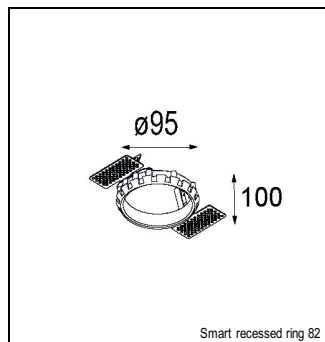

Art. Nr. 12472109

SPECIFICATIONS

Lamp	1x LED Array	
Gear / Transfo	LED gear not incl.	
Cut-out size	ø 70 h 60	
Weight	0.36kg	
Min. Distance	0.1 m	
IP	IP54	
Glow Wire Test	960°	
Lifetime	L80 B20 @ 50.000 hrs	
CRI	90	
Power supply	350mA 17.8Vf	500mA 18.4Vf
Connected load	6.2W	9.2W
Lumen	499lm	670lm
Efficacy	80lm/W	73lm/W
UGR	16	17
Adjustability	Not Applicable	
Remark	! 3500K on request ! can be combined with Smart mask ! can be combined with Smart surface box & surface tubed (surface/suspension)	

GYPKIT

12291030 | GYPKIT 210X190-2XØ70 R35-88
12290130 | GYPKIT 190X190 - Ø70

RECESSED-FRAME

12500230 | SMART RECESSED RING 82

MASK

12500132 | SMART MASK 82 2X BLACK STRUC
12500109 | SMART MASK 82 2X WHITE STRUC
12500146 | SMART MASK 82 2X GOLD