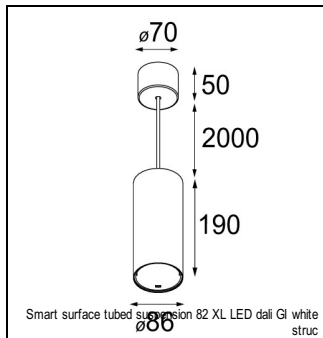

Art. Nr. 12472109

SPECIFICATIONS

Lamp	1x LED Array	
Gear / Transfo	LED gear not incl.	
Cut-out size	ø 70 h 60	
Weight	0.36kg	
Min. Distance	0.1 m	
IP	IP54	
Glow Wire Test	960°	
Lifetime	L80 B20 @ 50.000 hrs	
CRI	90	
Power supply	350mA 17.8Vf	500mA 18.4Vf
Connected load	6.2W	9.2W
Lumen	499lm	670lm
Efficacy	80lm/W	73lm/W
UGR	16	17
Adjustability	Not Applicable	
Remark	! 3500K on request ! can be combined with Smart mask ! can be combined with Smart surface box & surface tubed (surface/suspension)	

GYPKIT

12291030 | GYPKIT 210X190-2XØ70 R35-88
12290130 | GYPKIT 190X190 - Ø70

RECESSED-FRAME

12500230 | SMART RECESSED RING 82

MASK

12500132 | SMART MASK 82 2X BLACK STRUC
12500109 | SMART MASK 82 2X WHITE STRUC
12500146 | SMART MASK 82 2X GOLD