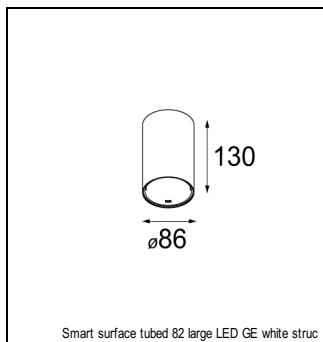

Art. Nr. 12472109

SPECIFICATIONS

Lamp	1x LED Array	
Gear / Transfo	LED gear not incl.	
Cut-out size	ø 70 h 60	
Weight	0.36kg	
Min. Distance	0.1 m	
IP	IP54	
Glow Wire Test	960°	
Lifetime	L80 B20 @ 50.000 hrs	
CRI	90	
Power supply	350mA 17.8Vf	500mA 18.4Vf
Connected load	6.2W	9.2W
Lumen	499lm	670lm
Efficacy	80lm/W	73lm/W
UGR	16	17
Adjustability	Not Applicable	
Remark	! 3500K on request ! can be combined with Smart mask ! can be combined with Smart surface box & surface tubed (surface/suspension)	

GYPKIT

12291030 | GYPKIT 210X190-2XØ70 R35-88
12290130 | GYPKIT 190X190 - Ø70

RECESSED-FRAME

12500230 | SMART RECESSED RING 82

MASK

12500132 | SMART MASK 82 2X BLACK STRUC
12500109 | SMART MASK 82 2X WHITE STRUC
12500146 | SMART MASK 82 2X GOLD