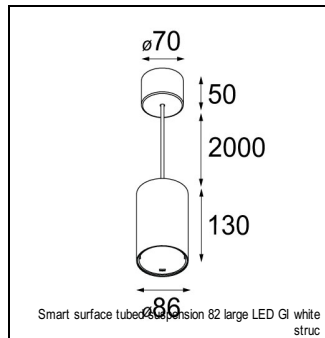

Art. Nr. 12472109

SPECIFICATIONS

Lamp	1x LED Array	
Gear / Transfo	LED gear not incl.	
Cut-out size	ø 70 h 60	
Weight	0.36kg	
Min. Distance	0.1 m	
IP	IP54	
Glow Wire Test	960°	
Lifetime	L80 B20 @ 50.000 hrs	
CRI	90	
Power supply	350mA 17.8Vf	500mA 18.4Vf
Connected load	6.2W	9.2W
Lumen	499lm	670lm
Efficacy	80lm/W	73lm/W
UGR	16	17
Adjustability	Not Applicable	
Remark	! 3500K on request ! can be combined with Smart mask ! can be combined with Smart surface box & surface tubed (surface/suspension)	

GYPKIT

12291030 | GYPKIT 210X190-2XØ70 R35-88
12290130 | GYPKIT 190X190 - Ø70

RECESSED-FRAME

12500230 | SMART RECESSED RING 82

MASK

12500132 | SMART MASK 82 2X BLACK STRUC
12500109 | SMART MASK 82 2X WHITE STRUC
12500146 | SMART MASK 82 2X GOLD