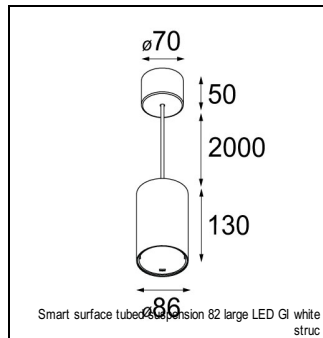

GYPKIT

12291030 | GYPKIT 210X190-2XØ70 R35-88
12290130 | GYPKIT 190X190 - Ø70

RECESSED-FRAME

12500230 | SMART RECESSED RING 82

MASK

12500132 | SMART MASK 82 2X BLACK STRUC
12500109 | SMART MASK 82 2X WHITE STRUC
12500146 | SMART MASK 82 2X GOLD