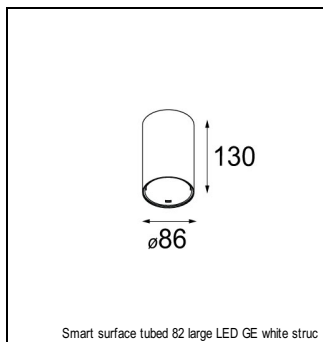

GYPKIT

12291030 | GYPKIT 210X190-2XØ70 R35-88
12290130 | GYPKIT 190X190 - Ø70

RECESSED-FRAME

12500230 | SMART RECESSED RING 82

MASK

12500132 | SMART MASK 82 2X BLACK STRUC
12500109 | SMART MASK 82 2X WHITE STRUC
12500146 | SMART MASK 82 2X GOLD