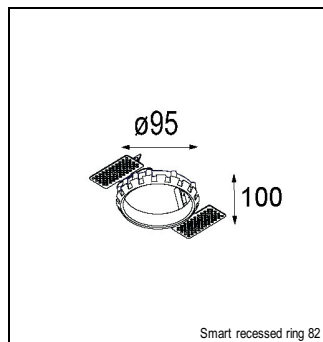

GYPKIT

12291030 | GYPKIT 210X190-2XØ70 R35-88
12290130 | GYPKIT 190X190 - Ø70

RECESSED-FRAME

12500230 | SMART RECESSED RING 82

MASK

12500132 | SMART MASK 82 2X BLACK STRUC
12500109 | SMART MASK 82 2X WHITE STRUC
12500146 | SMART MASK 82 2X GOLD