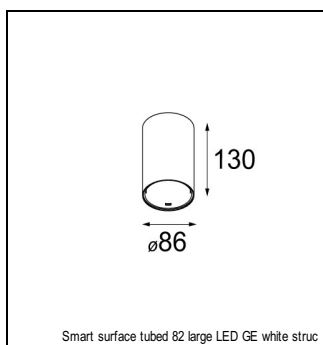

HUE-BRIDGE

70000616	PHILIPS HUE BRIDGE EU
70000617	PHILIPS HUE BRIDGE UK

HUE-MODULE

13190030	MODULAR CONNECTED 1-10V WHITE COMPONENT

CONBOX

10889830	CONBOX 190X192X130X256

SURFACE-TUBED

12842409	SMART SURFACE TUBED SUSPENSION 82 XL LED DALI GI WHITE STRUC
12842432	SMART SURFACE TUBED SUSPENSION 82 XL LED DALI GI BLACK STRUC
12842424	SMART SURFACE TUBED SUSPENSION 82 XL LED DALI GI BRUSHED ALU
12842309	SMART SURFACE TUBED SUSPENSION 82 XL LED 1-10V/PUSHDIM GI WHITE STRUC
12842332	SMART SURFACE TUBED SUSPENSION 82 XL LED 1-10V/PUSHDIM GI BLACK STRUC
12842324	SMART SURFACE TUBED SUSPENSION 82 XL LED 1-10V/PUSHDIM GI BRUSHED ALU
12842209	SMART SURFACE TUBED SUSPENSION 82 XL LED TRE DIM GI WHITE STRUC
12842232	SMART SURFACE TUBED SUSPENSION 82 XL LED TRE DIM GI BLACK STRUC
12842224	SMART SURFACE TUBED SUSPENSION 82 XL LED TRE DIM GI BRUSHED ALU
12842009	SMART SURFACE TUBED SUSPENSION 82 LARGE LED GI WHITE STRUC
12842032	SMART SURFACE TUBED SUSPENSION 82 LARGE LED GI BLACK STRUC
12842024	SMART SURFACE TUBED SUSPENSION 82 LARGE LED GI BRUSHED ALU
12845009	SMART SURFACE TUBED 82 LARGE LED GE WHITE STRUC
12845032	SMART SURFACE TUBED 82 LARGE LED GE BLACK STRUC
12845024	SMART SURFACE TUBED 82 LARGE LED GE BRUSHED ALU
12844009	SMART SURFACE TUBED 82 LARGE LED GI WHITE STRUC
12844032	SMART SURFACE TUBED 82 LARGE LED GI BLACK STRUC
12844024	SMART SURFACE TUBED 82 LARGE LED GI BRUSHED ALU

ACCESSORIES

SURFACE-TUBED

12841009	SMART SURFACE TUBED 82 SMALL LED GE WHITE STRUC
12841032	SMART SURFACE TUBED 82 SMALL LED GE BLACK STRUC
12843009	SMART SURFACE TUBED 82 XL LED TRE DIM GI WHITE STRUC
12843032	SMART SURFACE TUBED 82 XL LED TRE DIM GI BLACK STRUC
12843024	SMART SURFACE TUBED 82 XL LED TRE DIM GI BRUSHED ALU
12843109	SMART SURFACE TUBED 82 XL LED 1-10V/PUSHDIM GI WHITE STRUC
12843132	SMART SURFACE TUBED 82 XL LED 1-10V/PUSHDIM GI BLACK STRUC
12843124	SMART SURFACE TUBED 82 XL LED 1-10V/PUSHDIM GI BRUSHED ALU
12843209	SMART SURFACE TUBED 82 XL LED DALI GI WHITE STRUC
12843232	SMART SURFACE TUBED 82 XL LED DALI GI BLACK STRUC
12843224	SMART SURFACE TUBED 82 XL LED DALI GI BRUSHED ALU

GYPKIT

12291030	GYPKIT 210X190-2XØ70 R35-88
12290130	GYPKIT 190X190 - Ø70

RECESSED-FRAME

12500230	SMART RECESSED RING 82

MASK

12500032	SMART MASK 82 1X BLACK STRUC
12500009	SMART MASK 82 1X WHITE STRUC
12500046	SMART MASK 82 1X GOLD
12500132	SMART MASK 82 2X BLACK STRUC
12500109	SMART MASK 82 2X WHITE STRUC
12500146	SMART MASK 82 2X GOLD

SURFACE-BOX

12515109	SMART SURFACE BOX 82 2X LED 1-10V/PUSHDIM GI WHITE STRUC
12515132	SMART SURFACE BOX 82 2X LED 1-10V/PUSHDIM GI BLACK STRUC
12515009	SMART SURFACE BOX 82 2X LED TRE DIM GI WHITE STRUC
12515032	SMART SURFACE BOX 82 2X LED TRE DIM GI BLACK STRUC
12514109	SMART SURFACE BOX 82 1X LED 1-10V/PUSHDIM GI WHITE STRUC
12514132	SMART SURFACE BOX 82 1X LED 1-10V/PUSHDIM GI BLACK STRUC