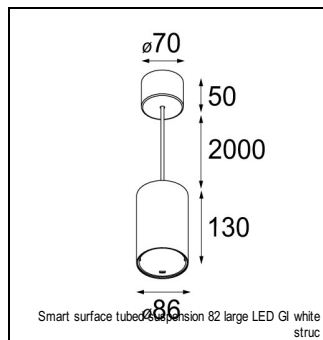

HUE-BRIDGE

70000616	PHILIPS HUE BRIDGE EU
70000617	PHILIPS HUE BRIDGE UK

HUE-MODULE

13190030	MODULAR CONNECTED 1-10V WHITE COMPONENT

CONBOX

10889830	CONBOX 190X192X130X256

SURFACE-TUBED

12842409	SMART SURFACE TUBED SUSPENSION 82 XL LED DALI GI WHITE STRUC
12842432	SMART SURFACE TUBED SUSPENSION 82 XL LED DALI GI BLACK STRUC
12842424	SMART SURFACE TUBED SUSPENSION 82 XL LED DALI GI BRUSHED ALU
12842309	SMART SURFACE TUBED SUSPENSION 82 XL LED 1-10V/PUSHDIM GI WHITE STRUC
12842332	SMART SURFACE TUBED SUSPENSION 82 XL LED 1-10V/PUSHDIM GI BLACK STRUC
12842324	SMART SURFACE TUBED SUSPENSION 82 XL LED 1-10V/PUSHDIM GI BRUSHED ALU
12842209	SMART SURFACE TUBED SUSPENSION 82 XL LED TRE DIM GI WHITE STRUC
12842232	SMART SURFACE TUBED SUSPENSION 82 XL LED TRE DIM GI BLACK STRUC
12842224	SMART SURFACE TUBED SUSPENSION 82 XL LED TRE DIM GI BRUSHED ALU
12842009	SMART SURFACE TUBED SUSPENSION 82 LARGE LED GI WHITE STRUC
12842032	SMART SURFACE TUBED SUSPENSION 82 LARGE LED GI BLACK STRUC
12842024	SMART SURFACE TUBED SUSPENSION 82 LARGE LED GI BRUSHED ALU
12845009	SMART SURFACE TUBED 82 LARGE LED GE WHITE STRUC
12845032	SMART SURFACE TUBED 82 LARGE LED GE BLACK STRUC
12845024	SMART SURFACE TUBED 82 LARGE LED GE BRUSHED ALU
12844009	SMART SURFACE TUBED 82 LARGE LED GI WHITE STRUC
12844032	SMART SURFACE TUBED 82 LARGE LED GI BLACK STRUC
12844024	SMART SURFACE TUBED 82 LARGE LED GI BRUSHED ALU

ACCESSORIES

SURFACE-TUBED

12841009	SMART SURFACE TUBED 82 SMALL LED GE WHITE STRUC
12841032	SMART SURFACE TUBED 82 SMALL LED GE BLACK STRUC
12843009	SMART SURFACE TUBED 82 XL LED TRE DIM GI WHITE STRUC
12843032	SMART SURFACE TUBED 82 XL LED TRE DIM GI BLACK STRUC
12843024	SMART SURFACE TUBED 82 XL LED TRE DIM GI BRUSHED ALU
12843109	SMART SURFACE TUBED 82 XL LED 1-10V/PUSHDIM GI WHITE STRUC
12843132	SMART SURFACE TUBED 82 XL LED 1-10V/PUSHDIM GI BLACK STRUC
12843124	SMART SURFACE TUBED 82 XL LED 1-10V/PUSHDIM GI BRUSHED ALU
12843209	SMART SURFACE TUBED 82 XL LED DALI GI WHITE STRUC
12843232	SMART SURFACE TUBED 82 XL LED DALI GI BLACK STRUC
12843224	SMART SURFACE TUBED 82 XL LED DALI GI BRUSHED ALU

GYPKIT

12291030	GYPKIT 210X190-2XØ70 R35-88
12290130	GYPKIT 190X190 - Ø70

RECESSED-FRAME

12500230	SMART RECESSED RING 82

MASK

12500032	SMART MASK 82 1X BLACK STRUC
12500009	SMART MASK 82 1X WHITE STRUC
12500046	SMART MASK 82 1X GOLD
12500132	SMART MASK 82 2X BLACK STRUC
12500109	SMART MASK 82 2X WHITE STRUC
12500146	SMART MASK 82 2X GOLD

SURFACE-BOX

12515109	SMART SURFACE BOX 82 2X LED 1-10V/PUSHDIM GI WHITE STRUC
12515132	SMART SURFACE BOX 82 2X LED 1-10V/PUSHDIM GI BLACK STRUC
12515009	SMART SURFACE BOX 82 2X LED TRE DIM GI WHITE STRUC
12515032	SMART SURFACE BOX 82 2X LED TRE DIM GI BLACK STRUC
12514109	SMART SURFACE BOX 82 1X LED 1-10V/PUSHDIM GI WHITE STRUC
12514132	SMART SURFACE BOX 82 1X LED 1-10V/PUSHDIM GI BLACK STRUC