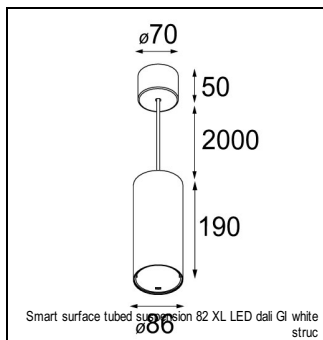

HUE-BRIDGE

70000616	PHILIPS HUE BRIDGE EU
70000617	PHILIPS HUE BRIDGE UK

HUE-MODULE

13190030	MODULAR CONNECTED 1-10V WHITE COMPONENT

CONBOX

10889830	CONBOX 190X192X130X256

SURFACE-TUBED

12842409	SMART SURFACE TUBED SUSPENSION 82 XL LED DALI GI WHITE STRUC
12842432	SMART SURFACE TUBED SUSPENSION 82 XL LED DALI GI BLACK STRUC
12842424	SMART SURFACE TUBED SUSPENSION 82 XL LED DALI GI BRUSHED ALU
12842309	SMART SURFACE TUBED SUSPENSION 82 XL LED 1-10V/PUSHDIM GI WHITE STRUC
12842332	SMART SURFACE TUBED SUSPENSION 82 XL LED 1-10V/PUSHDIM GI BLACK STRUC
12842324	SMART SURFACE TUBED SUSPENSION 82 XL LED 1-10V/PUSHDIM GI BRUSHED ALU
12842209	SMART SURFACE TUBED SUSPENSION 82 XL LED TRE DIM GI WHITE STRUC
12842232	SMART SURFACE TUBED SUSPENSION 82 XL LED TRE DIM GI BLACK STRUC
12842224	SMART SURFACE TUBED SUSPENSION 82 XL LED TRE DIM GI BRUSHED ALU
12842009	SMART SURFACE TUBED SUSPENSION 82 LARGE LED GI WHITE STRUC
12842032	SMART SURFACE TUBED SUSPENSION 82 LARGE LED GI BLACK STRUC
12842024	SMART SURFACE TUBED SUSPENSION 82 LARGE LED GI BRUSHED ALU
12845009	SMART SURFACE TUBED 82 LARGE LED GE WHITE STRUC
12845032	SMART SURFACE TUBED 82 LARGE LED GE BLACK STRUC
12845024	SMART SURFACE TUBED 82 LARGE LED GE BRUSHED ALU
12844009	SMART SURFACE TUBED 82 LARGE LED GI WHITE STRUC
12844032	SMART SURFACE TUBED 82 LARGE LED GI BLACK STRUC
12844024	SMART SURFACE TUBED 82 LARGE LED GI BRUSHED ALU

ACCESSORIES

SURFACE-TUBED

12841009	SMART SURFACE TUBED 82 SMALL LED GE WHITE STRUC
12841032	SMART SURFACE TUBED 82 SMALL LED GE BLACK STRUC
12843009	SMART SURFACE TUBED 82 XL LED TRE DIM GI WHITE STRUC
12843032	SMART SURFACE TUBED 82 XL LED TRE DIM GI BLACK STRUC
12843024	SMART SURFACE TUBED 82 XL LED TRE DIM GI BRUSHED ALU
12843109	SMART SURFACE TUBED 82 XL LED 1-10V/PUSHDIM GI WHITE STRUC
12843132	SMART SURFACE TUBED 82 XL LED 1-10V/PUSHDIM GI BLACK STRUC
12843124	SMART SURFACE TUBED 82 XL LED 1-10V/PUSHDIM GI BRUSHED ALU
12843209	SMART SURFACE TUBED 82 XL LED DALI GI WHITE STRUC
12843232	SMART SURFACE TUBED 82 XL LED DALI GI BLACK STRUC
12843224	SMART SURFACE TUBED 82 XL LED DALI GI BRUSHED ALU

GYPKIT

12291030	GYPKIT 210X190-2XØ70 R35-88
12290130	GYPKIT 190X190 - Ø70

RECESSED-FRAME

12500230	SMART RECESSED RING 82

MASK

12500032	SMART MASK 82 1X BLACK STRUC
12500009	SMART MASK 82 1X WHITE STRUC
12500046	SMART MASK 82 1X GOLD
12500132	SMART MASK 82 2X BLACK STRUC
12500109	SMART MASK 82 2X WHITE STRUC
12500146	SMART MASK 82 2X GOLD

SURFACE-BOX

12515109	SMART SURFACE BOX 82 2X LED 1-10V/PUSHDIM GI WHITE STRUC
12515132	SMART SURFACE BOX 82 2X LED 1-10V/PUSHDIM GI BLACK STRUC
12515009	SMART SURFACE BOX 82 2X LED TRE DIM GI WHITE STRUC
12515032	SMART SURFACE BOX 82 2X LED TRE DIM GI BLACK STRUC
12514109	SMART SURFACE BOX 82 1X LED 1-10V/PUSHDIM GI WHITE STRUC
12514132	SMART SURFACE BOX 82 1X LED 1-10V/PUSHDIM GI BLACK STRUC