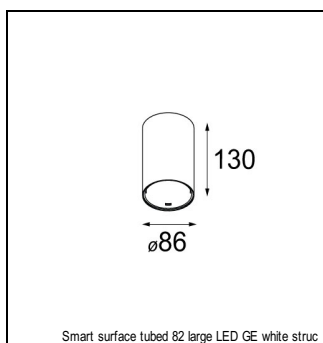

HUE-BRIDGE

70000616	PHILIPS HUE BRIDGE EU
70000617	PHILIPS HUE BRIDGE UK

HUE-MODULE

13190030	MODULAR CONNECTED 1-10V WHITE COMPONENT

CONBOX

10889830	CONBOX 190X192X130X256

SURFACE-TUBED

12842409	SMART SURFACE TUBED SUSPENSION 82 XL LED DALI GI WHITE STRUC
12842432	SMART SURFACE TUBED SUSPENSION 82 XL LED DALI GI BLACK STRUC
12842424	SMART SURFACE TUBED SUSPENSION 82 XL LED DALI GI BRUSHED ALU
12842309	SMART SURFACE TUBED SUSPENSION 82 XL LED 1-10V/PUSHDIM GI WHITE STRUC
12842332	SMART SURFACE TUBED SUSPENSION 82 XL LED 1-10V/PUSHDIM GI BLACK STRUC
12842324	SMART SURFACE TUBED SUSPENSION 82 XL LED 1-10V/PUSHDIM GI BRUSHED ALU
12842209	SMART SURFACE TUBED SUSPENSION 82 XL LED TRE DIM GI WHITE STRUC
12842232	SMART SURFACE TUBED SUSPENSION 82 XL LED TRE DIM GI BLACK STRUC
12842224	SMART SURFACE TUBED SUSPENSION 82 XL LED TRE DIM GI BRUSHED ALU
12842009	SMART SURFACE TUBED SUSPENSION 82 LARGE LED GI WHITE STRUC
12842032	SMART SURFACE TUBED SUSPENSION 82 LARGE LED GI BLACK STRUC
12842024	SMART SURFACE TUBED SUSPENSION 82 LARGE LED GI BRUSHED ALU
12845009	SMART SURFACE TUBED 82 LARGE LED GE WHITE STRUC
12845032	SMART SURFACE TUBED 82 LARGE LED GE BLACK STRUC
12845024	SMART SURFACE TUBED 82 LARGE LED GE BRUSHED ALU
12844009	SMART SURFACE TUBED 82 LARGE LED GI WHITE STRUC
12844032	SMART SURFACE TUBED 82 LARGE LED GI BLACK STRUC
12844024	SMART SURFACE TUBED 82 LARGE LED GI BRUSHED ALU

ACCESSORIES

SURFACE-TUBED

12841009	SMART SURFACE TUBED 82 SMALL LED GE WHITE STRUC
12841032	SMART SURFACE TUBED 82 SMALL LED GE BLACK STRUC
12843009	SMART SURFACE TUBED 82 XL LED TRE DIM GI WHITE STRUC
12843032	SMART SURFACE TUBED 82 XL LED TRE DIM GI BLACK STRUC
12843024	SMART SURFACE TUBED 82 XL LED TRE DIM GI BRUSHED ALU
12843109	SMART SURFACE TUBED 82 XL LED 1-10V/PUSHDIM GI WHITE STRUC
12843132	SMART SURFACE TUBED 82 XL LED 1-10V/PUSHDIM GI BLACK STRUC
12843124	SMART SURFACE TUBED 82 XL LED 1-10V/PUSHDIM GI BRUSHED ALU
12843209	SMART SURFACE TUBED 82 XL LED DALI GI WHITE STRUC
12843232	SMART SURFACE TUBED 82 XL LED DALI GI BLACK STRUC
12843224	SMART SURFACE TUBED 82 XL LED DALI GI BRUSHED ALU

GYPKIT

12291030	GYPKIT 210X190-2XØ70 R35-88
12290130	GYPKIT 190X190 - Ø70

RECESSED-FRAME

12500230	SMART RECESSED RING 82

MASK

12500032	SMART MASK 82 1X BLACK STRUC
12500009	SMART MASK 82 1X WHITE STRUC
12500046	SMART MASK 82 1X GOLD
12500132	SMART MASK 82 2X BLACK STRUC
12500109	SMART MASK 82 2X WHITE STRUC
12500146	SMART MASK 82 2X GOLD

SURFACE-BOX

12515109	SMART SURFACE BOX 82 2X LED 1-10V/PUSHDIM GI WHITE STRUC
12515132	SMART SURFACE BOX 82 2X LED 1-10V/PUSHDIM GI BLACK STRUC
12515009	SMART SURFACE BOX 82 2X LED TRE DIM GI WHITE STRUC
12515032	SMART SURFACE BOX 82 2X LED TRE DIM GI BLACK STRUC
12514109	SMART SURFACE BOX 82 1X LED 1-10V/PUSHDIM GI WHITE STRUC
12514132	SMART SURFACE BOX 82 1X LED 1-10V/PUSHDIM GI BLACK STRUC