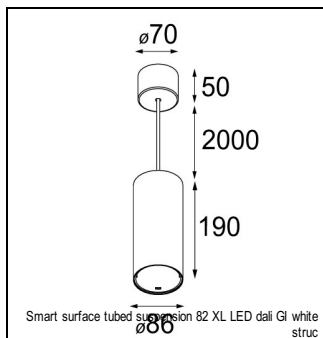

HUE-BRIDGE

70000616	PHILIPS HUE BRIDGE EU
70000617	PHILIPS HUE BRIDGE UK

HUE-MODULE

13190030	MODULAR CONNECTED 1-10V WHITE COMPONENT

CONBOX

10889830	CONBOX 190X192X130X256

SURFACE-TUBED

12842409	SMART SURFACE TUBED SUSPENSION 82 XL LED DALI GI WHITE STRUC
12842432	SMART SURFACE TUBED SUSPENSION 82 XL LED DALI GI BLACK STRUC
12842424	SMART SURFACE TUBED SUSPENSION 82 XL LED DALI GI BRUSHED ALU
12842309	SMART SURFACE TUBED SUSPENSION 82 XL LED 1-10V/PUSHDIM GI WHITE STRUC
12842332	SMART SURFACE TUBED SUSPENSION 82 XL LED 1-10V/PUSHDIM GI BLACK STRUC
12842324	SMART SURFACE TUBED SUSPENSION 82 XL LED 1-10V/PUSHDIM GI BRUSHED ALU
12842209	SMART SURFACE TUBED SUSPENSION 82 XL LED TRE DIM GI WHITE STRUC
12842232	SMART SURFACE TUBED SUSPENSION 82 XL LED TRE DIM GI BLACK STRUC
12842224	SMART SURFACE TUBED SUSPENSION 82 XL LED TRE DIM GI BRUSHED ALU
12842009	SMART SURFACE TUBED SUSPENSION 82 LARGE LED GI WHITE STRUC
12842032	SMART SURFACE TUBED SUSPENSION 82 LARGE LED GI BLACK STRUC
12842024	SMART SURFACE TUBED SUSPENSION 82 LARGE LED GI BRUSHED ALU
12845009	SMART SURFACE TUBED 82 LARGE LED GE WHITE STRUC
12845032	SMART SURFACE TUBED 82 LARGE LED GE BLACK STRUC
12845024	SMART SURFACE TUBED 82 LARGE LED GE BRUSHED ALU
12844009	SMART SURFACE TUBED 82 LARGE LED GI WHITE STRUC
12844032	SMART SURFACE TUBED 82 LARGE LED GI BLACK STRUC
12844024	SMART SURFACE TUBED 82 LARGE LED GI BRUSHED ALU

ACCESSORIES

SURFACE-TUBED

12841009	SMART SURFACE TUBED 82 SMALL LED GE WHITE STRUC
12841032	SMART SURFACE TUBED 82 SMALL LED GE BLACK STRUC
12843009	SMART SURFACE TUBED 82 XL LED TRE DIM GI WHITE STRUC
12843032	SMART SURFACE TUBED 82 XL LED TRE DIM GI BLACK STRUC
12843024	SMART SURFACE TUBED 82 XL LED TRE DIM GI BRUSHED ALU
12843109	SMART SURFACE TUBED 82 XL LED 1-10V/PUSHDIM GI WHITE STRUC
12843132	SMART SURFACE TUBED 82 XL LED 1-10V/PUSHDIM GI BLACK STRUC
12843124	SMART SURFACE TUBED 82 XL LED 1-10V/PUSHDIM GI BRUSHED ALU
12843209	SMART SURFACE TUBED 82 XL LED DALI GI WHITE STRUC
12843232	SMART SURFACE TUBED 82 XL LED DALI GI BLACK STRUC
12843224	SMART SURFACE TUBED 82 XL LED DALI GI BRUSHED ALU

GYPKIT

12291030	GYPKIT 210X190-2XØ70 R35-88
12290130	GYPKIT 190X190 - Ø70

RECESSED-FRAME

12500230	SMART RECESSED RING 82

MASK

12500032	SMART MASK 82 1X BLACK STRUC
12500009	SMART MASK 82 1X WHITE STRUC
12500046	SMART MASK 82 1X GOLD
12500132	SMART MASK 82 2X BLACK STRUC
12500109	SMART MASK 82 2X WHITE STRUC
12500146	SMART MASK 82 2X GOLD

SURFACE-BOX

12515109	SMART SURFACE BOX 82 2X LED 1-10V/PUSHDIM GI WHITE STRUC
12515132	SMART SURFACE BOX 82 2X LED 1-10V/PUSHDIM GI BLACK STRUC
12515009	SMART SURFACE BOX 82 2X LED TRE DIM GI WHITE STRUC
12515032	SMART SURFACE BOX 82 2X LED TRE DIM GI BLACK STRUC
12514109	SMART SURFACE BOX 82 1X LED 1-10V/PUSHDIM GI WHITE STRUC
12514132	SMART SURFACE BOX 82 1X LED 1-10V/PUSHDIM GI BLACK STRUC