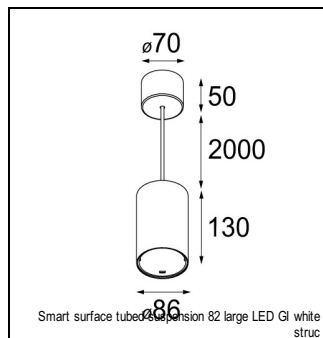

HUE-BRIDGE

70000616	PHILIPS HUE BRIDGE EU
70000617	PHILIPS HUE BRIDGE UK

HUE-MODULE

13190030	MODULAR CONNECTED 1-10V WHITE COMPONENT

CONBOX

10889830	CONBOX 190X192X130X256

SURFACE-TUBED

12842409	SMART SURFACE TUBED SUSPENSION 82 XL LED DALI GI WHITE STRUC
12842432	SMART SURFACE TUBED SUSPENSION 82 XL LED DALI GI BLACK STRUC
12842424	SMART SURFACE TUBED SUSPENSION 82 XL LED DALI GI BRUSHED ALU
12842309	SMART SURFACE TUBED SUSPENSION 82 XL LED 1-10V/PUSHDIM GI WHITE STRUC
12842332	SMART SURFACE TUBED SUSPENSION 82 XL LED 1-10V/PUSHDIM GI BLACK STRUC
12842324	SMART SURFACE TUBED SUSPENSION 82 XL LED 1-10V/PUSHDIM GI BRUSHED ALU
12842209	SMART SURFACE TUBED SUSPENSION 82 XL LED TRE DIM GI WHITE STRUC
12842232	SMART SURFACE TUBED SUSPENSION 82 XL LED TRE DIM GI BLACK STRUC
12842224	SMART SURFACE TUBED SUSPENSION 82 XL LED TRE DIM GI BRUSHED ALU
12842009	SMART SURFACE TUBED SUSPENSION 82 LARGE LED GI WHITE STRUC
12842032	SMART SURFACE TUBED SUSPENSION 82 LARGE LED GI BLACK STRUC
12842024	SMART SURFACE TUBED SUSPENSION 82 LARGE LED GI BRUSHED ALU
12845009	SMART SURFACE TUBED 82 LARGE LED GE WHITE STRUC
12845032	SMART SURFACE TUBED 82 LARGE LED GE BLACK STRUC
12845024	SMART SURFACE TUBED 82 LARGE LED GE BRUSHED ALU
12844009	SMART SURFACE TUBED 82 LARGE LED GI WHITE STRUC
12844032	SMART SURFACE TUBED 82 LARGE LED GI BLACK STRUC
12844024	SMART SURFACE TUBED 82 LARGE LED GI BRUSHED ALU

ACCESSORIES

SURFACE-TUBED

12841009	SMART SURFACE TUBED 82 SMALL LED GE WHITE STRUC
12841032	SMART SURFACE TUBED 82 SMALL LED GE BLACK STRUC
12843009	SMART SURFACE TUBED 82 XL LED TRE DIM GI WHITE STRUC
12843032	SMART SURFACE TUBED 82 XL LED TRE DIM GI BLACK STRUC
12843024	SMART SURFACE TUBED 82 XL LED TRE DIM GI BRUSHED ALU
12843109	SMART SURFACE TUBED 82 XL LED 1-10V/PUSHDIM GI WHITE STRUC
12843132	SMART SURFACE TUBED 82 XL LED 1-10V/PUSHDIM GI BLACK STRUC
12843124	SMART SURFACE TUBED 82 XL LED 1-10V/PUSHDIM GI BRUSHED ALU
12843209	SMART SURFACE TUBED 82 XL LED DALI GI WHITE STRUC
12843232	SMART SURFACE TUBED 82 XL LED DALI GI BLACK STRUC
12843224	SMART SURFACE TUBED 82 XL LED DALI GI BRUSHED ALU

GYPKIT

12291030	GYPKIT 210X190-2XØ70 R35-88
12290130	GYPKIT 190X190 - Ø70

RECESSED-FRAME

12500230	SMART RECESSED RING 82

MASK

12500032	SMART MASK 82 1X BLACK STRUC
12500009	SMART MASK 82 1X WHITE STRUC
12500046	SMART MASK 82 1X GOLD
12500132	SMART MASK 82 2X BLACK STRUC
12500109	SMART MASK 82 2X WHITE STRUC
12500146	SMART MASK 82 2X GOLD

SURFACE-BOX

12515109	SMART SURFACE BOX 82 2X LED 1-10V/PUSHDIM GI WHITE STRUC
12515132	SMART SURFACE BOX 82 2X LED 1-10V/PUSHDIM GI BLACK STRUC
12515009	SMART SURFACE BOX 82 2X LED TRE DIM GI WHITE STRUC
12515032	SMART SURFACE BOX 82 2X LED TRE DIM GI BLACK STRUC
12514109	SMART SURFACE BOX 82 1X LED 1-10V/PUSHDIM GI WHITE STRUC
12514132	SMART SURFACE BOX 82 1X LED 1-10V/PUSHDIM GI BLACK STRUC