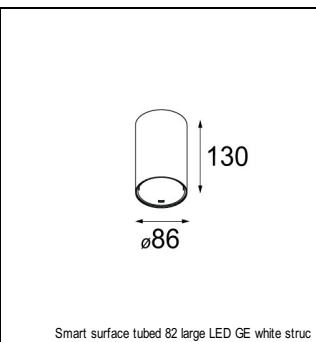

HUE-BRIDGE

70000616	PHILIPS HUE BRIDGE EU
70000617	PHILIPS HUE BRIDGE UK

HUE-MODULE

13190030	MODULAR CONNECTED 1-10V WHITE COMPONENT

CONBOX

10889830	CONBOX 190X192X130X256

SURFACE-TUBED

12842409	SMART SURFACE TUBED SUSPENSION 82 XL LED DALI GI WHITE STRUC
12842432	SMART SURFACE TUBED SUSPENSION 82 XL LED DALI GI BLACK STRUC
12842424	SMART SURFACE TUBED SUSPENSION 82 XL LED DALI GI BRUSHED ALU
12842309	SMART SURFACE TUBED SUSPENSION 82 XL LED 1-10V/PUSHDIM GI WHITE STRUC
12842332	SMART SURFACE TUBED SUSPENSION 82 XL LED 1-10V/PUSHDIM GI BLACK STRUC
12842324	SMART SURFACE TUBED SUSPENSION 82 XL LED 1-10V/PUSHDIM GI BRUSHED ALU
12842209	SMART SURFACE TUBED SUSPENSION 82 XL LED TRE DIM GI WHITE STRUC
12842232	SMART SURFACE TUBED SUSPENSION 82 XL LED TRE DIM GI BLACK STRUC
12842224	SMART SURFACE TUBED SUSPENSION 82 XL LED TRE DIM GI BRUSHED ALU
12842009	SMART SURFACE TUBED SUSPENSION 82 LARGE LED GI WHITE STRUC
12842032	SMART SURFACE TUBED SUSPENSION 82 LARGE LED GI BLACK STRUC
12842024	SMART SURFACE TUBED SUSPENSION 82 LARGE LED GI BRUSHED ALU
12845009	SMART SURFACE TUBED 82 LARGE LED GE WHITE STRUC
12845032	SMART SURFACE TUBED 82 LARGE LED GE BLACK STRUC
12845024	SMART SURFACE TUBED 82 LARGE LED GE BRUSHED ALU
12844009	SMART SURFACE TUBED 82 LARGE LED GI WHITE STRUC
12844032	SMART SURFACE TUBED 82 LARGE LED GI BLACK STRUC
12844024	SMART SURFACE TUBED 82 LARGE LED GI BRUSHED ALU

ACCESSORIES

SURFACE-TUBED

12841009	SMART SURFACE TUBED 82 SMALL LED GE WHITE STRUC
12841032	SMART SURFACE TUBED 82 SMALL LED GE BLACK STRUC
12843009	SMART SURFACE TUBED 82 XL LED TRE DIM GI WHITE STRUC
12843032	SMART SURFACE TUBED 82 XL LED TRE DIM GI BLACK STRUC
12843024	SMART SURFACE TUBED 82 XL LED TRE DIM GI BRUSHED ALU
12843109	SMART SURFACE TUBED 82 XL LED 1-10V/PUSHDIM GI WHITE STRUC
12843132	SMART SURFACE TUBED 82 XL LED 1-10V/PUSHDIM GI BLACK STRUC
12843124	SMART SURFACE TUBED 82 XL LED 1-10V/PUSHDIM GI BRUSHED ALU
12843209	SMART SURFACE TUBED 82 XL LED DALI GI WHITE STRUC
12843232	SMART SURFACE TUBED 82 XL LED DALI GI BLACK STRUC
12843224	SMART SURFACE TUBED 82 XL LED DALI GI BRUSHED ALU

GYPKIT

12291030	GYPKIT 210X190-2XØ70 R35-88
12290130	GYPKIT 190X190 - Ø70

RECESSED-FRAME

12500230	SMART RECESSED RING 82

MASK

12500032	SMART MASK 82 1X BLACK STRUC
12500009	SMART MASK 82 1X WHITE STRUC
12500046	SMART MASK 82 1X GOLD
12500132	SMART MASK 82 2X BLACK STRUC
12500109	SMART MASK 82 2X WHITE STRUC
12500146	SMART MASK 82 2X GOLD

SURFACE-BOX

12515109	SMART SURFACE BOX 82 2X LED 1-10V/PUSHDIM GI WHITE STRUC
12515132	SMART SURFACE BOX 82 2X LED 1-10V/PUSHDIM GI BLACK STRUC
12515009	SMART SURFACE BOX 82 2X LED TRE DIM GI WHITE STRUC
12515032	SMART SURFACE BOX 82 2X LED TRE DIM GI BLACK STRUC
12514109	SMART SURFACE BOX 82 1X LED 1-10V/PUSHDIM GI WHITE STRUC
12514132	SMART SURFACE BOX 82 1X LED 1-10V/PUSHDIM GI BLACK STRUC