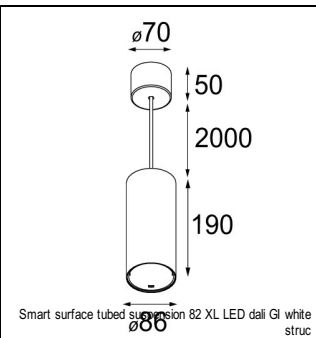

HUE-BRIDGE

70000616	PHILIPS HUE BRIDGE EU
70000617	PHILIPS HUE BRIDGE UK

HUE-MODULE

13190030	MODULAR CONNECTED 1-10V WHITE COMPONENT

CONBOX

10889830	CONBOX 190X192X130X256

SURFACE-TUBED

12842409	SMART SURFACE TUBED SUSPENSION 82 XL LED DALI GI WHITE STRUC
12842432	SMART SURFACE TUBED SUSPENSION 82 XL LED DALI GI BLACK STRUC
12842424	SMART SURFACE TUBED SUSPENSION 82 XL LED DALI GI BRUSHED ALU
12842309	SMART SURFACE TUBED SUSPENSION 82 XL LED 1-10V/PUSHDIM GI WHITE STRUC
12842332	SMART SURFACE TUBED SUSPENSION 82 XL LED 1-10V/PUSHDIM GI BLACK STRUC
12842324	SMART SURFACE TUBED SUSPENSION 82 XL LED 1-10V/PUSHDIM GI BRUSHED ALU
12842209	SMART SURFACE TUBED SUSPENSION 82 XL LED TRE DIM GI WHITE STRUC
12842232	SMART SURFACE TUBED SUSPENSION 82 XL LED TRE DIM GI BLACK STRUC
12842224	SMART SURFACE TUBED SUSPENSION 82 XL LED TRE DIM GI BRUSHED ALU
12842009	SMART SURFACE TUBED SUSPENSION 82 LARGE LED GI WHITE STRUC
12842032	SMART SURFACE TUBED SUSPENSION 82 LARGE LED GI BLACK STRUC
12842024	SMART SURFACE TUBED SUSPENSION 82 LARGE LED GI BRUSHED ALU
12845009	SMART SURFACE TUBED 82 LARGE LED GE WHITE STRUC
12845032	SMART SURFACE TUBED 82 LARGE LED GE BLACK STRUC
12845024	SMART SURFACE TUBED 82 LARGE LED GE BRUSHED ALU
12844009	SMART SURFACE TUBED 82 LARGE LED GI WHITE STRUC
12844032	SMART SURFACE TUBED 82 LARGE LED GI BLACK STRUC
12844024	SMART SURFACE TUBED 82 LARGE LED GI BRUSHED ALU

ACCESSORIES

SURFACE-TUBED

12841009	SMART SURFACE TUBED 82 SMALL LED GE WHITE STRUC
12841032	SMART SURFACE TUBED 82 SMALL LED GE BLACK STRUC
12843009	SMART SURFACE TUBED 82 XL LED TRE DIM GI WHITE STRUC
12843032	SMART SURFACE TUBED 82 XL LED TRE DIM GI BLACK STRUC
12843024	SMART SURFACE TUBED 82 XL LED TRE DIM GI BRUSHED ALU
12843109	SMART SURFACE TUBED 82 XL LED 1-10V/PUSHDIM GI WHITE STRUC
12843132	SMART SURFACE TUBED 82 XL LED 1-10V/PUSHDIM GI BLACK STRUC
12843124	SMART SURFACE TUBED 82 XL LED 1-10V/PUSHDIM GI BRUSHED ALU
12843209	SMART SURFACE TUBED 82 XL LED DALI GI WHITE STRUC
12843232	SMART SURFACE TUBED 82 XL LED DALI GI BLACK STRUC
12843224	SMART SURFACE TUBED 82 XL LED DALI GI BRUSHED ALU

GYPKIT

12291030	GYPKIT 210X190-2XØ70 R35-88
12290130	GYPKIT 190X190 - Ø70

RECESSED-FRAME

12500230	SMART RECESSED RING 82

MASK

12500032	SMART MASK 82 1X BLACK STRUC
12500009	SMART MASK 82 1X WHITE STRUC
12500046	SMART MASK 82 1X GOLD
12500132	SMART MASK 82 2X BLACK STRUC
12500109	SMART MASK 82 2X WHITE STRUC
12500146	SMART MASK 82 2X GOLD

SURFACE-BOX

12515109	SMART SURFACE BOX 82 2X LED 1-10V/PUSHDIM GI WHITE STRUC
12515132	SMART SURFACE BOX 82 2X LED 1-10V/PUSHDIM GI BLACK STRUC
12515009	SMART SURFACE BOX 82 2X LED TRE DIM GI WHITE STRUC
12515032	SMART SURFACE BOX 82 2X LED TRE DIM GI BLACK STRUC
12514109	SMART SURFACE BOX 82 1X LED 1-10V/PUSHDIM GI WHITE STRUC
12514132	SMART SURFACE BOX 82 1X LED 1-10V/PUSHDIM GI BLACK STRUC