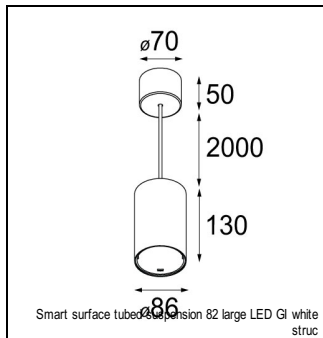

HUE-BRIDGE

70000616	PHILIPS HUE BRIDGE EU
70000617	PHILIPS HUE BRIDGE UK

HUE-MODULE

13190030	MODULAR CONNECTED 1-10V WHITE COMPONENT

CONBOX

10889830	CONBOX 190X192X130X256

SURFACE-TUBED

12842409	SMART SURFACE TUBED SUSPENSION 82 XL LED DALI GI WHITE STRUC
12842432	SMART SURFACE TUBED SUSPENSION 82 XL LED DALI GI BLACK STRUC
12842424	SMART SURFACE TUBED SUSPENSION 82 XL LED DALI GI BRUSHED ALU
12842309	SMART SURFACE TUBED SUSPENSION 82 XL LED 1-10V/PUSHDIM GI WHITE STRUC
12842332	SMART SURFACE TUBED SUSPENSION 82 XL LED 1-10V/PUSHDIM GI BLACK STRUC
12842324	SMART SURFACE TUBED SUSPENSION 82 XL LED 1-10V/PUSHDIM GI BRUSHED ALU
12842209	SMART SURFACE TUBED SUSPENSION 82 XL LED TRE DIM GI WHITE STRUC
12842232	SMART SURFACE TUBED SUSPENSION 82 XL LED TRE DIM GI BLACK STRUC
12842224	SMART SURFACE TUBED SUSPENSION 82 XL LED TRE DIM GI BRUSHED ALU
12842009	SMART SURFACE TUBED SUSPENSION 82 LARGE LED GI WHITE STRUC
12842032	SMART SURFACE TUBED SUSPENSION 82 LARGE LED GI BLACK STRUC
12842024	SMART SURFACE TUBED SUSPENSION 82 LARGE LED GI BRUSHED ALU
12845009	SMART SURFACE TUBED 82 LARGE LED GE WHITE STRUC
12845032	SMART SURFACE TUBED 82 LARGE LED GE BLACK STRUC
12845024	SMART SURFACE TUBED 82 LARGE LED GE BRUSHED ALU
12844009	SMART SURFACE TUBED 82 LARGE LED GI WHITE STRUC
12844032	SMART SURFACE TUBED 82 LARGE LED GI BLACK STRUC
12844024	SMART SURFACE TUBED 82 LARGE LED GI BRUSHED ALU

ACCESSORIES

SURFACE-TUBED

12841009	SMART SURFACE TUBED 82 SMALL LED GE WHITE STRUC
12841032	SMART SURFACE TUBED 82 SMALL LED GE BLACK STRUC
12843009	SMART SURFACE TUBED 82 XL LED TRE DIM GI WHITE STRUC
12843032	SMART SURFACE TUBED 82 XL LED TRE DIM GI BLACK STRUC
12843024	SMART SURFACE TUBED 82 XL LED TRE DIM GI BRUSHED ALU
12843109	SMART SURFACE TUBED 82 XL LED 1-10V/PUSHDIM GI WHITE STRUC
12843132	SMART SURFACE TUBED 82 XL LED 1-10V/PUSHDIM GI BLACK STRUC
12843124	SMART SURFACE TUBED 82 XL LED 1-10V/PUSHDIM GI BRUSHED ALU
12843209	SMART SURFACE TUBED 82 XL LED DALI GI WHITE STRUC
12843232	SMART SURFACE TUBED 82 XL LED DALI GI BLACK STRUC
12843224	SMART SURFACE TUBED 82 XL LED DALI GI BRUSHED ALU

GYPKIT

12291030	GYPKIT 210X190-2XØ70 R35-88
12290130	GYPKIT 190X190 - Ø70

RECESSED-FRAME

12500230	SMART RECESSED RING 82

MASK

12500032	SMART MASK 82 1X BLACK STRUC
12500009	SMART MASK 82 1X WHITE STRUC
12500046	SMART MASK 82 1X GOLD
12500132	SMART MASK 82 2X BLACK STRUC
12500109	SMART MASK 82 2X WHITE STRUC
12500146	SMART MASK 82 2X GOLD

SURFACE-BOX

12515109	SMART SURFACE BOX 82 2X LED 1-10V/PUSHDIM GI WHITE STRUC
12515132	SMART SURFACE BOX 82 2X LED 1-10V/PUSHDIM GI BLACK STRUC
12515009	SMART SURFACE BOX 82 2X LED TRE DIM GI WHITE STRUC
12515032	SMART SURFACE BOX 82 2X LED TRE DIM GI BLACK STRUC
12514109	SMART SURFACE BOX 82 1X LED 1-10V/PUSHDIM GI WHITE STRUC
12514132	SMART SURFACE BOX 82 1X LED 1-10V/PUSHDIM GI BLACK STRUC