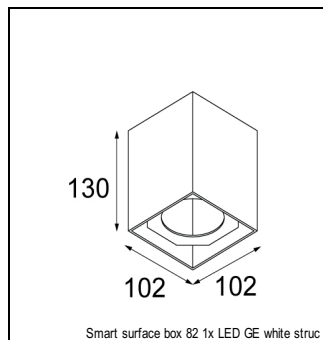

SMART LOTIS 82 GU10

ACCESSORIES

HUE-DEVICE

70000847	PHILIPS HUE SENSOR
70000614	PHILIPS HUE DIMMER SWITCH
70000615	PHILIPS HUE TAP SWITCH

HUE-BRIDGE

70000616	PHILIPS HUE BRIDGE EU
70000617	PHILIPS HUE BRIDGE UK

HUE-BULB

70000621	PHILIPS HUE TUNABLE WHITE GU10 BULB 5.5W
70000613	PHILIPS HUE RGBW GU10 BULB 6.5W

CONBOX

10889830	CONBOX 190X192X130X256

GYPKIT

12290130	GYPKIT 190X190 - Ø70
12291030	GYPKIT 210X190-2XØ70 R35-88

RECESSED-FRAME

12500230	SMART RECESSED RING 82

MASK

12500132	SMART MASK 82 2X BLACK STRUC
12500109	SMART MASK 82 2X WHITE STRUC
12500146	SMART MASK 82 2X GOLD
12500032	SMART MASK 82 1X BLACK STRUC
12500009	SMART MASK 82 1X WHITE STRUC
12500046	SMART MASK 82 1X GOLD

SURFACE-BOX

12516009	SMART SURFACE BOX 82 1X LED GE WHITE STRUC

ACCESSORIES

SURFACE-BOX

12516109	SMART SURFACE BOX 82 2X LED GE WHITE STRUC