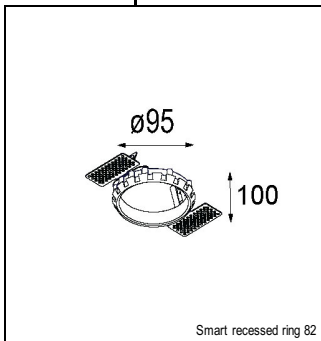

SMART LOTIS 82 GU10

ACCESSORIES

HUE-DEVICE

70000847	PHILIPS HUE SENSOR
70000614	PHILIPS HUE DIMMER SWITCH
70000615	PHILIPS HUE TAP SWITCH

HUE-BRIDGE

70000616	PHILIPS HUE BRIDGE EU
70000617	PHILIPS HUE BRIDGE UK

HUE-BULB

70000621	PHILIPS HUE TUNABLE WHITE GU10 BULB 5.5W
70000613	PHILIPS HUE RGBW GU10 BULB 6.5W

CONBOX

10889830	CONBOX 190X192X130X256

GYPKIT

12290130	GYPKIT 190X190 - Ø70
12291030	GYPKIT 210X190-2XØ70 R35-88

RECESSED-FRAME

12500230	SMART RECESSED RING 82

MASK

12500132	SMART MASK 82 2X BLACK STRUC
12500109	SMART MASK 82 2X WHITE STRUC
12500146	SMART MASK 82 2X GOLD
12500032	SMART MASK 82 1X BLACK STRUC
12500009	SMART MASK 82 1X WHITE STRUC
12500046	SMART MASK 82 1X GOLD

SURFACE-BOX

12516009	SMART SURFACE BOX 82 1X LED GE WHITE STRUC

ACCESSORIES

SURFACE-BOX

12516109	SMART SURFACE BOX 82 2X LED GE WHITE STRUC