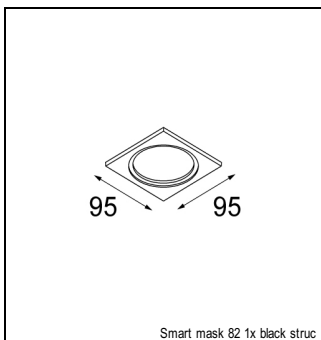

SMART LOTIS 82 GU10

ACCESSORIES

HUE-DEVICE

70000847	PHILIPS HUE SENSOR
70000614	PHILIPS HUE DIMMER SWITCH
70000615	PHILIPS HUE TAP SWITCH

HUE-BRIDGE

70000616	PHILIPS HUE BRIDGE EU
70000617	PHILIPS HUE BRIDGE UK

HUE-BULB

70000621	PHILIPS HUE TUNABLE WHITE GU10 BULB 5.5W
70000613	PHILIPS HUE RGBW GU10 BULB 6.5W

CONBOX

10889830	CONBOX 190X192X130X256

GYPKIT

12290130	GYPKIT 190X190 - Ø70
12291030	GYPKIT 210X190-2XØ70 R35-88

RECESSED-FRAME

12500230	SMART RECESSED RING 82

MASK

12500132	SMART MASK 82 2X BLACK STRUC
12500109	SMART MASK 82 2X WHITE STRUC
12500146	SMART MASK 82 2X GOLD
12500032	SMART MASK 82 1X BLACK STRUC
12500009	SMART MASK 82 1X WHITE STRUC
12500046	SMART MASK 82 1X GOLD

SURFACE-BOX

12516009	SMART SURFACE BOX 82 1X LED GE WHITE STRUC

ACCESSORIES

SURFACE-BOX

12516109	SMART SURFACE BOX 82 2X LED GE WHITE STRUC