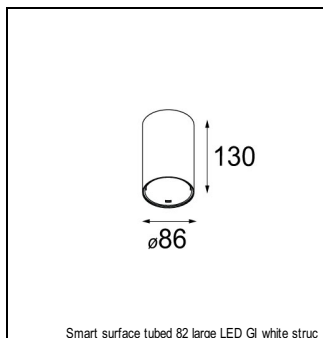

Art. Nr. 12442846

SPECIFICATIONS

Lamp	1x LED Array	
Gear / Transfo	LED gear not incl.	
Cut-out size	ø 70 h 60	
Weight	0.36kg	
Min. Distance	0.1 m	
IP	IP54	
Glow Wire Test	960°	
Lifetime	L80 B20 @ 50.000 hrs	
CRI	90	
Power supply	350mA 17.8Vf	500mA 18.4Vf
Connected load	6.2W	9.2W
Lumen	585lm	735lm
Efficacy	94lm/W	80lm/W
UGR	15	16
Adjustability	Not Applicable	
Remark	! 3500K on request ! can be combined with Smart mask ! can be combined with Smart surface box & surface tubed (surface/suspension)	

CONBOX

10889830	CONBOX 190X192X130X256
----------	------------------------

ACCESSORIES

RECESSED-FRAME

12500230	SMART RECESSED RING 82
----------	------------------------

GYPKIT

12291030	GYPKIT 210X190-2XØ70 R35-88
12290130	GYPKIT 190X190 - Ø70