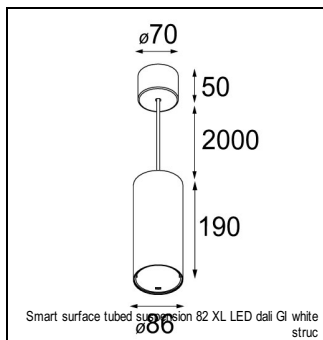

Art. Nr. 12442832

SPECIFICATIONS

Lamp	1x LED Array	
Gear / Transfo	LED gear not incl.	
Cut-out size	ø 70 h 60	
Weight	0.36kg	
Min. Distance	0.1 m	
IP	IP54	
Glow Wire Test	960°	
Lifetime	L80 B20 @ 50.000 hrs	
CRI	90	
Power supply	350mA 17.8Vf	500mA 18.4Vf
Connected load	6.2W	9.2W
Lumen	528lm	664lm
Efficacy	85lm/W	72lm/W
UGR	15	16
Adjustability	Not Applicable	
Remark	! 3500K on request ! can be combined with Smart mask ! can be combined with Smart surface box & surface tubed (surface/suspension)	

CONBOX

10889830	CONBOX 190X192X130X256
----------	------------------------

ACCESSORIES

RECESSED-FRAME

12500230	SMART RECESSED RING 82
----------	------------------------

GYPKIT

12291030	GYPKIT 210X190-2XØ70 R35-88
12290130	GYPKIT 190X190 - Ø70