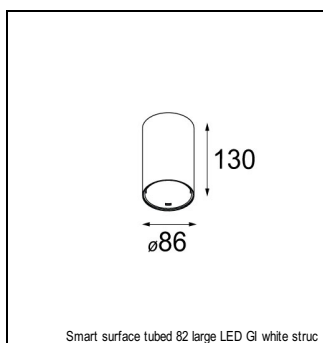

Art. Nr. 12442832

SPECIFICATIONS

Lamp	1x LED Array	
Gear / Transfo	LED gear not incl.	
Cut-out size	ø 70 h 60	
Weight	0.36kg	
Min. Distance	0.1 m	
IP	IP54	
Glow Wire Test	960°	
Lifetime	L80 B20 @ 50.000 hrs	
CRI	90	
Power supply	350mA 17.8Vf	500mA 18.4Vf
Connected load	6.2W	9.2W
Lumen	528lm	664lm
Efficacy	85lm/W	72lm/W
UGR	15	16
Adjustability	Not Applicable	
Remark	! 3500K on request ! can be combined with Smart mask ! can be combined with Smart surface box & surface tubed (surface/suspension)	

CONBOX

10889830	CONBOX 190X192X130X256
----------	------------------------

ACCESSORIES

RECESSED-FRAME

12500230	SMART RECESSED RING 82
----------	------------------------

GYPKIT

12291030	GYPKIT 210X190-2XØ70 R35-88
12290130	GYPKIT 190X190 - Ø70