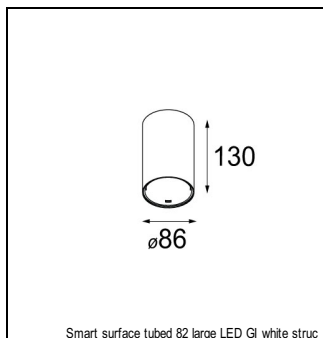

Art. Nr. 12442809

SPECIFICATIONS

Lamp	1x LED Array	
Gear / Transfo	LED gear not incl.	
Cut-out size	ø 70 h 60	
Weight	0.36kg	
Min. Distance	0.1 m	
IP	IP54	
Glow Wire Test	960°	
Lifetime	L80 B20 @ 50.000 hrs	
CRI	90	
Power supply	350mA 17.8Vf	500mA 18.4Vf
Connected load	6.2W	9.2W
Lumen	573lm	721lm
Efficacy	92lm/W	78lm/W
UGR	17	18
Adjustability	Not Applicable	
Remark	! 3500K on request ! can be combined with Smart mask ! can be combined with Smart surface box & surface tubed (surface/suspension)	

CONBOX

10889830	CONBOX 190X192X130X256
----------	------------------------

ACCESSORIES

RECESSED-FRAME

12500230	SMART RECESSED RING 82
----------	------------------------

GYPKIT

12291030	GYPKIT 210X190-2XØ70 R35-88
12290130	GYPKIT 190X190 - Ø70