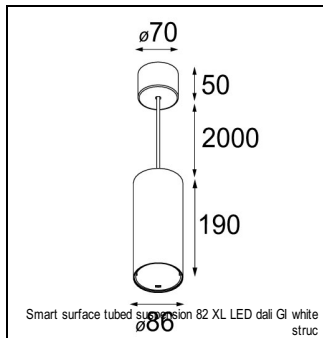

Art. Nr. 12442732

SPECIFICATIONS

Lamp	1x LED Array	
Gear / Transfo	LED gear not incl.	
Cut-out size	ø 70 h 60	
Weight	0.36kg	
Min. Distance	0.1 m	
IP	IP54	
Glow Wire Test	960°	
Lifetime	L80 B20 @ 50.000 hrs	
CRI	90	
Power supply	350mA 17.8Vf	500mA 18.4Vf
Connected load	6.2W	9.2W
Lumen	483lm	648lm
Efficacy	78lm/W	70lm/W
UGR	14	15
Adjustability	Not Applicable	
Remark	! 3500K on request ! can be combined with Smart mask ! can be combined with Smart surface box & surface tubed (surface/suspension)	

CONBOX

10889830	CONBOX 190X192X130X256
----------	------------------------

ACCESSORIES

RECESSED-FRAME

12500230	SMART RECESSED RING 82
----------	------------------------

GYPKIT

12291030	GYPKIT 210X190-2XØ70 R35-88
12290130	GYPKIT 190X190 - Ø70