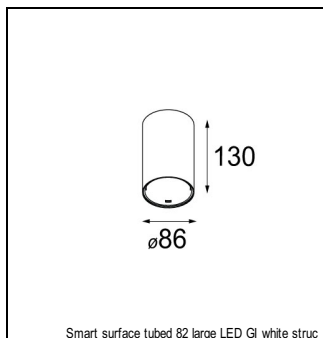

Art. Nr. 12442732

SPECIFICATIONS

Lamp	1x LED Array	
Gear / Transfo	LED gear not incl.	
Cut-out size	ø 70 h 60	
Weight	0.36kg	
Min. Distance	0.1 m	
IP	IP54	
Glow Wire Test	960°	
Lifetime	L80 B20 @ 50.000 hrs	
CRI	90	
Power supply	350mA 17.8Vf	500mA 18.4Vf
Connected load	6.2W	9.2W
Lumen	483lm	648lm
Efficacy	78lm/W	70lm/W
UGR	14	15
Adjustability	Not Applicable	
Remark	! 3500K on request ! can be combined with Smart mask ! can be combined with Smart surface box & surface tubed (surface/suspension)	

CONBOX

10889830	CONBOX 190X192X130X256
----------	------------------------

ACCESSORIES

RECESSED-FRAME

12500230	SMART RECESSED RING 82
----------	------------------------

GYPKIT

12291030	GYPKIT 210X190-2XØ70 R35-88
12290130	GYPKIT 190X190 - Ø70