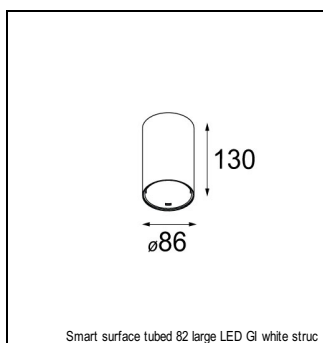

HUE-MODULE

13190030	MODULAR CONNECTED 1-10V WHITE COMPONENT

HUE-BRIDGE

70000617	PHILIPS HUE BRIDGE UK
70000616	PHILIPS HUE BRIDGE EU

SURFACE-TUBED

12842409	SMART SURFACE TUBED SUSPENSION 82 XL LED DALI GI WHITE STRUC
12842432	SMART SURFACE TUBED SUSPENSION 82 XL LED DALI GI BLACK STRUC
12842424	SMART SURFACE TUBED SUSPENSION 82 XL LED DALI GI BRUSHED ALU
12842309	SMART SURFACE TUBED SUSPENSION 82 XL LED 1-10V/PUSHDIM GI WHITE STRUC
12842332	SMART SURFACE TUBED SUSPENSION 82 XL LED 1-10V/PUSHDIM GI BLACK STRUC
12842324	SMART SURFACE TUBED SUSPENSION 82 XL LED 1-10V/PUSHDIM GI BRUSHED ALU
12842209	SMART SURFACE TUBED SUSPENSION 82 XL LED TRE DIM GI WHITE STRUC
12842232	SMART SURFACE TUBED SUSPENSION 82 XL LED TRE DIM GI BLACK STRUC
12842224	SMART SURFACE TUBED SUSPENSION 82 XL LED TRE DIM GI BRUSHED ALU
12842009	SMART SURFACE TUBED SUSPENSION 82 LARGE LED GI WHITE STRUC
12842032	SMART SURFACE TUBED SUSPENSION 82 LARGE LED GI BLACK STRUC
12842024	SMART SURFACE TUBED SUSPENSION 82 LARGE LED GI BRUSHED ALU
12844009	SMART SURFACE TUBED 82 LARGE LED GI WHITE STRUC
12844032	SMART SURFACE TUBED 82 LARGE LED GI BLACK STRUC
12844024	SMART SURFACE TUBED 82 LARGE LED GI BRUSHED ALU
12845009	SMART SURFACE TUBED 82 LARGE LED GE WHITE STRUC
12845032	SMART SURFACE TUBED 82 LARGE LED GE BLACK STRUC
12845024	SMART SURFACE TUBED 82 LARGE LED GE BRUSHED ALU

CONBOX

10889830	CONBOX 190X192X130X256