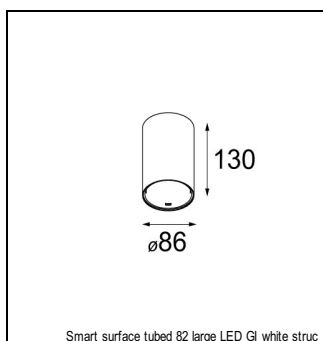

Art. Nr. 12442546

SPECIFICATIONS

Lamp	1x LED Array	
Gear / Transfo	LED gear not incl.	
Cut-out size	ø 70 h 60	
Weight	0.36kg	
Min. Distance	0.1 m	
IP	IP54	
Glow Wire Test	960°	
Lifetime	L80 B20 @ 50.000 hrs	
CRI	90	
Power supply	350mA	500mA
	17.8Vf	18.4Vf
Connected load	6.2W	9.2W
Lumen	538lm	676lm
Efficacy	87lm/W	73lm/W
UGR	15	16
Adjustability	Not Applicable	
Remark	! 3500K on request ! can be combined with Smart mask ! can be combined with Smart surface box & surface tubed (surface/suspension)	

CONBOX

10889830	CONBOX 190X192X130X256
----------	------------------------

ACCESSORIES

RECESSED-FRAME

12500230	SMART RECESSED RING 82
----------	------------------------

GYPKIT

12291030	GYPKIT 210X190-2XØ70 R35-88
12290130	GYPKIT 190X190 - Ø70