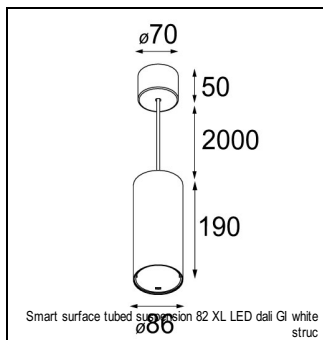

Art. Nr. 12442546

SPECIFICATIONS

Lamp	1x LED Array	
Gear / Transfo	LED gear not incl.	
Cut-out size	ø 70 h 60	
Weight	0.36kg	
Min. Distance	0.1 m	
IP	IP54	
Glow Wire Test	960°	
Lifetime	L80 B20 @ 50.000 hrs	
CRI	90	
Power supply	350mA	500mA
	17.8Vf	18.4Vf
Connected load	6.2W	9.2W
Lumen	538lm	676lm
Efficacy	87lm/W	73lm/W
UGR	15	16
Adjustability	Not Applicable	
Remark	! 3500K on request ! can be combined with Smart mask ! can be combined with Smart surface box & surface tubed (surface/suspension)	

CONBOX

10889830	CONBOX 190X192X130X256
----------	------------------------

ACCESSORIES

RECESSED-FRAME

12500230	SMART RECESSED RING 82
----------	------------------------

GYPKIT

12291030	GYPKIT 210X190-2XØ70 R35-88
12290130	GYPKIT 190X190 - Ø70