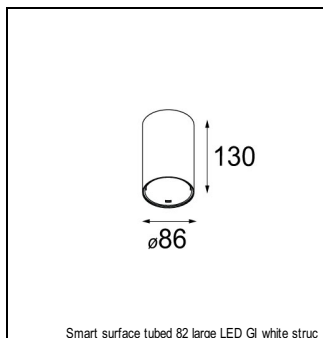

Art. Nr. 12442532

SPECIFICATIONS

Lamp	1x LED Array	
Gear / Transfo	LED gear not incl.	
Cut-out size	ø 70 h 60	
Weight	0.36kg	
Min. Distance	0.1 m	
IP	IP54	
Glow Wire Test	960°	
Lifetime	L80 B20 @ 50.000 hrs	
CRI	90	
Power supply	350mA 17.8Vf	500mA 18.4Vf
Connected load	6.2W	9.2W
Lumen	496lm	623lm
Efficacy	80lm/W	68lm/W
UGR	14	15
Adjustability	Not Applicable	
Remark	! 3500K on request ! can be combined with Smart mask ! can be combined with Smart surface box & surface tubed (surface/suspension)	

CONBOX

10889830	CONBOX 190X192X130X256
----------	------------------------

ACCESSORIES

RECESSED-FRAME

12500230	SMART RECESSED RING 82
----------	------------------------

GYPKIT

12291030	GYPKIT 210X190-2XØ70 R35-88
12290130	GYPKIT 190X190 - Ø70