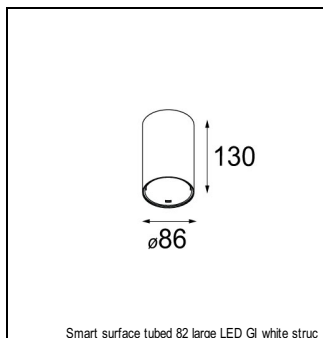

Art. Nr. 12442509

SPECIFICATIONS

Lamp	1x LED Array	
Gear / Transfo	LED gear not incl.	
Cut-out size	ø 70 h 60	
Weight	0.36kg	
Min. Distance	0.1 m	
IP	IP54	
Glow Wire Test	960°	
Lifetime	L80 B20 @ 50.000 hrs	
CRI	90	
Power supply	350mA 17.8Vf	500mA 18.4Vf
Connected load	6.2W	9.2W
Lumen	601lm	756lm
Efficacy	97lm/W	82lm/W
UGR	17	18
Adjustability	Not Applicable	
Remark	! 3500K on request ! can be combined with Smart mask ! can be combined with Smart surface box & surface tubed (surface/suspension)	

CONBOX

10889830	CONBOX 190X192X130X256
----------	------------------------

ACCESSORIES

RECESSED-FRAME

12500230	SMART RECESSED RING 82
----------	------------------------

GYPKIT

12291030	GYPKIT 210X190-2XØ70 R35-88
12290130	GYPKIT 190X190 - Ø70