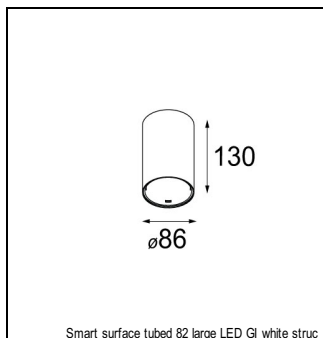

Art. Nr. 12442446

SPECIFICATIONS

Lamp	1x LED Array	
Gear / Transfo	LED gear not incl.	
Cut-out size	ø 70 h 60	
Weight	0.36kg	
Min. Distance	0.1 m	
IP	IP54	
Glow Wire Test	960°	
Lifetime	L80 B20 @ 50.000 hrs	
CRI	90	
Power supply	350mA	500mA
	17.8Vf	18.4Vf
Connected load	6.2W	9.2W
Lumen	504lm	676lm
Efficacy	81lm/W	73lm/W
UGR	15	16
Adjustability	Not Applicable	
Remark	! 3500K on request ! can be combined with Smart mask ! can be combined with Smart surface box & surface tubed (surface/suspension)	

CONBOX

10889830	CONBOX 190X192X130X256
----------	------------------------

ACCESSORIES

RECESSED-FRAME

12500230	SMART RECESSED RING 82
----------	------------------------

GYPKIT

12291030	GYPKIT 210X190-2XØ70 R35-88
12290130	GYPKIT 190X190 - Ø70