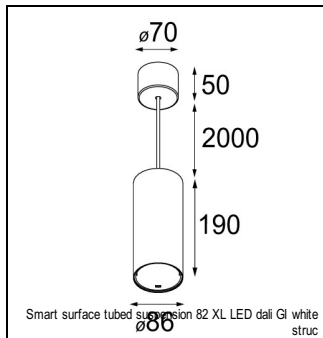

Art. Nr. 12442446

SPECIFICATIONS

Lamp	1x LED Array	
Gear / Transfo	LED gear not incl.	
Cut-out size	ø 70 h 60	
Weight	0.36kg	
Min. Distance	0.1 m	
IP	IP54	
Glow Wire Test	960°	
Lifetime	L80 B20 @ 50.000 hrs	
CRI	90	
Power supply	350mA	500mA
	17.8Vf	18.4Vf
Connected load	6.2W	9.2W
Lumen	504lm	676lm
Efficacy	81lm/W	73lm/W
UGR	15	16
Adjustability	Not Applicable	
Remark	! 3500K on request ! can be combined with Smart mask ! can be combined with Smart surface box & surface tubed (surface/suspension)	

CONBOX

10889830	CONBOX 190X192X130X256
----------	------------------------

ACCESSORIES

RECESSED-FRAME

12500230	SMART RECESSED RING 82
----------	------------------------

GYPKIT

12291030	GYPKIT 210X190-2XØ70 R35-88
12290130	GYPKIT 190X190 - Ø70