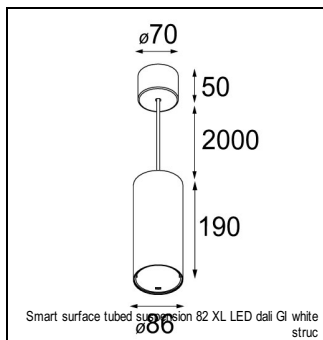

HUE-MODULE

13190030	MODULAR CONNECTED 1-10V WHITE COMPONENT

HUE-BRIDGE

70000617	PHILIPS HUE BRIDGE UK
70000616	PHILIPS HUE BRIDGE EU

SURFACE-TUBED

12842409	SMART SURFACE TUBED SUSPENSION 82 XL LED DALI GI WHITE STRUC
12842432	SMART SURFACE TUBED SUSPENSION 82 XL LED DALI GI BLACK STRUC
12842424	SMART SURFACE TUBED SUSPENSION 82 XL LED DALI GI BRUSHED ALU
12842309	SMART SURFACE TUBED SUSPENSION 82 XL LED 1-10V/PUSHDIM GI WHITE STRUC
12842332	SMART SURFACE TUBED SUSPENSION 82 XL LED 1-10V/PUSHDIM GI BLACK STRUC
12842324	SMART SURFACE TUBED SUSPENSION 82 XL LED 1-10V/PUSHDIM GI BRUSHED ALU
12842209	SMART SURFACE TUBED SUSPENSION 82 XL LED TRE DIM GI WHITE STRUC
12842232	SMART SURFACE TUBED SUSPENSION 82 XL LED TRE DIM GI BLACK STRUC
12842224	SMART SURFACE TUBED SUSPENSION 82 XL LED TRE DIM GI BRUSHED ALU
12842009	SMART SURFACE TUBED SUSPENSION 82 LARGE LED GI WHITE STRUC
12842032	SMART SURFACE TUBED SUSPENSION 82 LARGE LED GI BLACK STRUC
12842024	SMART SURFACE TUBED SUSPENSION 82 LARGE LED GI BRUSHED ALU
12844009	SMART SURFACE TUBED 82 LARGE LED GI WHITE STRUC
12844032	SMART SURFACE TUBED 82 LARGE LED GI BLACK STRUC
12844024	SMART SURFACE TUBED 82 LARGE LED GI BRUSHED ALU
12845009	SMART SURFACE TUBED 82 LARGE LED GE WHITE STRUC
12845032	SMART SURFACE TUBED 82 LARGE LED GE BLACK STRUC
12845024	SMART SURFACE TUBED 82 LARGE LED GE BRUSHED ALU

CONBOX

10889830	CONBOX 190X192X130X256