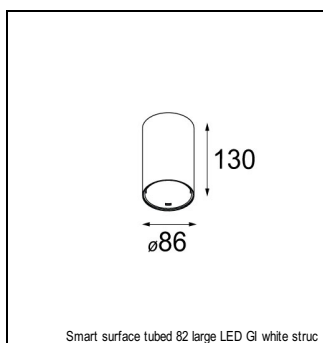

Art. Nr. 12442409

SPECIFICATIONS

Lamp	1x LED Array	
Gear / Transfo	LED gear not incl.	
Cut-out size	ø 70 h 60	
Weight	0.36kg	
Min. Distance	0.1 m	
IP	IP54	
Glow Wire Test	960°	
Lifetime	L80 B20 @ 50.000 hrs	
CRI	90	
Power supply	350mA	500mA
	17.8Vf	18.4Vf
Connected load	6.2W	9.2W
Lumen	518lm	696lm
Efficacy	84lm/W	76lm/W
UGR	16	18
Adjustability	Not Applicable	
Remark	! 3500K on request ! can be combined with Smart mask ! can be combined with Smart surface box & surface tubed (surface/suspension)	

CONBOX

10889830	CONBOX 190X192X130X256
----------	------------------------

ACCESSORIES

RECESSED-FRAME

12500230	SMART RECESSED RING 82
----------	------------------------

GYPKIT

12291030	GYPKIT 210X190-2XØ70 R35-88
12290130	GYPKIT 190X190 - Ø70