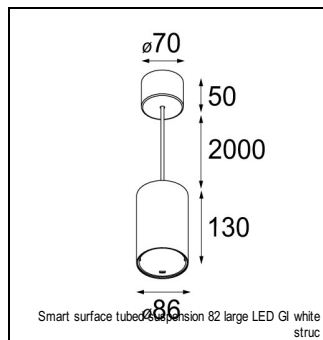

HUE-MODULE

13190030	MODULAR CONNECTED 1-10V WHITE COMPONENT

HUE-BRIDGE

70000617	PHILIPS HUE BRIDGE UK
70000616	PHILIPS HUE BRIDGE EU

SURFACE-TUBED

12842409	SMART SURFACE TUBED SUSPENSION 82 XL LED DALI GI WHITE STRUC
12842432	SMART SURFACE TUBED SUSPENSION 82 XL LED DALI GI BLACK STRUC
12842424	SMART SURFACE TUBED SUSPENSION 82 XL LED DALI GI BRUSHED ALU
12842309	SMART SURFACE TUBED SUSPENSION 82 XL LED 1-10V/PUSHDIM GI WHITE STRUC
12842332	SMART SURFACE TUBED SUSPENSION 82 XL LED 1-10V/PUSHDIM GI BLACK STRUC
12842324	SMART SURFACE TUBED SUSPENSION 82 XL LED 1-10V/PUSHDIM GI BRUSHED ALU
12842209	SMART SURFACE TUBED SUSPENSION 82 XL LED TRE DIM GI WHITE STRUC
12842232	SMART SURFACE TUBED SUSPENSION 82 XL LED TRE DIM GI BLACK STRUC
12842224	SMART SURFACE TUBED SUSPENSION 82 XL LED TRE DIM GI BRUSHED ALU
12842009	SMART SURFACE TUBED SUSPENSION 82 LARGE LED GI WHITE STRUC
12842032	SMART SURFACE TUBED SUSPENSION 82 LARGE LED GI BLACK STRUC
12842024	SMART SURFACE TUBED SUSPENSION 82 LARGE LED GI BRUSHED ALU
12844009	SMART SURFACE TUBED 82 LARGE LED GI WHITE STRUC
12844032	SMART SURFACE TUBED 82 LARGE LED GI BLACK STRUC
12844024	SMART SURFACE TUBED 82 LARGE LED GI BRUSHED ALU
12845009	SMART SURFACE TUBED 82 LARGE LED GE WHITE STRUC
12845032	SMART SURFACE TUBED 82 LARGE LED GE BLACK STRUC
12845024	SMART SURFACE TUBED 82 LARGE LED GE BRUSHED ALU

CONBOX

10889830	CONBOX 190X192X130X256