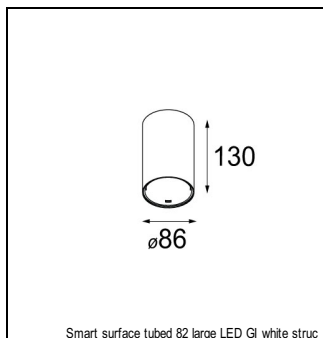

Art. Nr. 12442346

SPECIFICATIONS

Lamp	1x LED Array	
Gear / Transfo	LED gear not incl.	
Cut-out size	ø 70 h 60	
Weight	0.36kg	
Min. Distance	0.1 m	
IP	IP54	
Glow Wire Test	960°	
Lifetime	L80 B20 @ 50.000 hrs	
CRI	90	
Power supply	350mA 17.8Vf	500mA 18.4Vf
Connected load	6.2W	9.2W
Lumen	492lm	660lm
Efficacy	79lm/W	72lm/W
UGR	15	16
Adjustability	Not Applicable	
Remark	! 3500K on request ! can be combined with Smart mask ! can be combined with Smart surface box & surface tubed (surface/suspension)	

CONBOX

10889830	CONBOX 190X192X130X256
----------	------------------------

ACCESSORIES

RECESSED-FRAME

12500230	SMART RECESSED RING 82
----------	------------------------

GYPKIT

12291030	GYPKIT 210X190-2XØ70 R35-88
12290130	GYPKIT 190X190 - Ø70