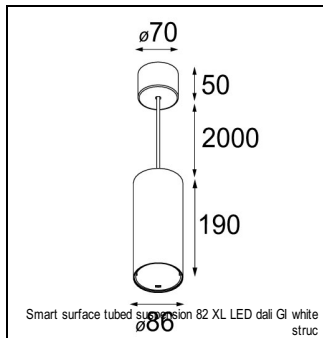

HUE-MODULE

13190030	MODULAR CONNECTED 1-10V WHITE COMPONENT

HUE-BRIDGE

70000617	PHILIPS HUE BRIDGE UK
70000616	PHILIPS HUE BRIDGE EU

SURFACE-TUBED

12842409	SMART SURFACE TUBED SUSPENSION 82 XL LED DALI GI WHITE STRUC
12842432	SMART SURFACE TUBED SUSPENSION 82 XL LED DALI GI BLACK STRUC
12842424	SMART SURFACE TUBED SUSPENSION 82 XL LED DALI GI BRUSHED ALU
12842309	SMART SURFACE TUBED SUSPENSION 82 XL LED 1-10V/PUSHDIM GI WHITE STRUC
12842332	SMART SURFACE TUBED SUSPENSION 82 XL LED 1-10V/PUSHDIM GI BLACK STRUC
12842324	SMART SURFACE TUBED SUSPENSION 82 XL LED 1-10V/PUSHDIM GI BRUSHED ALU
12842209	SMART SURFACE TUBED SUSPENSION 82 XL LED TRE DIM GI WHITE STRUC
12842232	SMART SURFACE TUBED SUSPENSION 82 XL LED TRE DIM GI BLACK STRUC
12842224	SMART SURFACE TUBED SUSPENSION 82 XL LED TRE DIM GI BRUSHED ALU
12842009	SMART SURFACE TUBED SUSPENSION 82 LARGE LED GI WHITE STRUC
12842032	SMART SURFACE TUBED SUSPENSION 82 LARGE LED GI BLACK STRUC
12842024	SMART SURFACE TUBED SUSPENSION 82 LARGE LED GI BRUSHED ALU
12844009	SMART SURFACE TUBED 82 LARGE LED GI WHITE STRUC
12844032	SMART SURFACE TUBED 82 LARGE LED GI BLACK STRUC
12844024	SMART SURFACE TUBED 82 LARGE LED GI BRUSHED ALU
12845009	SMART SURFACE TUBED 82 LARGE LED GE WHITE STRUC
12845032	SMART SURFACE TUBED 82 LARGE LED GE BLACK STRUC
12845024	SMART SURFACE TUBED 82 LARGE LED GE BRUSHED ALU

CONBOX

10889830	CONBOX 190X192X130X256