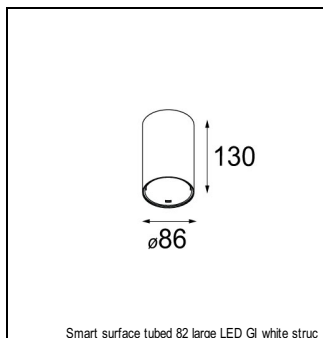

Art. Nr. 12442332

SPECIFICATIONS

Lamp	1x LED Array	
Gear / Transfo	LED gear not incl.	
Cut-out size	ø 70 h 60	
Weight	0.36kg	
Min. Distance	0.1 m	
IP	IP54	
Glow Wire Test	960°	
Lifetime	L80 B20 @ 50.000 hrs	
CRI	90	
Power supply	350mA 17.8Vf	500mA 18.4Vf
Connected load	6.2W	9.2W
Lumen	453lm	608lm
Efficacy	73lm/W	66lm/W
UGR	14	15
Adjustability	Not Applicable	
Remark	! 3500K on request ! can be combined with Smart mask ! can be combined with Smart surface box & surface tubed (surface/suspension)	

CONBOX

10889830	CONBOX 190X192X130X256
----------	------------------------

ACCESSORIES

RECESSED-FRAME

12500230	SMART RECESSED RING 82
----------	------------------------

GYPKIT

12291030	GYPKIT 210X190-2XØ70 R35-88
12290130	GYPKIT 190X190 - Ø70