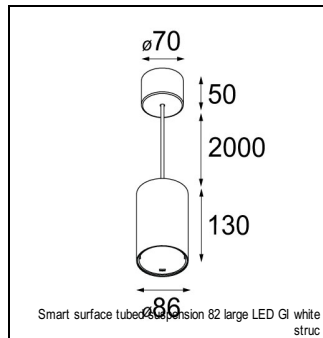

HUE-MODULE

13190030	MODULAR CONNECTED 1-10V WHITE COMPONENT

HUE-BRIDGE

70000617	PHILIPS HUE BRIDGE UK
70000616	PHILIPS HUE BRIDGE EU

SURFACE-TUBED

12842409	SMART SURFACE TUBED SUSPENSION 82 XL LED DALI GI WHITE STRUC
12842432	SMART SURFACE TUBED SUSPENSION 82 XL LED DALI GI BLACK STRUC
12842424	SMART SURFACE TUBED SUSPENSION 82 XL LED DALI GI BRUSHED ALU
12842309	SMART SURFACE TUBED SUSPENSION 82 XL LED 1-10V/PUSHDIM GI WHITE STRUC
12842332	SMART SURFACE TUBED SUSPENSION 82 XL LED 1-10V/PUSHDIM GI BLACK STRUC
12842324	SMART SURFACE TUBED SUSPENSION 82 XL LED 1-10V/PUSHDIM GI BRUSHED ALU
12842209	SMART SURFACE TUBED SUSPENSION 82 XL LED TRE DIM GI WHITE STRUC
12842232	SMART SURFACE TUBED SUSPENSION 82 XL LED TRE DIM GI BLACK STRUC
12842224	SMART SURFACE TUBED SUSPENSION 82 XL LED TRE DIM GI BRUSHED ALU
12842009	SMART SURFACE TUBED SUSPENSION 82 LARGE LED GI WHITE STRUC
12842032	SMART SURFACE TUBED SUSPENSION 82 LARGE LED GI BLACK STRUC
12842024	SMART SURFACE TUBED SUSPENSION 82 LARGE LED GI BRUSHED ALU
12844009	SMART SURFACE TUBED 82 LARGE LED GI WHITE STRUC
12844032	SMART SURFACE TUBED 82 LARGE LED GI BLACK STRUC
12844024	SMART SURFACE TUBED 82 LARGE LED GI BRUSHED ALU
12845009	SMART SURFACE TUBED 82 LARGE LED GE WHITE STRUC
12845032	SMART SURFACE TUBED 82 LARGE LED GE BLACK STRUC
12845024	SMART SURFACE TUBED 82 LARGE LED GE BRUSHED ALU

CONBOX

10889830	CONBOX 190X192X130X256