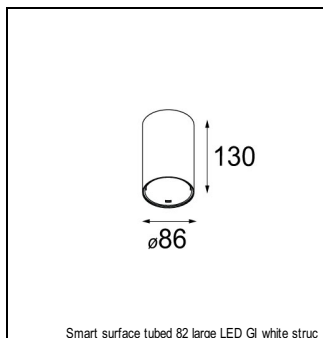

HUE-MODULE

13190030	MODULAR CONNECTED 1-10V WHITE COMPONENT

HUE-BRIDGE

70000617	PHILIPS HUE BRIDGE UK
70000616	PHILIPS HUE BRIDGE EU

SURFACE-TUBED

12842409	SMART SURFACE TUBED SUSPENSION 82 XL LED DALI GI WHITE STRUC
12842432	SMART SURFACE TUBED SUSPENSION 82 XL LED DALI GI BLACK STRUC
12842424	SMART SURFACE TUBED SUSPENSION 82 XL LED DALI GI BRUSHED ALU
12842309	SMART SURFACE TUBED SUSPENSION 82 XL LED 1-10V/PUSHDIM GI WHITE STRUC
12842332	SMART SURFACE TUBED SUSPENSION 82 XL LED 1-10V/PUSHDIM GI BLACK STRUC
12842324	SMART SURFACE TUBED SUSPENSION 82 XL LED 1-10V/PUSHDIM GI BRUSHED ALU
12842209	SMART SURFACE TUBED SUSPENSION 82 XL LED TRE DIM GI WHITE STRUC
12842232	SMART SURFACE TUBED SUSPENSION 82 XL LED TRE DIM GI BLACK STRUC
12842224	SMART SURFACE TUBED SUSPENSION 82 XL LED TRE DIM GI BRUSHED ALU
12842009	SMART SURFACE TUBED SUSPENSION 82 LARGE LED GI WHITE STRUC
12842032	SMART SURFACE TUBED SUSPENSION 82 LARGE LED GI BLACK STRUC
12842024	SMART SURFACE TUBED SUSPENSION 82 LARGE LED GI BRUSHED ALU
12844009	SMART SURFACE TUBED 82 LARGE LED GI WHITE STRUC
12844032	SMART SURFACE TUBED 82 LARGE LED GI BLACK STRUC
12844024	SMART SURFACE TUBED 82 LARGE LED GI BRUSHED ALU
12845009	SMART SURFACE TUBED 82 LARGE LED GE WHITE STRUC
12845032	SMART SURFACE TUBED 82 LARGE LED GE BLACK STRUC
12845024	SMART SURFACE TUBED 82 LARGE LED GE BRUSHED ALU

CONBOX

10889830	CONBOX 190X192X130X256