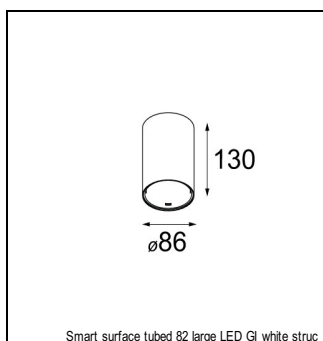

Art. Nr. 12442232

SPECIFICATIONS

Lamp	1x LED Array	
Gear / Transfo	LED gear not incl.	
Cut-out size	ø 70 h 60	
Weight	0.36kg	
Min. Distance	0.1 m	
IP	IP54	
Glow Wire Test	960°	
Lifetime	L80 B20 @ 50.000 hrs	
CRI	90	
Power supply	350mA	500mA
	17.8Vf	18.4Vf
Connected load	6.2W	9.2W
Lumen	518lm	651lm
Efficacy	84lm/W	71lm/W
UGR	15	15
Adjustability	Not Applicable	
Remark	! 3500K on request ! can be combined with Smart mask ! can be combined with Smart surface box & surface tubed (surface/suspension)	

CONBOX

10889830	CONBOX 190X192X130X256
----------	------------------------

ACCESSORIES

RECESSED-FRAME

12500230	SMART RECESSED RING 82
----------	------------------------

GYPKIT

12291030	GYPKIT 210X190-2XØ70 R35-88
12290130	GYPKIT 190X190 - Ø70