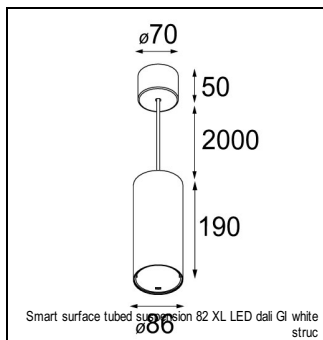

Art. Nr. 12442209

SPECIFICATIONS

Lamp	1x LED Array	
Gear / Transfo	LED gear not incl.	
Cut-out size	ø 70 h 60	
Weight	0.36kg	
Min. Distance	0.1 m	
IP	IP54	
Glow Wire Test	960°	
Lifetime	L80 B20 @ 50.000 hrs	
CRI	90	
Power supply	350mA	500mA
	17.8Vf	18.4Vf
Connected load	6.2W	9.2W
Lumen	567lm	713lm
Efficacy	91lm/W	77lm/W
UGR	17	18
Adjustability	Not Applicable	
Remark	! 3500K on request ! can be combined with Smart mask ! can be combined with Smart surface box & surface tubed (surface/suspension)	

CONBOX

10889830	CONBOX 190X192X130X256
----------	------------------------

ACCESSORIES

RECESSED-FRAME

12500230	SMART RECESSED RING 82
----------	------------------------

GYPKIT

12291030	GYPKIT 210X190-2XØ70 R35-88
12290130	GYPKIT 190X190 - Ø70