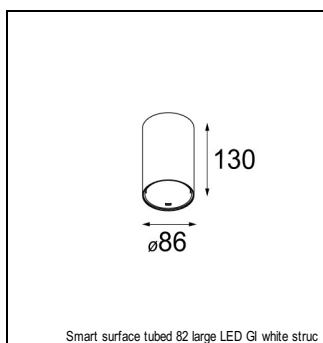

Art. Nr. 12442209

SPECIFICATIONS

Lamp	1x LED Array	
Gear / Transfo	LED gear not incl.	
Cut-out size	ø 70 h 60	
Weight	0.36kg	
Min. Distance	0.1 m	
IP	IP54	
Glow Wire Test	960°	
Lifetime	L80 B20 @ 50.000 hrs	
CRI	90	
Power supply	350mA	500mA
	17.8Vf	18.4Vf
Connected load	6.2W	9.2W
Lumen	567lm	713lm
Efficacy	91lm/W	77lm/W
UGR	17	18
Adjustability	Not Applicable	
Remark	! 3500K on request ! can be combined with Smart mask ! can be combined with Smart surface box & surface tubed (surface/suspension)	

CONBOX

10889830	CONBOX 190X192X130X256
----------	------------------------

ACCESSORIES

RECESSED-FRAME

12500230	SMART RECESSED RING 82
----------	------------------------

GYPKIT

12291030	GYPKIT 210X190-2XØ70 R35-88
12290130	GYPKIT 190X190 - Ø70