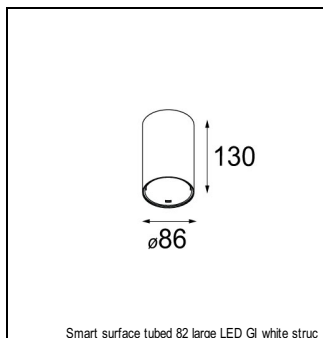

Art. Nr. 12442146

SPECIFICATIONS

Lamp	1x LED Array	
Gear / Transfo	LED gear not incl.	
Cut-out size	ø 70 h 60	
Weight	0.36kg	
Min. Distance	0.1 m	
IP	IP54	
Glow Wire Test	960°	
Lifetime	L80 B20 @ 50.000 hrs	
CRI	90	
Power supply	350mA 17.8Vf	500mA 18.4Vf
Connected load	6.2W	9.2W
Lumen	485lm	651lm
Efficacy	78lm/W	71lm/W
UGR	15	16
Adjustability	Not Applicable	
Remark	! 3500K on request ! can be combined with Smart mask ! can be combined with Smart surface box & surface tubed (surface/suspension)	

CONBOX

10889830	CONBOX 190X192X130X256
----------	------------------------

ACCESSORIES

RECESSED-FRAME

12500230	SMART RECESSED RING 82
----------	------------------------

GYPKIT

12291030	GYPKIT 210X190-2XØ70 R35-88
12290130	GYPKIT 190X190 - Ø70