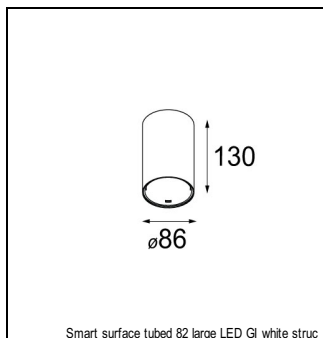

Art. Nr. 12442132

SPECIFICATIONS

Lamp	1x LED Array	
Gear / Transfo	LED gear not incl.	
Cut-out size	ø 70 h 60	
Weight	0.36kg	
Min. Distance	0.1 m	
IP	IP54	
Glow Wire Test	960°	
Lifetime	L80 B20 @ 50.000 hrs	
CRI	90	
Power supply	350mA 17.8Vf	500mA 18.4Vf
Connected load	6.2W	9.2W
Lumen	455lm	612lm
Efficacy	73lm/W	66lm/W
UGR	14	15
Adjustability	Not Applicable	
Remark	! 3500K on request ! can be combined with Smart mask ! can be combined with Smart surface box & surface tubed (surface/suspension)	

CONBOX

10889830	CONBOX 190X192X130X256
----------	------------------------

ACCESSORIES

RECESSED-FRAME

12500230	SMART RECESSED RING 82
----------	------------------------

GYPKIT

12291030	GYPKIT 210X190-2XØ70 R35-88
12290130	GYPKIT 190X190 - Ø70