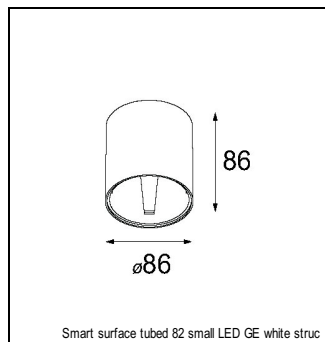

HUE-BRIDGE

70000617	PHILIPS HUE BRIDGE UK
70000616	PHILIPS HUE BRIDGE EU

SURFACE-TUBED

12842409	SMART SURFACE TUBED SUSPENSION 82 XL LED DALI GI WHITE STRUC
12842432	SMART SURFACE TUBED SUSPENSION 82 XL LED DALI GI BLACK STRUC
12842424	SMART SURFACE TUBED SUSPENSION 82 XL LED DALI GI BRUSHED ALU
12842309	SMART SURFACE TUBED SUSPENSION 82 XL LED 1-10V/PUSHDIM GI WHITE STRUC
12842332	SMART SURFACE TUBED SUSPENSION 82 XL LED 1-10V/PUSHDIM GI BLACK STRUC
12842324	SMART SURFACE TUBED SUSPENSION 82 XL LED 1-10V/PUSHDIM GI BRUSHED ALU
12842209	SMART SURFACE TUBED SUSPENSION 82 XL LED TRE DIM GI WHITE STRUC
12842232	SMART SURFACE TUBED SUSPENSION 82 XL LED TRE DIM GI BLACK STRUC
12842224	SMART SURFACE TUBED SUSPENSION 82 XL LED TRE DIM GI BRUSHED ALU
12842009	SMART SURFACE TUBED SUSPENSION 82 LARGE LED GI WHITE STRUC
12842032	SMART SURFACE TUBED SUSPENSION 82 LARGE LED GI BLACK STRUC
12842024	SMART SURFACE TUBED SUSPENSION 82 LARGE LED GI BRUSHED ALU
12844009	SMART SURFACE TUBED 82 LARGE LED GI WHITE STRUC
12844032	SMART SURFACE TUBED 82 LARGE LED GI BLACK STRUC
12844024	SMART SURFACE TUBED 82 LARGE LED GI BRUSHED ALU
12845009	SMART SURFACE TUBED 82 LARGE LED GE WHITE STRUC
12845032	SMART SURFACE TUBED 82 LARGE LED GE BLACK STRUC
12845024	SMART SURFACE TUBED 82 LARGE LED GE BRUSHED ALU
12841009	SMART SURFACE TUBED 82 SMALL LED GE WHITE STRUC
12841032	SMART SURFACE TUBED 82 SMALL LED GE BLACK STRUC

ACCESSORIES

SURFACE-TUBED

12843009	SMART SURFACE TUBED 82 XL LED TRE DIM GI WHITE STRUC
12843032	SMART SURFACE TUBED 82 XL LED TRE DIM GI BLACK STRUC
12843024	SMART SURFACE TUBED 82 XL LED TRE DIM GI BRUSHED ALU
12843109	SMART SURFACE TUBED 82 XL LED 1-10V/PUSHDIM GI WHITE STRUC
12843132	SMART SURFACE TUBED 82 XL LED 1-10V/PUSHDIM GI BLACK STRUC
12843124	SMART SURFACE TUBED 82 XL LED 1-10V/PUSHDIM GI BRUSHED ALU
12843209	SMART SURFACE TUBED 82 XL LED DALI GI WHITE STRUC
12843232	SMART SURFACE TUBED 82 XL LED DALI GI BLACK STRUC
12843224	SMART SURFACE TUBED 82 XL LED DALI GI BRUSHED ALU

CONBOX

10889830	CONBOX 190X192X130X256

RECESSED-FRAME

12500230	SMART RECESSED RING 82

GYPKIT

12291030	GYPKIT 210X190-2XØ70 R35-88
12290130	GYPKIT 190X190 - Ø70

MASK

12500132	SMART MASK 82 2X BLACK STRUC
12500109	SMART MASK 82 2X WHITE STRUC
12500146	SMART MASK 82 2X GOLD
12500032	SMART MASK 82 1X BLACK STRUC
12500009	SMART MASK 82 1X WHITE STRUC
12500046	SMART MASK 82 1X GOLD

SURFACE-BOX

12515109	SMART SURFACE BOX 82 2X LED 1-10V/PUSHDIM GI WHITE STRUC
12515132	SMART SURFACE BOX 82 2X LED 1-10V/PUSHDIM GI BLACK STRUC
12515009	SMART SURFACE BOX 82 2X LED TRE DIM GI WHITE STRUC
12515032	SMART SURFACE BOX 82 2X LED TRE DIM GI BLACK STRUC