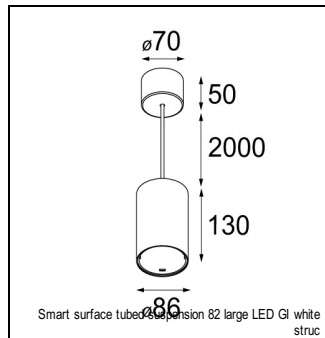

HUE-BRIDGE

70000617	PHILIPS HUE BRIDGE UK
70000616	PHILIPS HUE BRIDGE EU

SURFACE-TUBED

12842409	SMART SURFACE TUBED SUSPENSION 82 XL LED DALI GI WHITE STRUC
12842432	SMART SURFACE TUBED SUSPENSION 82 XL LED DALI GI BLACK STRUC
12842424	SMART SURFACE TUBED SUSPENSION 82 XL LED DALI GI BRUSHED ALU
12842309	SMART SURFACE TUBED SUSPENSION 82 XL LED 1-10V/PUSHDIM GI WHITE STRUC
12842332	SMART SURFACE TUBED SUSPENSION 82 XL LED 1-10V/PUSHDIM GI BLACK STRUC
12842324	SMART SURFACE TUBED SUSPENSION 82 XL LED 1-10V/PUSHDIM GI BRUSHED ALU
12842209	SMART SURFACE TUBED SUSPENSION 82 XL LED TRE DIM GI WHITE STRUC
12842232	SMART SURFACE TUBED SUSPENSION 82 XL LED TRE DIM GI BLACK STRUC
12842224	SMART SURFACE TUBED SUSPENSION 82 XL LED TRE DIM GI BRUSHED ALU
12842009	SMART SURFACE TUBED SUSPENSION 82 LARGE LED GI WHITE STRUC
12842032	SMART SURFACE TUBED SUSPENSION 82 LARGE LED GI BLACK STRUC
12842024	SMART SURFACE TUBED SUSPENSION 82 LARGE LED GI BRUSHED ALU
12844009	SMART SURFACE TUBED 82 LARGE LED GI WHITE STRUC
12844032	SMART SURFACE TUBED 82 LARGE LED GI BLACK STRUC
12844024	SMART SURFACE TUBED 82 LARGE LED GI BRUSHED ALU
12845009	SMART SURFACE TUBED 82 LARGE LED GE WHITE STRUC
12845032	SMART SURFACE TUBED 82 LARGE LED GE BLACK STRUC
12845024	SMART SURFACE TUBED 82 LARGE LED GE BRUSHED ALU
12841009	SMART SURFACE TUBED 82 SMALL LED GE WHITE STRUC
12841032	SMART SURFACE TUBED 82 SMALL LED GE BLACK STRUC

ACCESSORIES

SURFACE-TUBED

12843009	SMART SURFACE TUBED 82 XL LED TRE DIM GI WHITE STRUC
12843032	SMART SURFACE TUBED 82 XL LED TRE DIM GI BLACK STRUC
12843024	SMART SURFACE TUBED 82 XL LED TRE DIM GI BRUSHED ALU
12843109	SMART SURFACE TUBED 82 XL LED 1-10V/PUSHDIM GI WHITE STRUC
12843132	SMART SURFACE TUBED 82 XL LED 1-10V/PUSHDIM GI BLACK STRUC
12843124	SMART SURFACE TUBED 82 XL LED 1-10V/PUSHDIM GI BRUSHED ALU
12843209	SMART SURFACE TUBED 82 XL LED DALI GI WHITE STRUC
12843232	SMART SURFACE TUBED 82 XL LED DALI GI BLACK STRUC
12843224	SMART SURFACE TUBED 82 XL LED DALI GI BRUSHED ALU

CONBOX

10889830	CONBOX 190X192X130X256

RECESSED-FRAME

12500230	SMART RECESSED RING 82

GYPKIT

12291030	GYPKIT 210X190-2XØ70 R35-88
12290130	GYPKIT 190X190 - Ø70

MASK

12500132	SMART MASK 82 2X BLACK STRUC
12500109	SMART MASK 82 2X WHITE STRUC
12500146	SMART MASK 82 2X GOLD
12500032	SMART MASK 82 1X BLACK STRUC
12500009	SMART MASK 82 1X WHITE STRUC
12500046	SMART MASK 82 1X GOLD

SURFACE-BOX

12515109	SMART SURFACE BOX 82 2X LED 1-10V/PUSHDIM GI WHITE STRUC
12515132	SMART SURFACE BOX 82 2X LED 1-10V/PUSHDIM GI BLACK STRUC
12515009	SMART SURFACE BOX 82 2X LED TRE DIM GI WHITE STRUC
12515032	SMART SURFACE BOX 82 2X LED TRE DIM GI BLACK STRUC