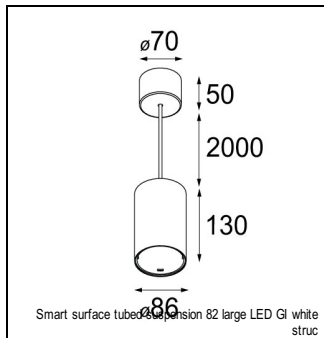

HUE-BRIDGE

70000617	PHILIPS HUE BRIDGE UK
70000616	PHILIPS HUE BRIDGE EU

SURFACE-TUBED

12842409	SMART SURFACE TUBED SUSPENSION 82 XL LED DALI GI WHITE STRUC
12842432	SMART SURFACE TUBED SUSPENSION 82 XL LED DALI GI BLACK STRUC
12842424	SMART SURFACE TUBED SUSPENSION 82 XL LED DALI GI BRUSHED ALU
12842309	SMART SURFACE TUBED SUSPENSION 82 XL LED 1-10V/PUSHDIM GI WHITE STRUC
12842332	SMART SURFACE TUBED SUSPENSION 82 XL LED 1-10V/PUSHDIM GI BLACK STRUC
12842324	SMART SURFACE TUBED SUSPENSION 82 XL LED 1-10V/PUSHDIM GI BRUSHED ALU
12842209	SMART SURFACE TUBED SUSPENSION 82 XL LED TRE DIM GI WHITE STRUC
12842232	SMART SURFACE TUBED SUSPENSION 82 XL LED TRE DIM GI BLACK STRUC
12842224	SMART SURFACE TUBED SUSPENSION 82 XL LED TRE DIM GI BRUSHED ALU
12842009	SMART SURFACE TUBED SUSPENSION 82 LARGE LED GI WHITE STRUC
12842032	SMART SURFACE TUBED SUSPENSION 82 LARGE LED GI BLACK STRUC
12842024	SMART SURFACE TUBED SUSPENSION 82 LARGE LED GI BRUSHED ALU
12844009	SMART SURFACE TUBED 82 LARGE LED GI WHITE STRUC
12844032	SMART SURFACE TUBED 82 LARGE LED GI BLACK STRUC
12844024	SMART SURFACE TUBED 82 LARGE LED GI BRUSHED ALU
12845009	SMART SURFACE TUBED 82 LARGE LED GE WHITE STRUC
12845032	SMART SURFACE TUBED 82 LARGE LED GE BLACK STRUC
12845024	SMART SURFACE TUBED 82 LARGE LED GE BRUSHED ALU
12841009	SMART SURFACE TUBED 82 SMALL LED GE WHITE STRUC
12841032	SMART SURFACE TUBED 82 SMALL LED GE BLACK STRUC

ACCESSORIES

SURFACE-TUBED

12843009	SMART SURFACE TUBED 82 XL LED TRE DIM GI WHITE STRUC
12843032	SMART SURFACE TUBED 82 XL LED TRE DIM GI BLACK STRUC
12843024	SMART SURFACE TUBED 82 XL LED TRE DIM GI BRUSHED ALU
12843109	SMART SURFACE TUBED 82 XL LED 1-10V/PUSHDIM GI WHITE STRUC
12843132	SMART SURFACE TUBED 82 XL LED 1-10V/PUSHDIM GI BLACK STRUC
12843124	SMART SURFACE TUBED 82 XL LED 1-10V/PUSHDIM GI BRUSHED ALU
12843209	SMART SURFACE TUBED 82 XL LED DALI GI WHITE STRUC
12843232	SMART SURFACE TUBED 82 XL LED DALI GI BLACK STRUC
12843224	SMART SURFACE TUBED 82 XL LED DALI GI BRUSHED ALU

CONBOX

10889830	CONBOX 190X192X130X256

RECESSED-FRAME

12500230	SMART RECESSED RING 82

GYPKIT

12291030	GYPKIT 210X190-2XØ70 R35-88
12290130	GYPKIT 190X190 - Ø70

MASK

12500132	SMART MASK 82 2X BLACK STRUC
12500109	SMART MASK 82 2X WHITE STRUC
12500146	SMART MASK 82 2X GOLD
12500032	SMART MASK 82 1X BLACK STRUC
12500009	SMART MASK 82 1X WHITE STRUC
12500046	SMART MASK 82 1X GOLD

SURFACE-BOX

12515109	SMART SURFACE BOX 82 2X LED 1-10V/PUSHDIM GI WHITE STRUC
12515132	SMART SURFACE BOX 82 2X LED 1-10V/PUSHDIM GI BLACK STRUC
12515009	SMART SURFACE BOX 82 2X LED TRE DIM GI WHITE STRUC
12515032	SMART SURFACE BOX 82 2X LED TRE DIM GI BLACK STRUC