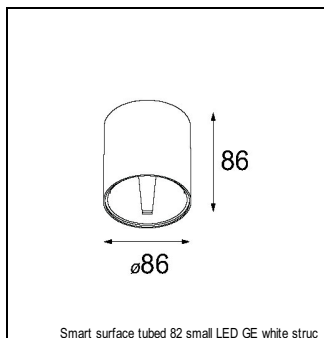

HUE-BRIDGE

70000617	PHILIPS HUE BRIDGE UK
70000616	PHILIPS HUE BRIDGE EU

SURFACE-TUBED

12842409	SMART SURFACE TUBED SUSPENSION 82 XL LED DALI GI WHITE STRUC
12842432	SMART SURFACE TUBED SUSPENSION 82 XL LED DALI GI BLACK STRUC
12842424	SMART SURFACE TUBED SUSPENSION 82 XL LED DALI GI BRUSHED ALU
12842309	SMART SURFACE TUBED SUSPENSION 82 XL LED 1-10V/PUSHDIM GI WHITE STRUC
12842332	SMART SURFACE TUBED SUSPENSION 82 XL LED 1-10V/PUSHDIM GI BLACK STRUC
12842324	SMART SURFACE TUBED SUSPENSION 82 XL LED 1-10V/PUSHDIM GI BRUSHED ALU
12842209	SMART SURFACE TUBED SUSPENSION 82 XL LED TRE DIM GI WHITE STRUC
12842232	SMART SURFACE TUBED SUSPENSION 82 XL LED TRE DIM GI BLACK STRUC
12842224	SMART SURFACE TUBED SUSPENSION 82 XL LED TRE DIM GI BRUSHED ALU
12842009	SMART SURFACE TUBED SUSPENSION 82 LARGE LED GI WHITE STRUC
12842032	SMART SURFACE TUBED SUSPENSION 82 LARGE LED GI BLACK STRUC
12842024	SMART SURFACE TUBED SUSPENSION 82 LARGE LED GI BRUSHED ALU
12844009	SMART SURFACE TUBED 82 LARGE LED GI WHITE STRUC
12844032	SMART SURFACE TUBED 82 LARGE LED GI BLACK STRUC
12844024	SMART SURFACE TUBED 82 LARGE LED GI BRUSHED ALU
12845009	SMART SURFACE TUBED 82 LARGE LED GE WHITE STRUC
12845032	SMART SURFACE TUBED 82 LARGE LED GE BLACK STRUC
12845024	SMART SURFACE TUBED 82 LARGE LED GE BRUSHED ALU
12841009	SMART SURFACE TUBED 82 SMALL LED GE WHITE STRUC
12841032	SMART SURFACE TUBED 82 SMALL LED GE BLACK STRUC

ACCESSORIES

SURFACE-TUBED

12843009	SMART SURFACE TUBED 82 XL LED TRE DIM GI WHITE STRUC
12843032	SMART SURFACE TUBED 82 XL LED TRE DIM GI BLACK STRUC
12843024	SMART SURFACE TUBED 82 XL LED TRE DIM GI BRUSHED ALU
12843109	SMART SURFACE TUBED 82 XL LED 1-10V/PUSHDIM GI WHITE STRUC
12843132	SMART SURFACE TUBED 82 XL LED 1-10V/PUSHDIM GI BLACK STRUC
12843124	SMART SURFACE TUBED 82 XL LED 1-10V/PUSHDIM GI BRUSHED ALU
12843209	SMART SURFACE TUBED 82 XL LED DALI GI WHITE STRUC
12843232	SMART SURFACE TUBED 82 XL LED DALI GI BLACK STRUC
12843224	SMART SURFACE TUBED 82 XL LED DALI GI BRUSHED ALU

CONBOX

10889830	CONBOX 190X192X130X256

RECESSED-FRAME

12500230	SMART RECESSED RING 82

GYPKIT

12291030	GYPKIT 210X190-2XØ70 R35-88
12290130	GYPKIT 190X190 - Ø70

MASK

12500132	SMART MASK 82 2X BLACK STRUC
12500109	SMART MASK 82 2X WHITE STRUC
12500146	SMART MASK 82 2X GOLD
12500032	SMART MASK 82 1X BLACK STRUC
12500009	SMART MASK 82 1X WHITE STRUC
12500046	SMART MASK 82 1X GOLD

SURFACE-BOX

12515109	SMART SURFACE BOX 82 2X LED 1-10V/PUSHDIM GI WHITE STRUC
12515132	SMART SURFACE BOX 82 2X LED 1-10V/PUSHDIM GI BLACK STRUC
12515009	SMART SURFACE BOX 82 2X LED TRE DIM GI WHITE STRUC
12515032	SMART SURFACE BOX 82 2X LED TRE DIM GI BLACK STRUC