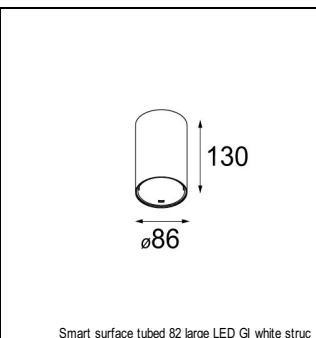

HUE-BRIDGE

70000617	PHILIPS HUE BRIDGE UK
70000616	PHILIPS HUE BRIDGE EU

SURFACE-TUBED

12842409	SMART SURFACE TUBED SUSPENSION 82 XL LED DALI GI WHITE STRUC
12842432	SMART SURFACE TUBED SUSPENSION 82 XL LED DALI GI BLACK STRUC
12842424	SMART SURFACE TUBED SUSPENSION 82 XL LED DALI GI BRUSHED ALU
12842309	SMART SURFACE TUBED SUSPENSION 82 XL LED 1-10V/PUSHDIM GI WHITE STRUC
12842332	SMART SURFACE TUBED SUSPENSION 82 XL LED 1-10V/PUSHDIM GI BLACK STRUC
12842324	SMART SURFACE TUBED SUSPENSION 82 XL LED 1-10V/PUSHDIM GI BRUSHED ALU
12842209	SMART SURFACE TUBED SUSPENSION 82 XL LED TRE DIM GI WHITE STRUC
12842232	SMART SURFACE TUBED SUSPENSION 82 XL LED TRE DIM GI BLACK STRUC
12842224	SMART SURFACE TUBED SUSPENSION 82 XL LED TRE DIM GI BRUSHED ALU
12842009	SMART SURFACE TUBED SUSPENSION 82 LARGE LED GI WHITE STRUC
12842032	SMART SURFACE TUBED SUSPENSION 82 LARGE LED GI BLACK STRUC
12842024	SMART SURFACE TUBED SUSPENSION 82 LARGE LED GI BRUSHED ALU
12844009	SMART SURFACE TUBED 82 LARGE LED GI WHITE STRUC
12844032	SMART SURFACE TUBED 82 LARGE LED GI BLACK STRUC
12844024	SMART SURFACE TUBED 82 LARGE LED GI BRUSHED ALU
12845009	SMART SURFACE TUBED 82 LARGE LED GE WHITE STRUC
12845032	SMART SURFACE TUBED 82 LARGE LED GE BLACK STRUC
12845024	SMART SURFACE TUBED 82 LARGE LED GE BRUSHED ALU
12841009	SMART SURFACE TUBED 82 SMALL LED GE WHITE STRUC
12841032	SMART SURFACE TUBED 82 SMALL LED GE BLACK STRUC

ACCESSORIES

SURFACE-TUBED

12843009	SMART SURFACE TUBED 82 XL LED TRE DIM GI WHITE STRUC
12843032	SMART SURFACE TUBED 82 XL LED TRE DIM GI BLACK STRUC
12843024	SMART SURFACE TUBED 82 XL LED TRE DIM GI BRUSHED ALU
12843109	SMART SURFACE TUBED 82 XL LED 1-10V/PUSHDIM GI WHITE STRUC
12843132	SMART SURFACE TUBED 82 XL LED 1-10V/PUSHDIM GI BLACK STRUC
12843124	SMART SURFACE TUBED 82 XL LED 1-10V/PUSHDIM GI BRUSHED ALU
12843209	SMART SURFACE TUBED 82 XL LED DALI GI WHITE STRUC
12843232	SMART SURFACE TUBED 82 XL LED DALI GI BLACK STRUC
12843224	SMART SURFACE TUBED 82 XL LED DALI GI BRUSHED ALU

CONBOX

10889830	CONBOX 190X192X130X256

RECESSED-FRAME

12500230	SMART RECESSED RING 82

GYPKIT

12291030	GYPKIT 210X190-2XØ70 R35-88
12290130	GYPKIT 190X190 - Ø70

MASK

12500132	SMART MASK 82 2X BLACK STRUC
12500109	SMART MASK 82 2X WHITE STRUC
12500146	SMART MASK 82 2X GOLD
12500032	SMART MASK 82 1X BLACK STRUC
12500009	SMART MASK 82 1X WHITE STRUC
12500046	SMART MASK 82 1X GOLD

SURFACE-BOX

12515109	SMART SURFACE BOX 82 2X LED 1-10V/PUSHDIM GI WHITE STRUC
12515132	SMART SURFACE BOX 82 2X LED 1-10V/PUSHDIM GI BLACK STRUC
12515009	SMART SURFACE BOX 82 2X LED TRE DIM GI WHITE STRUC
12515032	SMART SURFACE BOX 82 2X LED TRE DIM GI BLACK STRUC