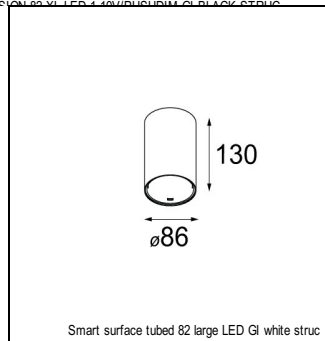

Art. Nr. 12412832

SPECIFICATIONS

Lamp	1x LED Array	
Gear / Transfo	LED gear not incl.	
Cut-out size	ø 70 h 60	
Weight	0.36kg	
Min. Distance	0.1 m	
IP	IP54	
Glow Wire Test	960°	
Lifetime	L80 B20 @ 50.000 hrs	
CRI	90	
Power supply	500mA 18.4Vf	350mA 17.8Vf
Connected load	9.2W	6.2W
Lumen	603lm	479lm
Efficacy	66lm/W	77lm/W
UGR	14	13
Adjustability	Not Applicable	
Remark	! 3500K on request ! can be combined with Smart mask ! can be combined with Smart surface box & surface tubed (surface/suspension)	

CONBOX

10889830	CONBOX 190X192X130X256
----------	------------------------

RECESSED-FRAME

12500230	SMART RECESSED RING 82
----------	------------------------

SURFACE-TUBED

12844009	SMART SURFACE TUBED 82 LARGE LED GI WHITE STRUC
12844032	SMART SURFACE TUBED 82 LARGE LED GI BLACK STRUC
12844024	SMART SURFACE TUBED 82 LARGE LED GI BRUSHED ALU
12845009	SMART SURFACE TUBED 82 LARGE LED GE WHITE STRUC
12845032	SMART SURFACE TUBED 82 LARGE LED GE BLACK STRUC
12845024	SMART SURFACE TUBED 82 LARGE LED GE BRUSHED ALU
12842409	SMART SURFACE TUBED SUSPENSION 82 XL LED DALI GI WHITE STRUC
12842432	SMART SURFACE TUBED SUSPENSION 82 XL LED DALI GI BLACK STRUC
12842424	SMART SURFACE TUBED SUSPENSION 82 XL LED DALI GI BRUSHED ALU
12842309	SMART SURFACE TUBED SUSPENSION 82 XL LED 1-10V/PUSHDIM GI WHITE STRUC
12842332	SMART SURFACE TUBED SUSPENSION 82 XL LED 1-10V/PUSHDIM GI BLACK STRUC