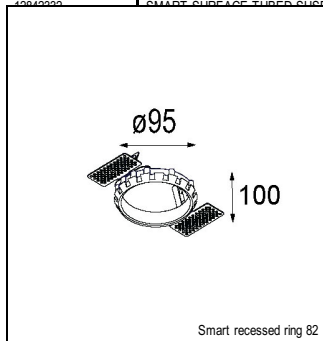

Art. Nr. 12412832

SPECIFICATIONS

Lamp	1x LED Array	
Gear / Transfo	LED gear not incl.	
Cut-out size	ø 70 h 60	
Weight	0.36kg	
Min. Distance	0.1 m	
IP	IP54	
Glow Wire Test	960°	
Lifetime	L80 B20 @ 50.000 hrs	
CRI	90	
Power supply	500mA 18.4Vf	350mA 17.8Vf
Connected load	9.2W	6.2W
Lumen	603lm	479lm
Efficacy	66lm/W	77lm/W
UGR	14	13
Adjustability	Not Applicable	
Remark	! 3500K on request ! can be combined with Smart mask ! can be combined with Smart surface box & surface tubed (surface/suspension)	

CONBOX

10889830	CONBOX 190X192X130X256
----------	------------------------

RECESSED-FRAME

12500230	SMART RECESSED RING 82
----------	------------------------

SURFACE-TUBED

12844009	SMART SURFACE TUBED 82 LARGE LED GI WHITE STRUC
12844032	SMART SURFACE TUBED 82 LARGE LED GI BLACK STRUC
12844024	SMART SURFACE TUBED 82 LARGE LED GI BRUSHED ALU
12845009	SMART SURFACE TUBED 82 LARGE LED GE WHITE STRUC
12845032	SMART SURFACE TUBED 82 LARGE LED GE BLACK STRUC
12845024	SMART SURFACE TUBED 82 LARGE LED GE BRUSHED ALU
12842409	SMART SURFACE TUBED SUSPENSION 82 XL LED DALI GI WHITE STRUC
12842432	SMART SURFACE TUBED SUSPENSION 82 XL LED DALI GI BLACK STRUC
12842424	SMART SURFACE TUBED SUSPENSION 82 XL LED DALI GI BRUSHED ALU
12842309	SMART SURFACE TUBED SUSPENSION 82 XL LED 1-10V/PUSHDIM GI WHITE STRUC
12842332	SMART SURFACE TUBED SUSPENSION 82 XL LED 1-10V/PUSHDIM GI BLACK STRUC