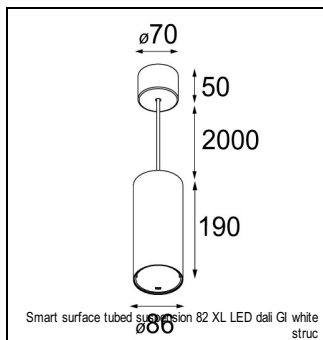

Art. Nr. 12412832

SPECIFICATIONS

Lamp	1x LED Array	
Gear / Transfo	LED gear not incl.	
Cut-out size	ø 70 h 60	
Weight	0.36kg	
Min. Distance	0.1 m	
IP	IP54	
Glow Wire Test	960°	
Lifetime	L80 B20 @ 50.000 hrs	
CRI	90	
Power supply	500mA 18.4Vf	350mA 17.8Vf
Connected load	9.2W	6.2W
Lumen	603lm	479lm
Efficacy	66lm/W	77lm/W
UGR	14	13
Adjustability	Not Applicable	
Remark	! 3500K on request ! can be combined with Smart mask ! can be combined with Smart surface box & surface tubed (surface/suspension)	

CONBOX

10889830	CONBOX 190X192X130X256
----------	------------------------

RECESSED-FRAME

12500230	SMART RECESSED RING 82
----------	------------------------

SURFACE-TUBED

12844009	SMART SURFACE TUBED 82 LARGE LED GI WHITE STRUC
12844032	SMART SURFACE TUBED 82 LARGE LED GI BLACK STRUC
12844024	SMART SURFACE TUBED 82 LARGE LED GI BRUSHED ALU
12845009	SMART SURFACE TUBED 82 LARGE LED GE WHITE STRUC
12845032	SMART SURFACE TUBED 82 LARGE LED GE BLACK STRUC
12845024	SMART SURFACE TUBED 82 LARGE LED GE BRUSHED ALU
12842409	SMART SURFACE TUBED SUSPENSION 82 XL LED DALI GI WHITE STRUC
12842432	SMART SURFACE TUBED SUSPENSION 82 XL LED DALI GI BLACK STRUC
12842424	SMART SURFACE TUBED SUSPENSION 82 XL LED DALI GI BRUSHED ALU
12842309	SMART SURFACE TUBED SUSPENSION 82 XL LED 1-10V/PUSHDIM GI WHITE STRUC
12842332	SMART SURFACE TUBED SUSPENSION 82 XL LED 1-10V/PUSHDIM GI BLACK STRUC