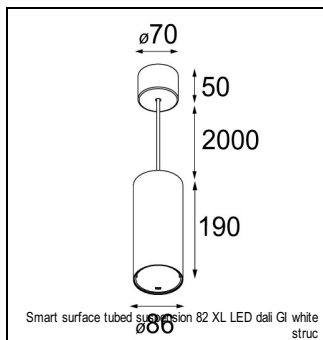

Art. Nr. 12412746

SPECIFICATIONS

Lamp	1x LED Array	
Gear / Transfo	LED gear not incl.	
Cut-out size	ø 70 h 60	
Weight	0.36kg	
Min. Distance	0.1 m	
IP	IP54	
Glow Wire Test	960°	
Lifetime	L80 B20 @ 50.000 hrs	
CRI	90	
Power supply	500mA	350mA
	18.4Vf	17.8Vf
Connected load	9.2W	6.2W
Lumen	618lm	461lm
Efficacy	67lm/W	74lm/W
UGR	17	16
Adjustability	Not Applicable	
Remark	! 3500K on request ! can be combined with Smart mask ! can be combined with Smart surface box & surface tubed (surface/suspension)	

CONBOX

10889830	CONBOX 190X192X130X256
----------	------------------------

RECESSED-FRAME

12500230	SMART RECESSED RING 82
----------	------------------------

SURFACE-TUBED

12844009	SMART SURFACE TUBED 82 LARGE LED GI WHITE STRUC
12844032	SMART SURFACE TUBED 82 LARGE LED GI BLACK STRUC
12844024	SMART SURFACE TUBED 82 LARGE LED GI BRUSHED ALU
12845009	SMART SURFACE TUBED 82 LARGE LED GE WHITE STRUC
12845032	SMART SURFACE TUBED 82 LARGE LED GE BLACK STRUC
12845024	SMART SURFACE TUBED 82 LARGE LED GE BRUSHED ALU
12842409	SMART SURFACE TUBED SUSPENSION 82 XL LED DALI GI WHITE STRUC
12842432	SMART SURFACE TUBED SUSPENSION 82 XL LED DALI GI BLACK STRUC
12842424	SMART SURFACE TUBED SUSPENSION 82 XL LED DALI GI BRUSHED ALU
12842309	SMART SURFACE TUBED SUSPENSION 82 XL LED 1-10V/PUSHDIM GI WHITE STRUC
12842332	SMART SURFACE TUBED SUSPENSION 82 XL LED 1-10V/PUSHDIM GI BLACK STRUC