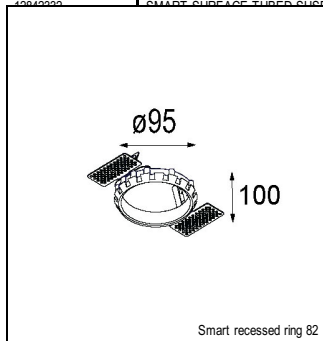

Art. Nr. 12412746

SPECIFICATIONS

Lamp	1x LED Array	
Gear / Transfo	LED gear not incl.	
Cut-out size	ø 70 h 60	
Weight	0.36kg	
Min. Distance	0.1 m	
IP	IP54	
Glow Wire Test	960°	
Lifetime	L80 B20 @ 50.000 hrs	
CRI	90	
Power supply	500mA	350mA
	18.4Vf	17.8Vf
Connected load	9.2W	6.2W
Lumen	618lm	461lm
Efficacy	67lm/W	74lm/W
UGR	17	16
Adjustability	Not Applicable	
Remark	! 3500K on request ! can be combined with Smart mask ! can be combined with Smart surface box & surface tubed (surface/suspension)	

CONBOX

10889830	CONBOX 190X192X130X256
----------	------------------------

RECESSED-FRAME

12500230	SMART RECESSED RING 82
----------	------------------------

SURFACE-TUBED

12844009	SMART SURFACE TUBED 82 LARGE LED GI WHITE STRUC
12844032	SMART SURFACE TUBED 82 LARGE LED GI BLACK STRUC
12844024	SMART SURFACE TUBED 82 LARGE LED GI BRUSHED ALU
12845009	SMART SURFACE TUBED 82 LARGE LED GE WHITE STRUC
12845032	SMART SURFACE TUBED 82 LARGE LED GE BLACK STRUC
12845024	SMART SURFACE TUBED 82 LARGE LED GE BRUSHED ALU
12842409	SMART SURFACE TUBED SUSPENSION 82 XL LED DALI GI WHITE STRUC
12842432	SMART SURFACE TUBED SUSPENSION 82 XL LED DALI GI BLACK STRUC
12842424	SMART SURFACE TUBED SUSPENSION 82 XL LED DALI GI BRUSHED ALU
12842309	SMART SURFACE TUBED SUSPENSION 82 XL LED 1-10V/PUSHDIM GI WHITE STRUC
12842332	SMART SURFACE TUBED SUSPENSION 82 XL LED 1-10V/PUSHDIM GI BLACK STRUC