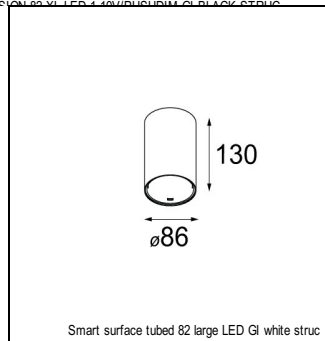

Art. Nr. 12412746

SPECIFICATIONS

Lamp	1x LED Array	
Gear / Transfo	LED gear not incl.	
Cut-out size	ø 70 h 60	
Weight	0.36kg	
Min. Distance	0.1 m	
IP	IP54	
Glow Wire Test	960°	
Lifetime	L80 B20 @ 50.000 hrs	
CRI	90	
Power supply	500mA	350mA
	18.4Vf	17.8Vf
Connected load	9.2W	6.2W
Lumen	618lm	461lm
Efficacy	67lm/W	74lm/W
UGR	17	16
Adjustability	Not Applicable	
Remark	! 3500K on request ! can be combined with Smart mask ! can be combined with Smart surface box & surface tubed (surface/suspension)	

CONBOX

10889830	CONBOX 190X192X130X256
----------	------------------------

RECESSED-FRAME

12500230	SMART RECESSED RING 82
----------	------------------------

SURFACE-TUBED

12844009	SMART SURFACE TUBED 82 LARGE LED GI WHITE STRUC
12844032	SMART SURFACE TUBED 82 LARGE LED GI BLACK STRUC
12844024	SMART SURFACE TUBED 82 LARGE LED GI BRUSHED ALU
12845009	SMART SURFACE TUBED 82 LARGE LED GE WHITE STRUC
12845032	SMART SURFACE TUBED 82 LARGE LED GE BLACK STRUC
12845024	SMART SURFACE TUBED 82 LARGE LED GE BRUSHED ALU
12842409	SMART SURFACE TUBED SUSPENSION 82 XL LED DALI GI WHITE STRUC
12842432	SMART SURFACE TUBED SUSPENSION 82 XL LED DALI GI BLACK STRUC
12842424	SMART SURFACE TUBED SUSPENSION 82 XL LED DALI GI BRUSHED ALU
12842309	SMART SURFACE TUBED SUSPENSION 82 XL LED 1-10V/PUSHDIM GI WHITE STRUC
12842332	SMART SURFACE TUBED SUSPENSION 82 XL LED 1-10V/PUSHDIM GI BLACK STRUC