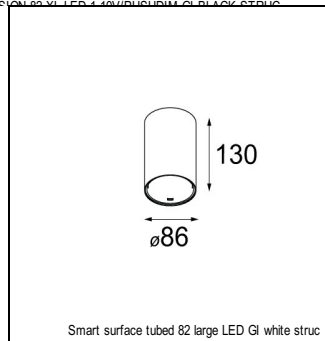

Art. Nr. 12412732

SPECIFICATIONS

Lamp	1x LED Array	
Gear / Transfo	LED gear not incl.	
Cut-out size	ø 70 h 60	
Weight	0.36kg	
Min. Distance	0.1 m	
IP	IP54	
Glow Wire Test	960°	
Lifetime	L80 B20 @ 50.000 hrs	
CRI	90	
Power supply	500mA 18.4Vf	350mA 17.8Vf
Connected load	9.2W	6.2W
Lumen	588lm	438lm
Efficacy	64lm/W	71lm/W
UGR	13	12
Adjustability	Not Applicable	
Remark	! 3500K on request ! can be combined with Smart mask ! can be combined with Smart surface box & surface tubed (surface/suspension)	

CONBOX

10889830	CONBOX 190X192X130X256
----------	------------------------

RECESSED-FRAME

12500230	SMART RECESSED RING 82
----------	------------------------

SURFACE-TUBED

12844009	SMART SURFACE TUBED 82 LARGE LED GI WHITE STRUC
12844032	SMART SURFACE TUBED 82 LARGE LED GI BLACK STRUC
12844024	SMART SURFACE TUBED 82 LARGE LED GI BRUSHED ALU
12845009	SMART SURFACE TUBED 82 LARGE LED GE WHITE STRUC
12845032	SMART SURFACE TUBED 82 LARGE LED GE BLACK STRUC
12845024	SMART SURFACE TUBED 82 LARGE LED GE BRUSHED ALU
12842409	SMART SURFACE TUBED SUSPENSION 82 XL LED DALI GI WHITE STRUC
12842432	SMART SURFACE TUBED SUSPENSION 82 XL LED DALI GI BLACK STRUC
12842424	SMART SURFACE TUBED SUSPENSION 82 XL LED DALI GI BRUSHED ALU
12842309	SMART SURFACE TUBED SUSPENSION 82 XL LED 1-10V/PUSHDIM GI WHITE STRUC
12842332	SMART SURFACE TUBED SUSPENSION 82 XL LED 1-10V/PUSHDIM GI BLACK STRUC