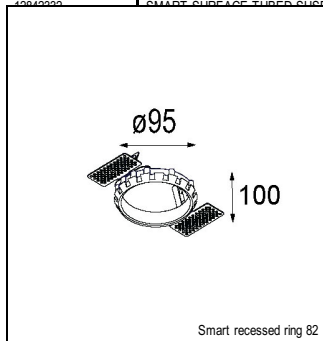

Art. Nr. 12412732

SPECIFICATIONS

Lamp	1x LED Array	
Gear / Transfo	LED gear not incl.	
Cut-out size	ø 70 h 60	
Weight	0.36kg	
Min. Distance	0.1 m	
IP	IP54	
Glow Wire Test	960°	
Lifetime	L80 B20 @ 50.000 hrs	
CRI	90	
Power supply	500mA 18.4Vf	350mA 17.8Vf
Connected load	9.2W	6.2W
Lumen	588lm	438lm
Efficacy	64lm/W	71lm/W
UGR	13	12
Adjustability	Not Applicable	
Remark	! 3500K on request ! can be combined with Smart mask ! can be combined with Smart surface box & surface tubed (surface/suspension)	

CONBOX

10889830	CONBOX 190X192X130X256
----------	------------------------

RECESSED-FRAME

12500230	SMART RECESSED RING 82
----------	------------------------

SURFACE-TUBED

12844009	SMART SURFACE TUBED 82 LARGE LED GI WHITE STRUC
12844032	SMART SURFACE TUBED 82 LARGE LED GI BLACK STRUC
12844024	SMART SURFACE TUBED 82 LARGE LED GI BRUSHED ALU
12845009	SMART SURFACE TUBED 82 LARGE LED GE WHITE STRUC
12845032	SMART SURFACE TUBED 82 LARGE LED GE BLACK STRUC
12845024	SMART SURFACE TUBED 82 LARGE LED GE BRUSHED ALU
12842409	SMART SURFACE TUBED SUSPENSION 82 XL LED DALI GI WHITE STRUC
12842432	SMART SURFACE TUBED SUSPENSION 82 XL LED DALI GI BLACK STRUC
12842424	SMART SURFACE TUBED SUSPENSION 82 XL LED DALI GI BRUSHED ALU
12842309	SMART SURFACE TUBED SUSPENSION 82 XL LED 1-10V/PUSHDIM GI WHITE STRUC
12842332	SMART SURFACE TUBED SUSPENSION 82 XL LED 1-10V/PUSHDIM GI BLACK STRUC