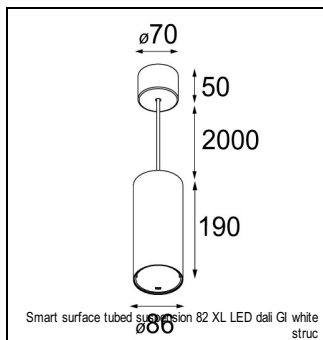

Art. Nr. 12412732

SPECIFICATIONS

Lamp	1x LED Array	
Gear / Transfo	LED gear not incl.	
Cut-out size	ø 70 h 60	
Weight	0.36kg	
Min. Distance	0.1 m	
IP	IP54	
Glow Wire Test	960°	
Lifetime	L80 B20 @ 50.000 hrs	
CRI	90	
Power supply	500mA 18.4Vf	350mA 17.8Vf
Connected load	9.2W	6.2W
Lumen	588lm	438lm
Efficacy	64lm/W	71lm/W
UGR	13	12
Adjustability	Not Applicable	
Remark	! 3500K on request ! can be combined with Smart mask ! can be combined with Smart surface box & surface tubed (surface/suspension)	

CONBOX

10889830	CONBOX 190X192X130X256
----------	------------------------

RECESSED-FRAME

12500230	SMART RECESSED RING 82
----------	------------------------

SURFACE-TUBED

12844009	SMART SURFACE TUBED 82 LARGE LED GI WHITE STRUC
12844032	SMART SURFACE TUBED 82 LARGE LED GI BLACK STRUC
12844024	SMART SURFACE TUBED 82 LARGE LED GI BRUSHED ALU
12845009	SMART SURFACE TUBED 82 LARGE LED GE WHITE STRUC
12845032	SMART SURFACE TUBED 82 LARGE LED GE BLACK STRUC
12845024	SMART SURFACE TUBED 82 LARGE LED GE BRUSHED ALU
12842409	SMART SURFACE TUBED SUSPENSION 82 XL LED DALI GI WHITE STRUC
12842432	SMART SURFACE TUBED SUSPENSION 82 XL LED DALI GI BLACK STRUC
12842424	SMART SURFACE TUBED SUSPENSION 82 XL LED DALI GI BRUSHED ALU
12842309	SMART SURFACE TUBED SUSPENSION 82 XL LED 1-10V/PUSHDIM GI WHITE STRUC
12842332	SMART SURFACE TUBED SUSPENSION 82 XL LED 1-10V/PUSHDIM GI BLACK STRUC