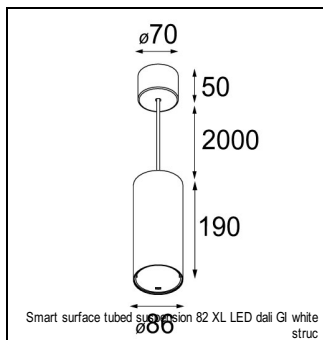

Art. Nr. 12412646

SPECIFICATIONS

Lamp	1x LED Array	
Gear / Transfo	LED gear not incl.	
Cut-out size	ø 70 h 60	
Weight	0.36kg	
Min. Distance	0.1 m	
IP	IP54	
Glow Wire Test	960°	
Lifetime	L80 B20 @ 50.000 hrs	
CRI	90	
Power supply	500mA 18.4Vf	350mA 17.8Vf
Connected load	9.2W	6.2W
Lumen	595lm	443lm
Efficacy	65lm/W	71lm/W
UGR	17	16
Adjustability	Not Applicable	
Remark	! 3500K on request ! can be combined with Smart mask ! can be combined with Smart surface box & surface tubed (surface/suspension)	

CONBOX

10889830	CONBOX 190X192X130X256
----------	------------------------

RECESSED-FRAME

12500230	SMART RECESSED RING 82
----------	------------------------

SURFACE-TUBED

12844009	SMART SURFACE TUBED 82 LARGE LED GI WHITE STRUC
12844032	SMART SURFACE TUBED 82 LARGE LED GI BLACK STRUC
12844024	SMART SURFACE TUBED 82 LARGE LED GI BRUSHED ALU
12845009	SMART SURFACE TUBED 82 LARGE LED GE WHITE STRUC
12845032	SMART SURFACE TUBED 82 LARGE LED GE BLACK STRUC
12845024	SMART SURFACE TUBED 82 LARGE LED GE BRUSHED ALU
12842409	SMART SURFACE TUBED SUSPENSION 82 XL LED DALI GI WHITE STRUC
12842432	SMART SURFACE TUBED SUSPENSION 82 XL LED DALI GI BLACK STRUC
12842424	SMART SURFACE TUBED SUSPENSION 82 XL LED DALI GI BRUSHED ALU
12842309	SMART SURFACE TUBED SUSPENSION 82 XL LED 1-10V/PUSHDIM GI WHITE STRUC
12842332	SMART SURFACE TUBED SUSPENSION 82 XL LED 1-10V/PUSHDIM GI BLACK STRUC