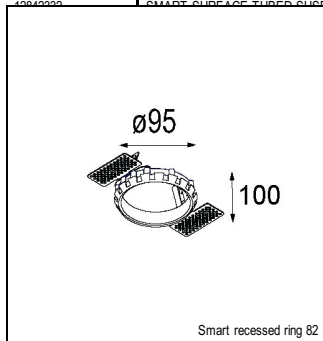

Art. Nr. 12412646

SPECIFICATIONS

Lamp	1x LED Array	
Gear / Transfo	LED gear not incl.	
Cut-out size	ø 70 h 60	
Weight	0.36kg	
Min. Distance	0.1 m	
IP	IP54	
Glow Wire Test	960°	
Lifetime	L80 B20 @ 50.000 hrs	
CRI	90	
Power supply	500mA 18.4Vf	350mA 17.8Vf
Connected load	9.2W	6.2W
Lumen	595lm	443lm
Efficacy	65lm/W	71lm/W
UGR	17	16
Adjustability	Not Applicable	
Remark	! 3500K on request ! can be combined with Smart mask ! can be combined with Smart surface box & surface tubed (surface/suspension)	

CONBOX

10889830	CONBOX 190X192X130X256
----------	------------------------

RECESSED-FRAME

12500230	SMART RECESSED RING 82
----------	------------------------

SURFACE-TUBED

12844009	SMART SURFACE TUBED 82 LARGE LED GI WHITE STRUC
12844032	SMART SURFACE TUBED 82 LARGE LED GI BLACK STRUC
12844024	SMART SURFACE TUBED 82 LARGE LED GI BRUSHED ALU
12845009	SMART SURFACE TUBED 82 LARGE LED GE WHITE STRUC
12845032	SMART SURFACE TUBED 82 LARGE LED GE BLACK STRUC
12845024	SMART SURFACE TUBED 82 LARGE LED GE BRUSHED ALU
12842409	SMART SURFACE TUBED SUSPENSION 82 XL LED DALI GI WHITE STRUC
12842432	SMART SURFACE TUBED SUSPENSION 82 XL LED DALI GI BLACK STRUC
12842424	SMART SURFACE TUBED SUSPENSION 82 XL LED DALI GI BRUSHED ALU
12842309	SMART SURFACE TUBED SUSPENSION 82 XL LED 1-10V/PUSHDIM GI WHITE STRUC
12842332	SMART SURFACE TUBED SUSPENSION 82 XL LED 1-10V/PUSHDIM GI BLACK STRUC