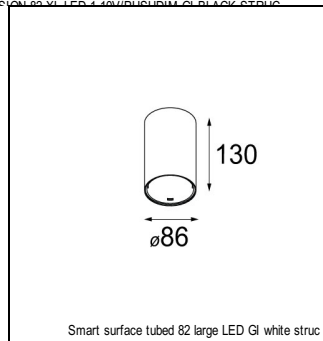

Art. Nr. 12412646

SPECIFICATIONS

Lamp	1x LED Array	
Gear / Transfo	LED gear not incl.	
Cut-out size	ø 70 h 60	
Weight	0.36kg	
Min. Distance	0.1 m	
IP	IP54	
Glow Wire Test	960°	
Lifetime	L80 B20 @ 50.000 hrs	
CRI	90	
Power supply	500mA 18.4Vf	350mA 17.8Vf
Connected load	9.2W	6.2W
Lumen	595lm	443lm
Efficacy	65lm/W	71lm/W
UGR	17	16
Adjustability	Not Applicable	
Remark	! 3500K on request ! can be combined with Smart mask ! can be combined with Smart surface box & surface tubed (surface/suspension)	

CONBOX

10889830	CONBOX 190X192X130X256
----------	------------------------

RECESSED-FRAME

12500230	SMART RECESSED RING 82
----------	------------------------

SURFACE-TUBED

12844009	SMART SURFACE TUBED 82 LARGE LED GI WHITE STRUC
12844032	SMART SURFACE TUBED 82 LARGE LED GI BLACK STRUC
12844024	SMART SURFACE TUBED 82 LARGE LED GI BRUSHED ALU
12845009	SMART SURFACE TUBED 82 LARGE LED GE WHITE STRUC
12845032	SMART SURFACE TUBED 82 LARGE LED GE BLACK STRUC
12845024	SMART SURFACE TUBED 82 LARGE LED GE BRUSHED ALU
12842409	SMART SURFACE TUBED SUSPENSION 82 XL LED DALI GI WHITE STRUC
12842432	SMART SURFACE TUBED SUSPENSION 82 XL LED DALI GI BLACK STRUC
12842424	SMART SURFACE TUBED SUSPENSION 82 XL LED DALI GI BRUSHED ALU
12842309	SMART SURFACE TUBED SUSPENSION 82 XL LED 1-10V/PUSHDIM GI WHITE STRUC
12842332	SMART SURFACE TUBED SUSPENSION 82 XL LED 1-10V/PUSHDIM GI BLACK STRUC