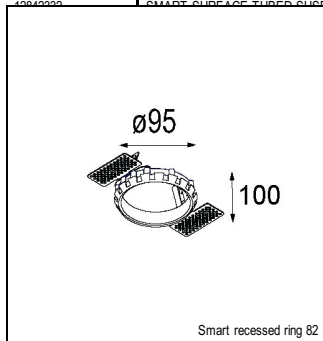

Art. Nr. 12412632

SPECIFICATIONS

Lamp	1x LED Array	
Gear / Transfo	LED gear not incl.	
Cut-out size	ø 70 h 60	
Weight	0.36kg	
Min. Distance	0.1 m	
IP	IP54	
Glow Wire Test	960°	
Lifetime	L80 B20 @ 50.000 hrs	
CRI	90	
Power supply	500mA 18.4Vf	350mA 17.8Vf
Connected load	9.2W	6.2W
Lumen	566lm	422lm
Efficacy	62lm/W	68lm/W
UGR	13	12
Adjustability	Not Applicable	
Remark	! 3500K on request ! can be combined with Smart mask ! can be combined with Smart surface box & surface tubed (surface/suspension)	

CONBOX

10889830	CONBOX 190X192X130X256
----------	------------------------

RECESSED-FRAME

12500230	SMART RECESSED RING 82
----------	------------------------

SURFACE-TUBED

12844009	SMART SURFACE TUBED 82 LARGE LED GI WHITE STRUC
12844032	SMART SURFACE TUBED 82 LARGE LED GI BLACK STRUC
12844024	SMART SURFACE TUBED 82 LARGE LED GI BRUSHED ALU
12845009	SMART SURFACE TUBED 82 LARGE LED GE WHITE STRUC
12845032	SMART SURFACE TUBED 82 LARGE LED GE BLACK STRUC
12845024	SMART SURFACE TUBED 82 LARGE LED GE BRUSHED ALU
12842409	SMART SURFACE TUBED SUSPENSION 82 XL LED DALI GI WHITE STRUC
12842432	SMART SURFACE TUBED SUSPENSION 82 XL LED DALI GI BLACK STRUC
12842424	SMART SURFACE TUBED SUSPENSION 82 XL LED DALI GI BRUSHED ALU
12842309	SMART SURFACE TUBED SUSPENSION 82 XL LED 1-10V/PUSHDIM GI WHITE STRUC
12842332	SMART SURFACE TUBED SUSPENSION 82 XL LED 1-10V/PUSHDIM GI BLACK STRUC