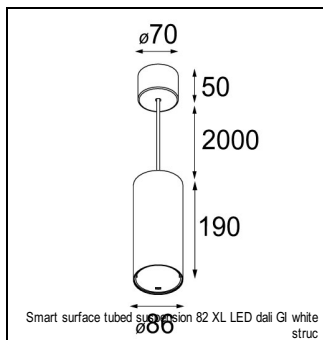

Art. Nr. 12412632

SPECIFICATIONS

Lamp	1x LED Array	
Gear / Transfo	LED gear not incl.	
Cut-out size	ø 70 h 60	
Weight	0.36kg	
Min. Distance	0.1 m	
IP	IP54	
Glow Wire Test	960°	
Lifetime	L80 B20 @ 50.000 hrs	
CRI	90	
Power supply	500mA 18.4Vf	350mA 17.8Vf
Connected load	9.2W	6.2W
Lumen	566lm	422lm
Efficacy	62lm/W	68lm/W
UGR	13	12
Adjustability	Not Applicable	
Remark	! 3500K on request ! can be combined with Smart mask ! can be combined with Smart surface box & surface tubed (surface/suspension)	

CONBOX

10889830	CONBOX 190X192X130X256
----------	------------------------

RECESSED-FRAME

12500230	SMART RECESSED RING 82
----------	------------------------

SURFACE-TUBED

12844009	SMART SURFACE TUBED 82 LARGE LED GI WHITE STRUC
12844032	SMART SURFACE TUBED 82 LARGE LED GI BLACK STRUC
12844024	SMART SURFACE TUBED 82 LARGE LED GI BRUSHED ALU
12845009	SMART SURFACE TUBED 82 LARGE LED GE WHITE STRUC
12845032	SMART SURFACE TUBED 82 LARGE LED GE BLACK STRUC
12845024	SMART SURFACE TUBED 82 LARGE LED GE BRUSHED ALU
12842409	SMART SURFACE TUBED SUSPENSION 82 XL LED DALI GI WHITE STRUC
12842432	SMART SURFACE TUBED SUSPENSION 82 XL LED DALI GI BLACK STRUC
12842424	SMART SURFACE TUBED SUSPENSION 82 XL LED DALI GI BRUSHED ALU
12842309	SMART SURFACE TUBED SUSPENSION 82 XL LED 1-10V/PUSHDIM GI WHITE STRUC
12842332	SMART SURFACE TUBED SUSPENSION 82 XL LED 1-10V/PUSHDIM GI BLACK STRUC