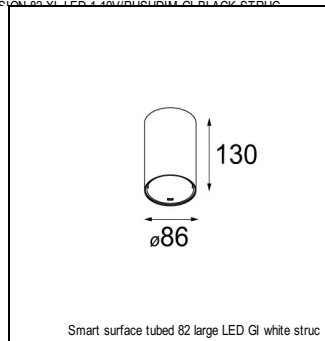

Art. Nr. 12412632

SPECIFICATIONS

Lamp	1x LED Array	
Gear / Transfo	LED gear not incl.	
Cut-out size	ø 70 h 60	
Weight	0.36kg	
Min. Distance	0.1 m	
IP	IP54	
Glow Wire Test	960°	
Lifetime	L80 B20 @ 50.000 hrs	
CRI	90	
Power supply	500mA 18.4Vf	350mA 17.8Vf
Connected load	9.2W	6.2W
Lumen	566lm	422lm
Efficacy	62lm/W	68lm/W
UGR	13	12
Adjustability	Not Applicable	
Remark	! 3500K on request ! can be combined with Smart mask ! can be combined with Smart surface box & surface tubed (surface/suspension)	

CONBOX

10889830	CONBOX 190X192X130X256
----------	------------------------

RECESSED-FRAME

12500230	SMART RECESSED RING 82
----------	------------------------

SURFACE-TUBED

12844009	SMART SURFACE TUBED 82 LARGE LED GI WHITE STRUC
12844032	SMART SURFACE TUBED 82 LARGE LED GI BLACK STRUC
12844024	SMART SURFACE TUBED 82 LARGE LED GI BRUSHED ALU
12845009	SMART SURFACE TUBED 82 LARGE LED GE WHITE STRUC
12845032	SMART SURFACE TUBED 82 LARGE LED GE BLACK STRUC
12845024	SMART SURFACE TUBED 82 LARGE LED GE BRUSHED ALU
12842409	SMART SURFACE TUBED SUSPENSION 82 XL LED DALI GI WHITE STRUC
12842432	SMART SURFACE TUBED SUSPENSION 82 XL LED DALI GI BLACK STRUC
12842424	SMART SURFACE TUBED SUSPENSION 82 XL LED DALI GI BRUSHED ALU
12842309	SMART SURFACE TUBED SUSPENSION 82 XL LED 1-10V/PUSHDIM GI WHITE STRUC
12842332	SMART SURFACE TUBED SUSPENSION 82 XL LED 1-10V/PUSHDIM GI BLACK STRUC