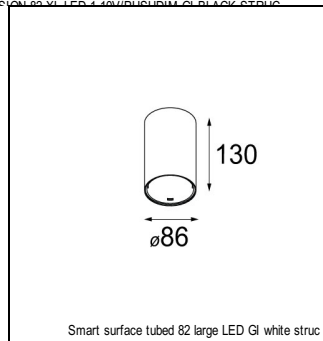

Art. Nr. 12412609

SPECIFICATIONS

Lamp	1x LED Array	
Gear / Transfo	LED gear not incl.	
Cut-out size	ø 70 h 60	
Weight	0.36kg	
Min. Distance	0.1 m	
IP	IP54	
Glow Wire Test	960°	
Lifetime	L80 B20 @ 50.000 hrs	
CRI	90	
Power supply	500mA 18.4Vf	350mA 17.8Vf
Connected load	9.2W	6.2W
Lumen	638lm	475lm
Efficacy	69lm/W	77lm/W
UGR	22	20
Adjustability	Not Applicable	
Remark	! 3500K on request ! can be combined with Smart mask ! can be combined with Smart surface box & surface tubed (surface/suspension)	

CONBOX

10889830	CONBOX 190X192X130X256
----------	------------------------

RECESSED-FRAME

12500230	SMART RECESSED RING 82
----------	------------------------

SURFACE-TUBED

12844009	SMART SURFACE TUBED 82 LARGE LED GI WHITE STRUC
12844032	SMART SURFACE TUBED 82 LARGE LED GI BLACK STRUC
12844024	SMART SURFACE TUBED 82 LARGE LED GI BRUSHED ALU
12845009	SMART SURFACE TUBED 82 LARGE LED GE WHITE STRUC
12845032	SMART SURFACE TUBED 82 LARGE LED GE BLACK STRUC
12845024	SMART SURFACE TUBED 82 LARGE LED GE BRUSHED ALU
12842409	SMART SURFACE TUBED SUSPENSION 82 XL LED DALI GI WHITE STRUC
12842432	SMART SURFACE TUBED SUSPENSION 82 XL LED DALI GI BLACK STRUC
12842424	SMART SURFACE TUBED SUSPENSION 82 XL LED DALI GI BRUSHED ALU
12842309	SMART SURFACE TUBED SUSPENSION 82 XL LED 1-10V/PUSHDIM GI WHITE STRUC
12842332	SMART SURFACE TUBED SUSPENSION 82 XL LED 1-10V/PUSHDIM GI BLACK STRUC