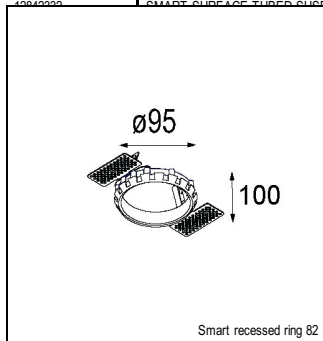

Art. Nr. 12412609

SPECIFICATIONS

Lamp	1x LED Array	
Gear / Transfo	LED gear not incl.	
Cut-out size	ø 70 h 60	
Weight	0.36kg	
Min. Distance	0.1 m	
IP	IP54	
Glow Wire Test	960°	
Lifetime	L80 B20 @ 50.000 hrs	
CRI	90	
Power supply	500mA 18.4Vf	350mA 17.8Vf
Connected load	9.2W	6.2W
Lumen	638lm	475lm
Efficacy	69lm/W	77lm/W
UGR	22	20
Adjustability	Not Applicable	
Remark	! 3500K on request ! can be combined with Smart mask ! can be combined with Smart surface box & surface tubed (surface/suspension)	

CONBOX

10889830	CONBOX 190X192X130X256
----------	------------------------

RECESSED-FRAME

12500230	SMART RECESSED RING 82
----------	------------------------

SURFACE-TUBED

12844009	SMART SURFACE TUBED 82 LARGE LED GI WHITE STRUC
12844032	SMART SURFACE TUBED 82 LARGE LED GI BLACK STRUC
12844024	SMART SURFACE TUBED 82 LARGE LED GI BRUSHED ALU
12845009	SMART SURFACE TUBED 82 LARGE LED GE WHITE STRUC
12845032	SMART SURFACE TUBED 82 LARGE LED GE BLACK STRUC
12845024	SMART SURFACE TUBED 82 LARGE LED GE BRUSHED ALU
12842409	SMART SURFACE TUBED SUSPENSION 82 XL LED DALI GI WHITE STRUC
12842432	SMART SURFACE TUBED SUSPENSION 82 XL LED DALI GI BLACK STRUC
12842424	SMART SURFACE TUBED SUSPENSION 82 XL LED DALI GI BRUSHED ALU
12842309	SMART SURFACE TUBED SUSPENSION 82 XL LED 1-10V/PUSHDIM GI WHITE STRUC
12842332	SMART SURFACE TUBED SUSPENSION 82 XL LED 1-10V/PUSHDIM GI BLACK STRUC