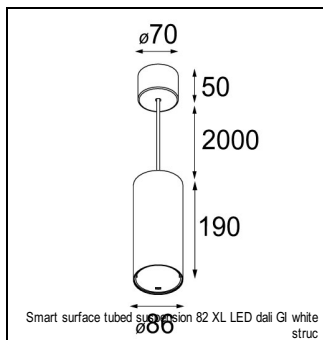

Art. Nr. 12412609

SPECIFICATIONS

Lamp	1x LED Array	
Gear / Transfo	LED gear not incl.	
Cut-out size	ø 70 h 60	
Weight	0.36kg	
Min. Distance	0.1 m	
IP	IP54	
Glow Wire Test	960°	
Lifetime	L80 B20 @ 50.000 hrs	
CRI	90	
Power supply	500mA 18.4Vf	350mA 17.8Vf
Connected load	9.2W	6.2W
Lumen	638lm	475lm
Efficacy	69lm/W	77lm/W
UGR	22	20
Adjustability	Not Applicable	
Remark	! 3500K on request ! can be combined with Smart mask ! can be combined with Smart surface box & surface tubed (surface/suspension)	

CONBOX

10889830	CONBOX 190X192X130X256
----------	------------------------

RECESSED-FRAME

12500230	SMART RECESSED RING 82
----------	------------------------

SURFACE-TUBED

12844009	SMART SURFACE TUBED 82 LARGE LED GI WHITE STRUC
12844032	SMART SURFACE TUBED 82 LARGE LED GI BLACK STRUC
12844024	SMART SURFACE TUBED 82 LARGE LED GI BRUSHED ALU
12845009	SMART SURFACE TUBED 82 LARGE LED GE WHITE STRUC
12845032	SMART SURFACE TUBED 82 LARGE LED GE BLACK STRUC
12845024	SMART SURFACE TUBED 82 LARGE LED GE BRUSHED ALU
12842409	SMART SURFACE TUBED SUSPENSION 82 XL LED DALI GI WHITE STRUC
12842432	SMART SURFACE TUBED SUSPENSION 82 XL LED DALI GI BLACK STRUC
12842424	SMART SURFACE TUBED SUSPENSION 82 XL LED DALI GI BRUSHED ALU
12842309	SMART SURFACE TUBED SUSPENSION 82 XL LED 1-10V/PUSHDIM GI WHITE STRUC
12842332	SMART SURFACE TUBED SUSPENSION 82 XL LED 1-10V/PUSHDIM GI BLACK STRUC