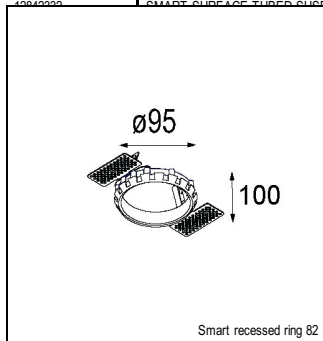

Art. Nr. 12412532

SPECIFICATIONS

Lamp	1x LED Array	
Gear / Transfo	LED gear not incl.	
Cut-out size	ø 70 h 60	
Weight	0.36kg	
Min. Distance	0.1 m	
IP	IP54	
Glow Wire Test	960°	
Lifetime	L80 B20 @ 50.000 hrs	
CRI	90	
Power supply	350mA	500mA
	17.8Vf	18.4Vf
Connected load	6.2W	9.2W
Lumen	436lm	548lm
Efficacy	70lm/W	60lm/W
UGR	12	13
Adjustability	Not Applicable	
Remark	! 3500K on request ! can be combined with Smart mask ! can be combined with Smart surface box & surface tubed (surface/suspension)	

CONBOX

10889830	CONBOX 190X192X130X256
----------	------------------------

RECESSED-FRAME

12500230	SMART RECESSED RING 82
----------	------------------------

SURFACE-TUBED

12844009	SMART SURFACE TUBED 82 LARGE LED GI WHITE STRUC
12844032	SMART SURFACE TUBED 82 LARGE LED GI BLACK STRUC
12844024	SMART SURFACE TUBED 82 LARGE LED GI BRUSHED ALU
12845009	SMART SURFACE TUBED 82 LARGE LED GE WHITE STRUC
12845032	SMART SURFACE TUBED 82 LARGE LED GE BLACK STRUC
12845024	SMART SURFACE TUBED 82 LARGE LED GE BRUSHED ALU
12842409	SMART SURFACE TUBED SUSPENSION 82 XL LED DALI GI WHITE STRUC
12842432	SMART SURFACE TUBED SUSPENSION 82 XL LED DALI GI BLACK STRUC
12842424	SMART SURFACE TUBED SUSPENSION 82 XL LED DALI GI BRUSHED ALU
12842309	SMART SURFACE TUBED SUSPENSION 82 XL LED 1-10V/PUSHDIM GI WHITE STRUC
12842332	SMART SURFACE TUBED SUSPENSION 82 XL LED 1-10V/PUSHDIM GI BLACK STRUC