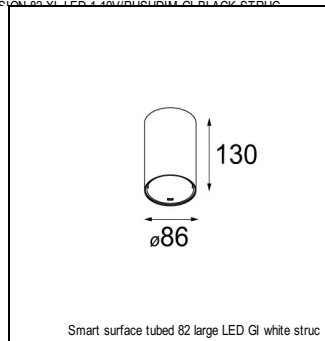

Art. Nr. 12412532

SPECIFICATIONS

Lamp	1x LED Array	
Gear / Transfo	LED gear not incl.	
Cut-out size	ø 70 h 60	
Weight	0.36kg	
Min. Distance	0.1 m	
IP	IP54	
Glow Wire Test	960°	
Lifetime	L80 B20 @ 50.000 hrs	
CRI	90	
Power supply	350mA	500mA
	17.8Vf	18.4Vf
Connected load	6.2W	9.2W
Lumen	436lm	548lm
Efficacy	70lm/W	60lm/W
UGR	12	13
Adjustability	Not Applicable	
Remark	! 3500K on request ! can be combined with Smart mask ! can be combined with Smart surface box & surface tubed (surface/suspension)	

CONBOX

10889830	CONBOX 190X192X130X256
----------	------------------------

RECESSED-FRAME

12500230	SMART RECESSED RING 82
----------	------------------------

SURFACE-TUBED

12844009	SMART SURFACE TUBED 82 LARGE LED GI WHITE STRUC
12844032	SMART SURFACE TUBED 82 LARGE LED GI BLACK STRUC
12844024	SMART SURFACE TUBED 82 LARGE LED GI BRUSHED ALU
12845009	SMART SURFACE TUBED 82 LARGE LED GE WHITE STRUC
12845032	SMART SURFACE TUBED 82 LARGE LED GE BLACK STRUC
12845024	SMART SURFACE TUBED 82 LARGE LED GE BRUSHED ALU
12842409	SMART SURFACE TUBED SUSPENSION 82 XL LED DALI GI WHITE STRUC
12842432	SMART SURFACE TUBED SUSPENSION 82 XL LED DALI GI BLACK STRUC
12842424	SMART SURFACE TUBED SUSPENSION 82 XL LED DALI GI BRUSHED ALU
12842309	SMART SURFACE TUBED SUSPENSION 82 XL LED 1-10V/PUSHDIM GI WHITE STRUC
12842332	SMART SURFACE TUBED SUSPENSION 82 XL LED 1-10V/PUSHDIM GI BLACK STRUC