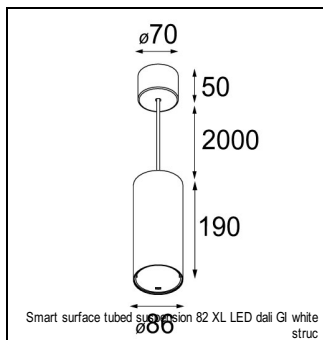

Art. Nr. 12412532

SPECIFICATIONS

Lamp	1x LED Array	
Gear / Transfo	LED gear not incl.	
Cut-out size	ø 70 h 60	
Weight	0.36kg	
Min. Distance	0.1 m	
IP	IP54	
Glow Wire Test	960°	
Lifetime	L80 B20 @ 50.000 hrs	
CRI	90	
Power supply	350mA	500mA
	17.8Vf	18.4Vf
Connected load	6.2W	9.2W
Lumen	436lm	548lm
Efficacy	70lm/W	60lm/W
UGR	12	13
Adjustability	Not Applicable	
Remark	! 3500K on request ! can be combined with Smart mask ! can be combined with Smart surface box & surface tubed (surface/suspension)	

CONBOX

10889830	CONBOX 190X192X130X256
----------	------------------------

RECESSED-FRAME

12500230	SMART RECESSED RING 82
----------	------------------------

SURFACE-TUBED

12844009	SMART SURFACE TUBED 82 LARGE LED GI WHITE STRUC
12844032	SMART SURFACE TUBED 82 LARGE LED GI BLACK STRUC
12844024	SMART SURFACE TUBED 82 LARGE LED GI BRUSHED ALU
12845009	SMART SURFACE TUBED 82 LARGE LED GE WHITE STRUC
12845032	SMART SURFACE TUBED 82 LARGE LED GE BLACK STRUC
12845024	SMART SURFACE TUBED 82 LARGE LED GE BRUSHED ALU
12842409	SMART SURFACE TUBED SUSPENSION 82 XL LED DALI GI WHITE STRUC
12842432	SMART SURFACE TUBED SUSPENSION 82 XL LED DALI GI BLACK STRUC
12842424	SMART SURFACE TUBED SUSPENSION 82 XL LED DALI GI BRUSHED ALU
12842309	SMART SURFACE TUBED SUSPENSION 82 XL LED 1-10V/PUSHDIM GI WHITE STRUC
12842332	SMART SURFACE TUBED SUSPENSION 82 XL LED 1-10V/PUSHDIM GI BLACK STRUC