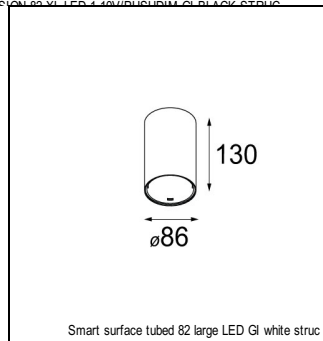

Art. Nr. 12412432

SPECIFICATIONS

Lamp	1x LED Array	
Gear / Transfo	LED gear not incl.	
Cut-out size	ø 70 h 60	
Weight	0.36kg	
Min. Distance	0.1 m	
IP	IP54	
Glow Wire Test	960°	
Lifetime	L80 B20 @ 50.000 hrs	
CRI	90	
Power supply	350mA	500mA
	17.8Vf	18.4Vf
Connected load	6.2W	9.2W
Lumen	386lm	519lm
Efficacy	62lm/W	56lm/W
UGR	12	13
Adjustability	Not Applicable	
Remark	! 3500K on request ! can be combined with Smart mask ! can be combined with Smart surface box & surface tubed (surface/suspension)	

CONBOX

10889830	CONBOX 190X192X130X256
----------	------------------------

RECESSED-FRAME

12500230	SMART RECESSED RING 82
----------	------------------------

SURFACE-TUBED

12844009	SMART SURFACE TUBED 82 LARGE LED GI WHITE STRUC
12844032	SMART SURFACE TUBED 82 LARGE LED GI BLACK STRUC
12844024	SMART SURFACE TUBED 82 LARGE LED GI BRUSHED ALU
12845009	SMART SURFACE TUBED 82 LARGE LED GE WHITE STRUC
12845032	SMART SURFACE TUBED 82 LARGE LED GE BLACK STRUC
12845024	SMART SURFACE TUBED 82 LARGE LED GE BRUSHED ALU
12842409	SMART SURFACE TUBED SUSPENSION 82 XL LED DALI GI WHITE STRUC
12842432	SMART SURFACE TUBED SUSPENSION 82 XL LED DALI GI BLACK STRUC
12842424	SMART SURFACE TUBED SUSPENSION 82 XL LED DALI GI BRUSHED ALU
12842309	SMART SURFACE TUBED SUSPENSION 82 XL LED 1-10V/PUSHDIM GI WHITE STRUC
12842332	SMART SURFACE TUBED SUSPENSION 82 XL LED 1-10V/PUSHDIM GI BLACK STRUC