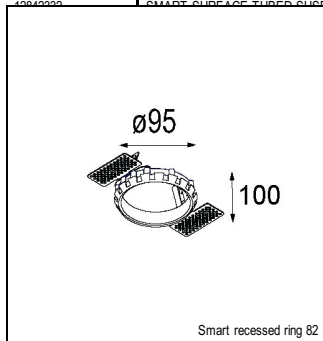

Art. Nr. 12412432

SPECIFICATIONS

Lamp	1x LED Array	
Gear / Transfo	LED gear not incl.	
Cut-out size	ø 70 h 60	
Weight	0.36kg	
Min. Distance	0.1 m	
IP	IP54	
Glow Wire Test	960°	
Lifetime	L80 B20 @ 50.000 hrs	
CRI	90	
Power supply	350mA	500mA
	17.8Vf	18.4Vf
Connected load	6.2W	9.2W
Lumen	386lm	519lm
Efficacy	62lm/W	56lm/W
UGR	12	13
Adjustability	Not Applicable	
Remark	! 3500K on request ! can be combined with Smart mask ! can be combined with Smart surface box & surface tubed (surface/suspension)	

CONBOX

10889830	CONBOX 190X192X130X256
----------	------------------------

RECESSED-FRAME

12500230	SMART RECESSED RING 82
----------	------------------------

SURFACE-TUBED

12844009	SMART SURFACE TUBED 82 LARGE LED GI WHITE STRUC
12844032	SMART SURFACE TUBED 82 LARGE LED GI BLACK STRUC
12844024	SMART SURFACE TUBED 82 LARGE LED GI BRUSHED ALU
12845009	SMART SURFACE TUBED 82 LARGE LED GE WHITE STRUC
12845032	SMART SURFACE TUBED 82 LARGE LED GE BLACK STRUC
12845024	SMART SURFACE TUBED 82 LARGE LED GE BRUSHED ALU
12842409	SMART SURFACE TUBED SUSPENSION 82 XL LED DALI GI WHITE STRUC
12842432	SMART SURFACE TUBED SUSPENSION 82 XL LED DALI GI BLACK STRUC
12842424	SMART SURFACE TUBED SUSPENSION 82 XL LED DALI GI BRUSHED ALU
12842309	SMART SURFACE TUBED SUSPENSION 82 XL LED 1-10V/PUSHDIM GI WHITE STRUC
12842332	SMART SURFACE TUBED SUSPENSION 82 XL LED 1-10V/PUSHDIM GI BLACK STRUC