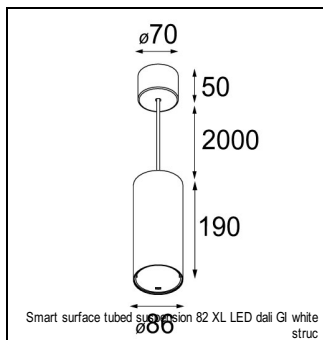

Art. Nr. 12412432

SPECIFICATIONS

Lamp	1x LED Array	
Gear / Transfo	LED gear not incl.	
Cut-out size	ø 70 h 60	
Weight	0.36kg	
Min. Distance	0.1 m	
IP	IP54	
Glow Wire Test	960°	
Lifetime	L80 B20 @ 50.000 hrs	
CRI	90	
Power supply	350mA	500mA
	17.8Vf	18.4Vf
Connected load	6.2W	9.2W
Lumen	386lm	519lm
Efficacy	62lm/W	56lm/W
UGR	12	13
Adjustability	Not Applicable	
Remark	! 3500K on request ! can be combined with Smart mask ! can be combined with Smart surface box & surface tubed (surface/suspension)	

CONBOX

10889830	CONBOX 190X192X130X256
----------	------------------------

RECESSED-FRAME

12500230	SMART RECESSED RING 82
----------	------------------------

SURFACE-TUBED

12844009	SMART SURFACE TUBED 82 LARGE LED GI WHITE STRUC
12844032	SMART SURFACE TUBED 82 LARGE LED GI BLACK STRUC
12844024	SMART SURFACE TUBED 82 LARGE LED GI BRUSHED ALU
12845009	SMART SURFACE TUBED 82 LARGE LED GE WHITE STRUC
12845032	SMART SURFACE TUBED 82 LARGE LED GE BLACK STRUC
12845024	SMART SURFACE TUBED 82 LARGE LED GE BRUSHED ALU
12842409	SMART SURFACE TUBED SUSPENSION 82 XL LED DALI GI WHITE STRUC
12842432	SMART SURFACE TUBED SUSPENSION 82 XL LED DALI GI BLACK STRUC
12842424	SMART SURFACE TUBED SUSPENSION 82 XL LED DALI GI BRUSHED ALU
12842309	SMART SURFACE TUBED SUSPENSION 82 XL LED 1-10V/PUSHDIM GI WHITE STRUC
12842332	SMART SURFACE TUBED SUSPENSION 82 XL LED 1-10V/PUSHDIM GI BLACK STRUC