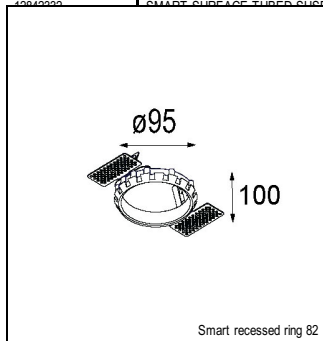

SMART CAKE 82 IP54 LED GE

ACCESSORIES

HUE-DEVICE

70000614	PHILIPS HUE DIMMER SWITCH
70000847	PHILIPS HUE SENSOR
70000615	PHILIPS HUE TAP SWITCH

HUE-MODULE

13190030	MODULAR CONNECTED 1-10V WHITE COMPONENT

HUE-BRIDGE

70000617	PHILIPS HUE BRIDGE UK
70000616	PHILIPS HUE BRIDGE EU

GYPKIT

12290130	GYPKIT 190X190 - Ø70
12291030	GYPKIT 210X190-2XØ70 R35-88

CONBOX

10889830	CONBOX 190X192X130X256

RECESSED-FRAME

12500230	SMART RECESSED RING 82

SURFACE-TUBED

12844009	SMART SURFACE TUBED 82 LARGE LED GI WHITE STRUC
12844032	SMART SURFACE TUBED 82 LARGE LED GI BLACK STRUC
12844024	SMART SURFACE TUBED 82 LARGE LED GI BRUSHED ALU
12845009	SMART SURFACE TUBED 82 LARGE LED GE WHITE STRUC
12845032	SMART SURFACE TUBED 82 LARGE LED GE BLACK STRUC
12845024	SMART SURFACE TUBED 82 LARGE LED GE BRUSHED ALU
12842409	SMART SURFACE TUBED SUSPENSION 82 XL LED DALI GI WHITE STRUC
12842432	SMART SURFACE TUBED SUSPENSION 82 XL LED DALI GI BLACK STRUC
12842424	SMART SURFACE TUBED SUSPENSION 82 XL LED DALI GI BRUSHED ALU
12842309	SMART SURFACE TUBED SUSPENSION 82 XL LED 1-10V/PUSHDIM GI WHITE STRUC
12842332	SMART SURFACE TUBED SUSPENSION 82 XL LED 1-10V/PUSHDIM GI BLACK STRUC