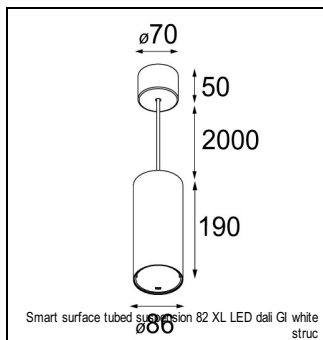

SMART CAKE 82 IP54 LED GE

ACCESSORIES

HUE-DEVICE

70000614	PHILIPS HUE DIMMER SWITCH
70000847	PHILIPS HUE SENSOR
70000615	PHILIPS HUE TAP SWITCH

HUE-MODULE

13190030	MODULAR CONNECTED 1-10V WHITE COMPONENT

HUE-BRIDGE

70000617	PHILIPS HUE BRIDGE UK
70000616	PHILIPS HUE BRIDGE EU

GYPKIT

12290130	GYPKIT 190X190 - Ø70
12291030	GYPKIT 210X190-2XØ70 R35-88

CONBOX

10889830	CONBOX 190X192X130X256

RECESSED-FRAME

12500230	SMART RECESSED RING 82

SURFACE-TUBED

12844009	SMART SURFACE TUBED 82 LARGE LED GI WHITE STRUC
12844032	SMART SURFACE TUBED 82 LARGE LED GI BLACK STRUC
12844024	SMART SURFACE TUBED 82 LARGE LED GI BRUSHED ALU
12845009	SMART SURFACE TUBED 82 LARGE LED GE WHITE STRUC
12845032	SMART SURFACE TUBED 82 LARGE LED GE BLACK STRUC
12845024	SMART SURFACE TUBED 82 LARGE LED GE BRUSHED ALU
12842409	SMART SURFACE TUBED SUSPENSION 82 XL LED DALI GI WHITE STRUC
12842432	SMART SURFACE TUBED SUSPENSION 82 XL LED DALI GI BLACK STRUC
12842424	SMART SURFACE TUBED SUSPENSION 82 XL LED DALI GI BRUSHED ALU
12842309	SMART SURFACE TUBED SUSPENSION 82 XL LED 1-10V/PUSHDIM GI WHITE STRUC
12842332	SMART SURFACE TUBED SUSPENSION 82 XL LED 1-10V/PUSHDIM GI BLACK STRUC