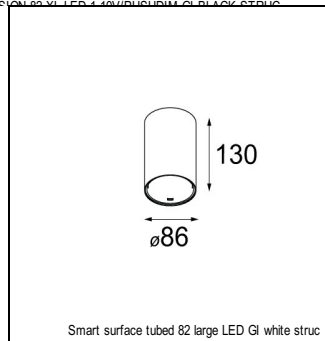

SMART CAKE 82 IP54 LED GE

ACCESSORIES

HUE-DEVICE

70000614	PHILIPS HUE DIMMER SWITCH
70000847	PHILIPS HUE SENSOR
70000615	PHILIPS HUE TAP SWITCH

HUE-MODULE

13190030	MODULAR CONNECTED 1-10V WHITE COMPONENT

HUE-BRIDGE

70000617	PHILIPS HUE BRIDGE UK
70000616	PHILIPS HUE BRIDGE EU

GYPKIT

12290130	GYPKIT 190X190 - Ø70
12291030	GYPKIT 210X190-2XØ70 R35-88

CONBOX

10889830	CONBOX 190X192X130X256

RECESSED-FRAME

12500230	SMART RECESSED RING 82

SURFACE-TUBED

12844009	SMART SURFACE TUBED 82 LARGE LED GI WHITE STRUC
12844032	SMART SURFACE TUBED 82 LARGE LED GI BLACK STRUC
12844024	SMART SURFACE TUBED 82 LARGE LED GI BRUSHED ALU
12845009	SMART SURFACE TUBED 82 LARGE LED GE WHITE STRUC
12845032	SMART SURFACE TUBED 82 LARGE LED GE BLACK STRUC
12845024	SMART SURFACE TUBED 82 LARGE LED GE BRUSHED ALU
12842409	SMART SURFACE TUBED SUSPENSION 82 XL LED DALI GI WHITE STRUC
12842432	SMART SURFACE TUBED SUSPENSION 82 XL LED DALI GI BLACK STRUC
12842424	SMART SURFACE TUBED SUSPENSION 82 XL LED DALI GI BRUSHED ALU
12842309	SMART SURFACE TUBED SUSPENSION 82 XL LED 1-10V/PUSHDIM GI WHITE STRUC
12842332	SMART SURFACE TUBED SUSPENSION 82 XL LED 1-10V/PUSHDIM GI BLACK STRUC