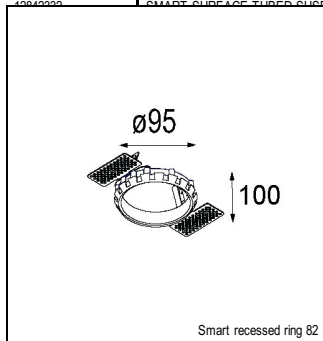

Art. Nr. 12412332

SPECIFICATIONS

Lamp	1x LED Array	
Gear / Transfo	LED gear not incl.	
Cut-out size	ø 70 h 60	
Weight	0.36kg	
Min. Distance	0.1 m	
IP	IP54	
Glow Wire Test	960°	
Lifetime	L80 B20 @ 50.000 hrs	
CRI	90	
Power supply	350mA 17.8Vf	500mA 18.4Vf
Connected load	6.2W	9.2W
Lumen	398lm	534lm
Efficacy	64lm/W	58lm/W
UGR	12	13
Adjustability	Not Applicable	
Remark	! 3500K on request ! can be combined with Smart mask ! can be combined with Smart surface box & surface tubed (surface/suspension)	

CONBOX

10889830	CONBOX 190X192X130X256
----------	------------------------

RECESSED-FRAME

12500230	SMART RECESSED RING 82
----------	------------------------

SURFACE-TUBED

12844009	SMART SURFACE TUBED 82 LARGE LED GI WHITE STRUC
12844032	SMART SURFACE TUBED 82 LARGE LED GI BLACK STRUC
12844024	SMART SURFACE TUBED 82 LARGE LED GI BRUSHED ALU
12845009	SMART SURFACE TUBED 82 LARGE LED GE WHITE STRUC
12845032	SMART SURFACE TUBED 82 LARGE LED GE BLACK STRUC
12845024	SMART SURFACE TUBED 82 LARGE LED GE BRUSHED ALU
12842409	SMART SURFACE TUBED SUSPENSION 82 XL LED DALI GI WHITE STRUC
12842432	SMART SURFACE TUBED SUSPENSION 82 XL LED DALI GI BLACK STRUC
12842424	SMART SURFACE TUBED SUSPENSION 82 XL LED DALI GI BRUSHED ALU
12842309	SMART SURFACE TUBED SUSPENSION 82 XL LED 1-10V/PUSHDIM GI WHITE STRUC
12842332	SMART SURFACE TUBED SUSPENSION 82 XL LED 1-10V/PUSHDIM GI BLACK STRUC