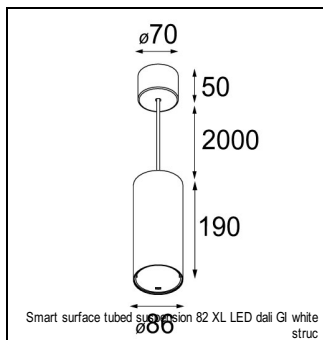

Art. Nr. 12412332

SPECIFICATIONS

Lamp	1x LED Array	
Gear / Transfo	LED gear not incl.	
Cut-out size	ø 70 h 60	
Weight	0.36kg	
Min. Distance	0.1 m	
IP	IP54	
Glow Wire Test	960°	
Lifetime	L80 B20 @ 50.000 hrs	
CRI	90	
Power supply	350mA 17.8Vf	500mA 18.4Vf
Connected load	6.2W	9.2W
Lumen	398lm	534lm
Efficacy	64lm/W	58lm/W
UGR	12	13
Adjustability	Not Applicable	
Remark	! 3500K on request ! can be combined with Smart mask ! can be combined with Smart surface box & surface tubed (surface/suspension)	

CONBOX

10889830	CONBOX 190X192X130X256
----------	------------------------

RECESSED-FRAME

12500230	SMART RECESSED RING 82
----------	------------------------

SURFACE-TUBED

12844009	SMART SURFACE TUBED 82 LARGE LED GI WHITE STRUC
12844032	SMART SURFACE TUBED 82 LARGE LED GI BLACK STRUC
12844024	SMART SURFACE TUBED 82 LARGE LED GI BRUSHED ALU
12845009	SMART SURFACE TUBED 82 LARGE LED GE WHITE STRUC
12845032	SMART SURFACE TUBED 82 LARGE LED GE BLACK STRUC
12845024	SMART SURFACE TUBED 82 LARGE LED GE BRUSHED ALU
12842409	SMART SURFACE TUBED SUSPENSION 82 XL LED DALI GI WHITE STRUC
12842432	SMART SURFACE TUBED SUSPENSION 82 XL LED DALI GI BLACK STRUC
12842424	SMART SURFACE TUBED SUSPENSION 82 XL LED DALI GI BRUSHED ALU
12842309	SMART SURFACE TUBED SUSPENSION 82 XL LED 1-10V/PUSHDIM GI WHITE STRUC
12842332	SMART SURFACE TUBED SUSPENSION 82 XL LED 1-10V/PUSHDIM GI BLACK STRUC