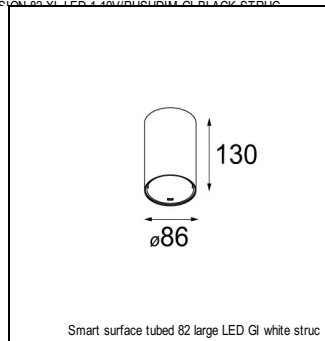

Art. Nr. 12412332

SPECIFICATIONS

Lamp	1x LED Array	
Gear / Transfo	LED gear not incl.	
Cut-out size	ø 70 h 60	
Weight	0.36kg	
Min. Distance	0.1 m	
IP	IP54	
Glow Wire Test	960°	
Lifetime	L80 B20 @ 50.000 hrs	
CRI	90	
Power supply	350mA 17.8Vf	500mA 18.4Vf
Connected load	6.2W	9.2W
Lumen	398lm	534lm
Efficacy	64lm/W	58lm/W
UGR	12	13
Adjustability	Not Applicable	
Remark	! 3500K on request ! can be combined with Smart mask ! can be combined with Smart surface box & surface tubed (surface/suspension)	

CONBOX

10889830	CONBOX 190X192X130X256
----------	------------------------

RECESSED-FRAME

12500230	SMART RECESSED RING 82
----------	------------------------

SURFACE-TUBED

12844009	SMART SURFACE TUBED 82 LARGE LED GI WHITE STRUC
12844032	SMART SURFACE TUBED 82 LARGE LED GI BLACK STRUC
12844024	SMART SURFACE TUBED 82 LARGE LED GI BRUSHED ALU
12845009	SMART SURFACE TUBED 82 LARGE LED GE WHITE STRUC
12845032	SMART SURFACE TUBED 82 LARGE LED GE BLACK STRUC
12845024	SMART SURFACE TUBED 82 LARGE LED GE BRUSHED ALU
12842409	SMART SURFACE TUBED SUSPENSION 82 XL LED DALI GI WHITE STRUC
12842432	SMART SURFACE TUBED SUSPENSION 82 XL LED DALI GI BLACK STRUC
12842424	SMART SURFACE TUBED SUSPENSION 82 XL LED DALI GI BRUSHED ALU
12842309	SMART SURFACE TUBED SUSPENSION 82 XL LED 1-10V/PUSHDIM GI WHITE STRUC
12842332	SMART SURFACE TUBED SUSPENSION 82 XL LED 1-10V/PUSHDIM GI BLACK STRUC