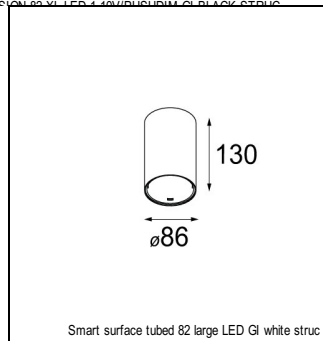

SMART CAKE 82 IP54 LED GE

ACCESSORIES

HUE-DEVICE

70000614	PHILIPS HUE DIMMER SWITCH
70000847	PHILIPS HUE SENSOR
70000615	PHILIPS HUE TAP SWITCH

HUE-MODULE

13190030	MODULAR CONNECTED 1-10V WHITE COMPONENT

HUE-BRIDGE

70000617	PHILIPS HUE BRIDGE UK
70000616	PHILIPS HUE BRIDGE EU

GYPKIT

12290130	GYPKIT 190X190 - Ø70
12291030	GYPKIT 210X190-2XØ70 R35-88

CONBOX

10889830	CONBOX 190X192X130X256

RECESSED-FRAME

12500230	SMART RECESSED RING 82

SURFACE-TUBED

12844009	SMART SURFACE TUBED 82 LARGE LED GI WHITE STRUC
12844032	SMART SURFACE TUBED 82 LARGE LED GI BLACK STRUC
12844024	SMART SURFACE TUBED 82 LARGE LED GI BRUSHED ALU
12845009	SMART SURFACE TUBED 82 LARGE LED GE WHITE STRUC
12845032	SMART SURFACE TUBED 82 LARGE LED GE BLACK STRUC
12845024	SMART SURFACE TUBED 82 LARGE LED GE BRUSHED ALU
12842409	SMART SURFACE TUBED SUSPENSION 82 XL LED DALI GI WHITE STRUC
12842432	SMART SURFACE TUBED SUSPENSION 82 XL LED DALI GI BLACK STRUC
12842424	SMART SURFACE TUBED SUSPENSION 82 XL LED DALI GI BRUSHED ALU
12842309	SMART SURFACE TUBED SUSPENSION 82 XL LED 1-10V/PUSHDIM GI WHITE STRUC
12842332	SMART SURFACE TUBED SUSPENSION 82 XL LED 1-10V/PUSHDIM GI BLACK STRUC