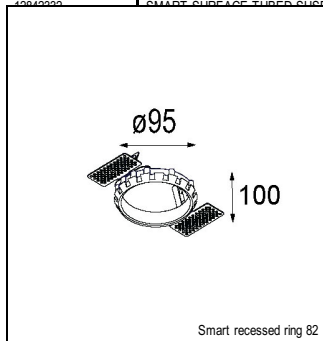

Art. Nr. 12412146

SPECIFICATIONS

Lamp	1x LED Array	
Gear / Transfo	LED gear not incl.	
Cut-out size	ø 70 h 60	
Weight	0.36kg	
Min. Distance	0.1 m	
IP	IP54	
Glow Wire Test	960°	
Lifetime	L80 B20 @ 50.000 hrs	
CRI	90	
Power supply	350mA	500mA
	17.8Vf	18.4Vf
Connected load	6.2W	9.2W
Lumen	413lm	555lm
Efficacy	67lm/W	60lm/W
UGR	17	18
Adjustability	Not Applicable	
Remark	! 3500K on request ! can be combined with Smart mask ! can be combined with Smart surface box & surface tubed (surface/suspension)	

CONBOX

10889830	CONBOX 190X192X130X256
----------	------------------------

RECESSED-FRAME

12500230	SMART RECESSED RING 82
----------	------------------------

SURFACE-TUBED

12844009	SMART SURFACE TUBED 82 LARGE LED GI WHITE STRUC
12844032	SMART SURFACE TUBED 82 LARGE LED GI BLACK STRUC
12844024	SMART SURFACE TUBED 82 LARGE LED GI BRUSHED ALU
12845009	SMART SURFACE TUBED 82 LARGE LED GE WHITE STRUC
12845032	SMART SURFACE TUBED 82 LARGE LED GE BLACK STRUC
12845024	SMART SURFACE TUBED 82 LARGE LED GE BRUSHED ALU
12842409	SMART SURFACE TUBED SUSPENSION 82 XL LED DALI GI WHITE STRUC
12842432	SMART SURFACE TUBED SUSPENSION 82 XL LED DALI GI BLACK STRUC
12842424	SMART SURFACE TUBED SUSPENSION 82 XL LED DALI GI BRUSHED ALU
12842309	SMART SURFACE TUBED SUSPENSION 82 XL LED 1-10V/PUSHDIM GI WHITE STRUC
12842332	SMART SURFACE TUBED SUSPENSION 82 XL LED 1-10V/PUSHDIM GI BLACK STRUC