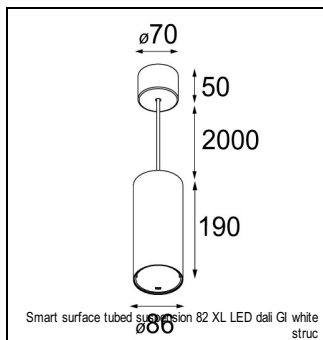

Art. Nr. 12412146

SPECIFICATIONS

Lamp	1x LED Array	
Gear / Transfo	LED gear not incl.	
Cut-out size	ø 70 h 60	
Weight	0.36kg	
Min. Distance	0.1 m	
IP	IP54	
Glow Wire Test	960°	
Lifetime	L80 B20 @ 50.000 hrs	
CRI	90	
Power supply	350mA	500mA
	17.8Vf	18.4Vf
Connected load	6.2W	9.2W
Lumen	413lm	555lm
Efficacy	67lm/W	60lm/W
UGR	17	18
Adjustability	Not Applicable	
Remark	! 3500K on request ! can be combined with Smart mask ! can be combined with Smart surface box & surface tubed (surface/suspension)	

CONBOX

10889830	CONBOX 190X192X130X256
----------	------------------------

RECESSED-FRAME

12500230	SMART RECESSED RING 82
----------	------------------------

SURFACE-TUBED

12844009	SMART SURFACE TUBED 82 LARGE LED GI WHITE STRUC
12844032	SMART SURFACE TUBED 82 LARGE LED GI BLACK STRUC
12844024	SMART SURFACE TUBED 82 LARGE LED GI BRUSHED ALU
12845009	SMART SURFACE TUBED 82 LARGE LED GE WHITE STRUC
12845032	SMART SURFACE TUBED 82 LARGE LED GE BLACK STRUC
12845024	SMART SURFACE TUBED 82 LARGE LED GE BRUSHED ALU
12842409	SMART SURFACE TUBED SUSPENSION 82 XL LED DALI GI WHITE STRUC
12842432	SMART SURFACE TUBED SUSPENSION 82 XL LED DALI GI BLACK STRUC
12842424	SMART SURFACE TUBED SUSPENSION 82 XL LED DALI GI BRUSHED ALU
12842309	SMART SURFACE TUBED SUSPENSION 82 XL LED 1-10V/PUSHDIM GI WHITE STRUC
12842332	SMART SURFACE TUBED SUSPENSION 82 XL LED 1-10V/PUSHDIM GI BLACK STRUC