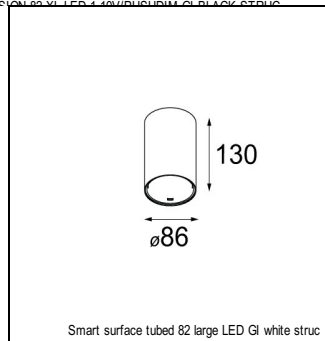

Art. Nr. 12412146

SPECIFICATIONS

Lamp	1x LED Array	
Gear / Transfo	LED gear not incl.	
Cut-out size	ø 70 h 60	
Weight	0.36kg	
Min. Distance	0.1 m	
IP	IP54	
Glow Wire Test	960°	
Lifetime	L80 B20 @ 50.000 hrs	
CRI	90	
Power supply	350mA	500mA
	17.8Vf	18.4Vf
Connected load	6.2W	9.2W
Lumen	413lm	555lm
Efficacy	67lm/W	60lm/W
UGR	17	18
Adjustability	Not Applicable	
Remark	! 3500K on request ! can be combined with Smart mask ! can be combined with Smart surface box & surface tubed (surface/suspension)	

CONBOX

10889830	CONBOX 190X192X130X256
----------	------------------------

RECESSED-FRAME

12500230	SMART RECESSED RING 82
----------	------------------------

SURFACE-TUBED

12844009	SMART SURFACE TUBED 82 LARGE LED GI WHITE STRUC
12844032	SMART SURFACE TUBED 82 LARGE LED GI BLACK STRUC
12844024	SMART SURFACE TUBED 82 LARGE LED GI BRUSHED ALU
12845009	SMART SURFACE TUBED 82 LARGE LED GE WHITE STRUC
12845032	SMART SURFACE TUBED 82 LARGE LED GE BLACK STRUC
12845024	SMART SURFACE TUBED 82 LARGE LED GE BRUSHED ALU
12842409	SMART SURFACE TUBED SUSPENSION 82 XL LED DALI GI WHITE STRUC
12842432	SMART SURFACE TUBED SUSPENSION 82 XL LED DALI GI BLACK STRUC
12842424	SMART SURFACE TUBED SUSPENSION 82 XL LED DALI GI BRUSHED ALU
12842309	SMART SURFACE TUBED SUSPENSION 82 XL LED 1-10V/PUSHDIM GI WHITE STRUC
12842332	SMART SURFACE TUBED SUSPENSION 82 XL LED 1-10V/PUSHDIM GI BLACK STRUC