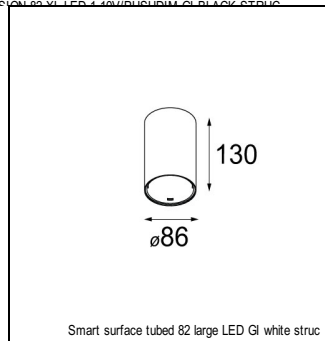

Art. Nr. 12412132

SPECIFICATIONS

Lamp	1x LED Array	
Gear / Transfo	LED gear not incl.	
Cut-out size	ø 70 h 60	
Weight	0.36kg	
Min. Distance	0.1 m	
IP	IP54	
Glow Wire Test	960°	
Lifetime	L80 B20 @ 50.000 hrs	
CRI	90	
Power supply	350mA	500mA
	17.8Vf	18.4Vf
Connected load	6.2W	9.2W
Lumen	372lm	499lm
Efficacy	60lm/W	54lm/W
UGR	12	13
Adjustability	Not Applicable	
Remark	! 3500K on request ! can be combined with Smart mask ! can be combined with Smart surface box & surface tubed (surface/suspension)	

CONBOX

10889830	CONBOX 190X192X130X256
----------	------------------------

RECESSED-FRAME

12500230	SMART RECESSED RING 82
----------	------------------------

SURFACE-TUBED

12844009	SMART SURFACE TUBED 82 LARGE LED GI WHITE STRUC
12844032	SMART SURFACE TUBED 82 LARGE LED GI BLACK STRUC
12844024	SMART SURFACE TUBED 82 LARGE LED GI BRUSHED ALU
12845009	SMART SURFACE TUBED 82 LARGE LED GE WHITE STRUC
12845032	SMART SURFACE TUBED 82 LARGE LED GE BLACK STRUC
12845024	SMART SURFACE TUBED 82 LARGE LED GE BRUSHED ALU
12842409	SMART SURFACE TUBED SUSPENSION 82 XL LED DALI GI WHITE STRUC
12842432	SMART SURFACE TUBED SUSPENSION 82 XL LED DALI GI BLACK STRUC
12842424	SMART SURFACE TUBED SUSPENSION 82 XL LED DALI GI BRUSHED ALU
12842309	SMART SURFACE TUBED SUSPENSION 82 XL LED 1-10V/PUSHDIM GI WHITE STRUC
12842332	SMART SURFACE TUBED SUSPENSION 82 XL LED 1-10V/PUSHDIM GI BLACK STRUC