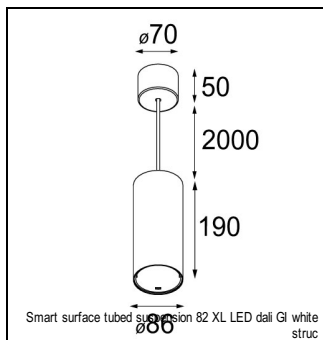

Art. Nr. 12412132

SPECIFICATIONS

Lamp	1x LED Array	
Gear / Transfo	LED gear not incl.	
Cut-out size	ø 70 h 60	
Weight	0.36kg	
Min. Distance	0.1 m	
IP	IP54	
Glow Wire Test	960°	
Lifetime	L80 B20 @ 50.000 hrs	
CRI	90	
Power supply	350mA	500mA
	17.8Vf	18.4Vf
Connected load	6.2W	9.2W
Lumen	372lm	499lm
Efficacy	60lm/W	54lm/W
UGR	12	13
Adjustability	Not Applicable	
Remark	! 3500K on request ! can be combined with Smart mask ! can be combined with Smart surface box & surface tubed (surface/suspension)	

CONBOX

10889830	CONBOX 190X192X130X256
----------	------------------------

RECESSED-FRAME

12500230	SMART RECESSED RING 82
----------	------------------------

SURFACE-TUBED

12844009	SMART SURFACE TUBED 82 LARGE LED GI WHITE STRUC
12844032	SMART SURFACE TUBED 82 LARGE LED GI BLACK STRUC
12844024	SMART SURFACE TUBED 82 LARGE LED GI BRUSHED ALU
12845009	SMART SURFACE TUBED 82 LARGE LED GE WHITE STRUC
12845032	SMART SURFACE TUBED 82 LARGE LED GE BLACK STRUC
12845024	SMART SURFACE TUBED 82 LARGE LED GE BRUSHED ALU
12842409	SMART SURFACE TUBED SUSPENSION 82 XL LED DALI GI WHITE STRUC
12842432	SMART SURFACE TUBED SUSPENSION 82 XL LED DALI GI BLACK STRUC
12842424	SMART SURFACE TUBED SUSPENSION 82 XL LED DALI GI BRUSHED ALU
12842309	SMART SURFACE TUBED SUSPENSION 82 XL LED 1-10V/PUSHDIM GI WHITE STRUC
12842332	SMART SURFACE TUBED SUSPENSION 82 XL LED 1-10V/PUSHDIM GI BLACK STRUC