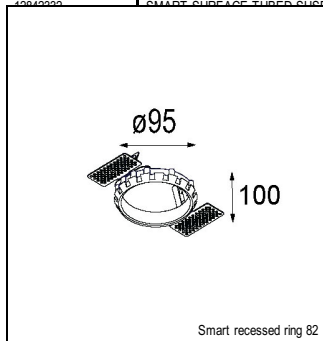

Art. Nr. 12412132

SPECIFICATIONS

Lamp	1x LED Array	
Gear / Transfo	LED gear not incl.	
Cut-out size	ø 70 h 60	
Weight	0.36kg	
Min. Distance	0.1 m	
IP	IP54	
Glow Wire Test	960°	
Lifetime	L80 B20 @ 50.000 hrs	
CRI	90	
Power supply	350mA	500mA
	17.8Vf	18.4Vf
Connected load	6.2W	9.2W
Lumen	372lm	499lm
Efficacy	60lm/W	54lm/W
UGR	12	13
Adjustability	Not Applicable	
Remark	! 3500K on request ! can be combined with Smart mask ! can be combined with Smart surface box & surface tubed (surface/suspension)	

CONBOX

10889830	CONBOX 190X192X130X256
----------	------------------------

RECESSED-FRAME

12500230	SMART RECESSED RING 82
----------	------------------------

SURFACE-TUBED

12844009	SMART SURFACE TUBED 82 LARGE LED GI WHITE STRUC
12844032	SMART SURFACE TUBED 82 LARGE LED GI BLACK STRUC
12844024	SMART SURFACE TUBED 82 LARGE LED GI BRUSHED ALU
12845009	SMART SURFACE TUBED 82 LARGE LED GE WHITE STRUC
12845032	SMART SURFACE TUBED 82 LARGE LED GE BLACK STRUC
12845024	SMART SURFACE TUBED 82 LARGE LED GE BRUSHED ALU
12842409	SMART SURFACE TUBED SUSPENSION 82 XL LED DALI GI WHITE STRUC
12842432	SMART SURFACE TUBED SUSPENSION 82 XL LED DALI GI BLACK STRUC
12842424	SMART SURFACE TUBED SUSPENSION 82 XL LED DALI GI BRUSHED ALU
12842309	SMART SURFACE TUBED SUSPENSION 82 XL LED 1-10V/PUSHDIM GI WHITE STRUC
12842332	SMART SURFACE TUBED SUSPENSION 82 XL LED 1-10V/PUSHDIM GI BLACK STRUC