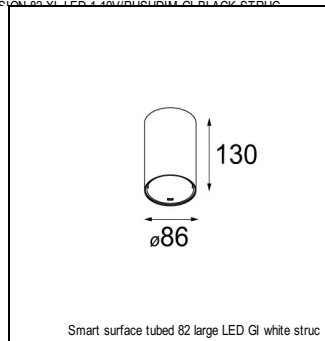

Art. Nr. 12412109

SPECIFICATIONS

Lamp	1x LED Array	
Gear / Transfo	LED gear not incl.	
Cut-out size	ø 70 h 60	
Weight	0.36kg	
Min. Distance	0.1 m	
IP	IP54	
Glow Wire Test	960°	
Lifetime	L80 B20 @ 50.000 hrs	
CRI	90	
Power supply	350mA 17.8Vf	500mA 18.4Vf
Connected load	6.2W	9.2W
Lumen	441lm	592lm
Efficacy	71lm/W	64lm/W
UGR	21	22
Adjustability	Not Applicable	
Remark	! 3500K on request ! can be combined with Smart mask ! can be combined with Smart surface box & surface tubed (surface/suspension)	

CONBOX

10889830	CONBOX 190X192X130X256
----------	------------------------

RECESSED-FRAME

12500230	SMART RECESSED RING 82
----------	------------------------

SURFACE-TUBED

12844009	SMART SURFACE TUBED 82 LARGE LED GI WHITE STRUC
12844032	SMART SURFACE TUBED 82 LARGE LED GI BLACK STRUC
12844024	SMART SURFACE TUBED 82 LARGE LED GI BRUSHED ALU
12845009	SMART SURFACE TUBED 82 LARGE LED GE WHITE STRUC
12845032	SMART SURFACE TUBED 82 LARGE LED GE BLACK STRUC
12845024	SMART SURFACE TUBED 82 LARGE LED GE BRUSHED ALU
12842409	SMART SURFACE TUBED SUSPENSION 82 XL LED DALI GI WHITE STRUC
12842432	SMART SURFACE TUBED SUSPENSION 82 XL LED DALI GI BLACK STRUC
12842424	SMART SURFACE TUBED SUSPENSION 82 XL LED DALI GI BRUSHED ALU
12842309	SMART SURFACE TUBED SUSPENSION 82 XL LED 1-10V/PUSHDIM GI WHITE STRUC
12842332	SMART SURFACE TUBED SUSPENSION 82 XL LED 1-10V/PUSHDIM GI BLACK STRUC