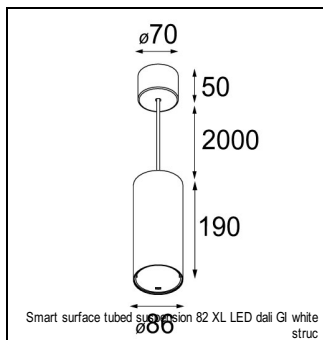

Art. Nr. 12412109

SPECIFICATIONS

Lamp	1x LED Array	
Gear / Transfo	LED gear not incl.	
Cut-out size	ø 70 h 60	
Weight	0.36kg	
Min. Distance	0.1 m	
IP	IP54	
Glow Wire Test	960°	
Lifetime	L80 B20 @ 50.000 hrs	
CRI	90	
Power supply	350mA 17.8Vf	500mA 18.4Vf
Connected load	6.2W	9.2W
Lumen	441lm	592lm
Efficacy	71lm/W	64lm/W
UGR	21	22
Adjustability	Not Applicable	
Remark	! 3500K on request ! can be combined with Smart mask ! can be combined with Smart surface box & surface tubed (surface/suspension)	

CONBOX

10889830	CONBOX 190X192X130X256
----------	------------------------

RECESSED-FRAME

12500230	SMART RECESSED RING 82
----------	------------------------

SURFACE-TUBED

12844009	SMART SURFACE TUBED 82 LARGE LED GI WHITE STRUC
12844032	SMART SURFACE TUBED 82 LARGE LED GI BLACK STRUC
12844024	SMART SURFACE TUBED 82 LARGE LED GI BRUSHED ALU
12845009	SMART SURFACE TUBED 82 LARGE LED GE WHITE STRUC
12845032	SMART SURFACE TUBED 82 LARGE LED GE BLACK STRUC
12845024	SMART SURFACE TUBED 82 LARGE LED GE BRUSHED ALU
12842409	SMART SURFACE TUBED SUSPENSION 82 XL LED DALI GI WHITE STRUC
12842432	SMART SURFACE TUBED SUSPENSION 82 XL LED DALI GI BLACK STRUC
12842424	SMART SURFACE TUBED SUSPENSION 82 XL LED DALI GI BRUSHED ALU
12842309	SMART SURFACE TUBED SUSPENSION 82 XL LED 1-10V/PUSHDIM GI WHITE STRUC
12842332	SMART SURFACE TUBED SUSPENSION 82 XL LED 1-10V/PUSHDIM GI BLACK STRUC