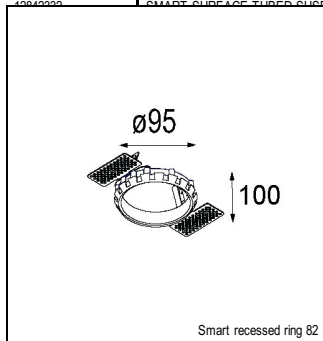

Art. Nr. 12412109

SPECIFICATIONS

Lamp	1x LED Array	
Gear / Transfo	LED gear not incl.	
Cut-out size	ø 70 h 60	
Weight	0.36kg	
Min. Distance	0.1 m	
IP	IP54	
Glow Wire Test	960°	
Lifetime	L80 B20 @ 50.000 hrs	
CRI	90	
Power supply	350mA 17.8Vf	500mA 18.4Vf
Connected load	6.2W	9.2W
Lumen	441lm	592lm
Efficacy	71lm/W	64lm/W
UGR	21	22
Adjustability	Not Applicable	
Remark	! 3500K on request ! can be combined with Smart mask ! can be combined with Smart surface box & surface tubed (surface/suspension)	

CONBOX

10889830	CONBOX 190X192X130X256
----------	------------------------

RECESSED-FRAME

12500230	SMART RECESSED RING 82
----------	------------------------

SURFACE-TUBED

12844009	SMART SURFACE TUBED 82 LARGE LED GI WHITE STRUC
12844032	SMART SURFACE TUBED 82 LARGE LED GI BLACK STRUC
12844024	SMART SURFACE TUBED 82 LARGE LED GI BRUSHED ALU
12845009	SMART SURFACE TUBED 82 LARGE LED GE WHITE STRUC
12845032	SMART SURFACE TUBED 82 LARGE LED GE BLACK STRUC
12845024	SMART SURFACE TUBED 82 LARGE LED GE BRUSHED ALU
12842409	SMART SURFACE TUBED SUSPENSION 82 XL LED DALI GI WHITE STRUC
12842432	SMART SURFACE TUBED SUSPENSION 82 XL LED DALI GI BLACK STRUC
12842424	SMART SURFACE TUBED SUSPENSION 82 XL LED DALI GI BRUSHED ALU
12842309	SMART SURFACE TUBED SUSPENSION 82 XL LED 1-10V/PUSHDIM GI WHITE STRUC
12842332	SMART SURFACE TUBED SUSPENSION 82 XL LED 1-10V/PUSHDIM GI BLACK STRUC