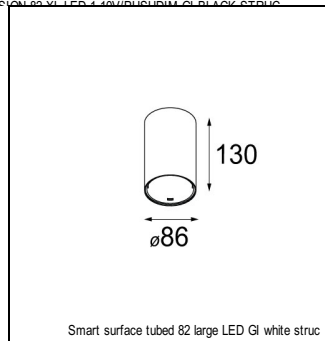

Art. Nr. 12412046

SPECIFICATIONS

Lamp	1x LED Array	
Gear / Transfo	LED gear not incl.	
Cut-out size	ø 70 h 60	
Weight	0.36kg	
Min. Distance	0.1 m	
IP	IP54	
Glow Wire Test	960°	
Lifetime	L80 B20 @ 50.000 hrs	
CRI	90	
Power supply	350mA 17.8Vf	500mA 18.4Vf
Connected load	6.2W	9.2W
Lumen	421lm	565lm
Efficacy	68lm/W	61lm/W
UGR	16	17
Adjustability	Not Applicable	
Remark	! 3500K on request ! can be combined with Smart mask ! can be combined with Smart surface box & surface tubed (surface/suspension)	

CONBOX

10889830	CONBOX 190X192X130X256
----------	------------------------

RECESSED-FRAME

12500230	SMART RECESSED RING 82
----------	------------------------

SURFACE-TUBED

12844009	SMART SURFACE TUBED 82 LARGE LED GI WHITE STRUC
12844032	SMART SURFACE TUBED 82 LARGE LED GI BLACK STRUC
12844024	SMART SURFACE TUBED 82 LARGE LED GI BRUSHED ALU
12845009	SMART SURFACE TUBED 82 LARGE LED GE WHITE STRUC
12845032	SMART SURFACE TUBED 82 LARGE LED GE BLACK STRUC
12845024	SMART SURFACE TUBED 82 LARGE LED GE BRUSHED ALU
12842409	SMART SURFACE TUBED SUSPENSION 82 XL LED DALI GI WHITE STRUC
12842432	SMART SURFACE TUBED SUSPENSION 82 XL LED DALI GI BLACK STRUC
12842424	SMART SURFACE TUBED SUSPENSION 82 XL LED DALI GI BRUSHED ALU
12842309	SMART SURFACE TUBED SUSPENSION 82 XL LED 1-10V/PUSHDIM GI WHITE STRUC
12842332	SMART SURFACE TUBED SUSPENSION 82 XL LED 1-10V/PUSHDIM GI BLACK STRUC