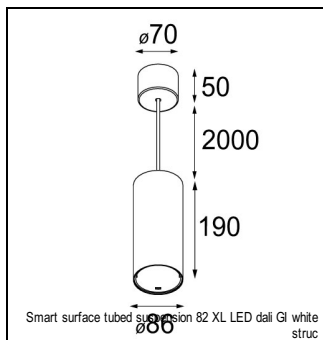

Art. Nr. 12412046

SPECIFICATIONS

Lamp	1x LED Array	
Gear / Transfo	LED gear not incl.	
Cut-out size	ø 70 h 60	
Weight	0.36kg	
Min. Distance	0.1 m	
IP	IP54	
Glow Wire Test	960°	
Lifetime	L80 B20 @ 50.000 hrs	
CRI	90	
Power supply	350mA 17.8Vf	500mA 18.4Vf
Connected load	6.2W	9.2W
Lumen	421lm	565lm
Efficacy	68lm/W	61lm/W
UGR	16	17
Adjustability	Not Applicable	
Remark	! 3500K on request ! can be combined with Smart mask ! can be combined with Smart surface box & surface tubed (surface/suspension)	

CONBOX

10889830	CONBOX 190X192X130X256
----------	------------------------

RECESSED-FRAME

12500230	SMART RECESSED RING 82
----------	------------------------

SURFACE-TUBED

12844009	SMART SURFACE TUBED 82 LARGE LED GI WHITE STRUC
12844032	SMART SURFACE TUBED 82 LARGE LED GI BLACK STRUC
12844024	SMART SURFACE TUBED 82 LARGE LED GI BRUSHED ALU
12845009	SMART SURFACE TUBED 82 LARGE LED GE WHITE STRUC
12845032	SMART SURFACE TUBED 82 LARGE LED GE BLACK STRUC
12845024	SMART SURFACE TUBED 82 LARGE LED GE BRUSHED ALU
12842409	SMART SURFACE TUBED SUSPENSION 82 XL LED DALI GI WHITE STRUC
12842432	SMART SURFACE TUBED SUSPENSION 82 XL LED DALI GI BLACK STRUC
12842424	SMART SURFACE TUBED SUSPENSION 82 XL LED DALI GI BRUSHED ALU
12842309	SMART SURFACE TUBED SUSPENSION 82 XL LED 1-10V/PUSHDIM GI WHITE STRUC
12842332	SMART SURFACE TUBED SUSPENSION 82 XL LED 1-10V/PUSHDIM GI BLACK STRUC