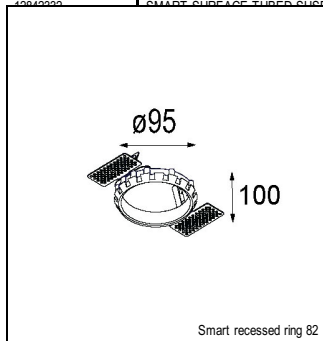

Art. Nr. 12412046

SPECIFICATIONS

Lamp	1x LED Array	
Gear / Transfo	LED gear not incl.	
Cut-out size	ø 70 h 60	
Weight	0.36kg	
Min. Distance	0.1 m	
IP	IP54	
Glow Wire Test	960°	
Lifetime	L80 B20 @ 50.000 hrs	
CRI	90	
Power supply	350mA 17.8Vf	500mA 18.4Vf
Connected load	6.2W	9.2W
Lumen	421lm	565lm
Efficacy	68lm/W	61lm/W
UGR	16	17
Adjustability	Not Applicable	
Remark	! 3500K on request ! can be combined with Smart mask ! can be combined with Smart surface box & surface tubed (surface/suspension)	

CONBOX

10889830	CONBOX 190X192X130X256
----------	------------------------

RECESSED-FRAME

12500230	SMART RECESSED RING 82
----------	------------------------

SURFACE-TUBED

12844009	SMART SURFACE TUBED 82 LARGE LED GI WHITE STRUC
12844032	SMART SURFACE TUBED 82 LARGE LED GI BLACK STRUC
12844024	SMART SURFACE TUBED 82 LARGE LED GI BRUSHED ALU
12845009	SMART SURFACE TUBED 82 LARGE LED GE WHITE STRUC
12845032	SMART SURFACE TUBED 82 LARGE LED GE BLACK STRUC
12845024	SMART SURFACE TUBED 82 LARGE LED GE BRUSHED ALU
12842409	SMART SURFACE TUBED SUSPENSION 82 XL LED DALI GI WHITE STRUC
12842432	SMART SURFACE TUBED SUSPENSION 82 XL LED DALI GI BLACK STRUC
12842424	SMART SURFACE TUBED SUSPENSION 82 XL LED DALI GI BRUSHED ALU
12842309	SMART SURFACE TUBED SUSPENSION 82 XL LED 1-10V/PUSHDIM GI WHITE STRUC
12842332	SMART SURFACE TUBED SUSPENSION 82 XL LED 1-10V/PUSHDIM GI BLACK STRUC