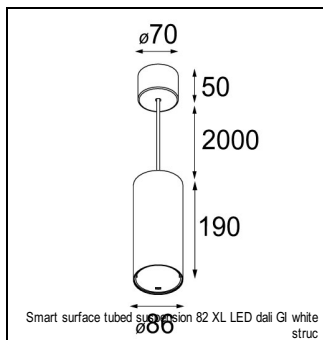

Art. Nr. 12412032

SPECIFICATIONS

Lamp	1x LED Array	
Gear / Transfo	LED gear not incl.	
Cut-out size	ø 70 h 60	
Weight	0.36kg	
Min. Distance	0.1 m	
IP	IP54	
Glow Wire Test	960°	
Lifetime	L80 B20 @ 50.000 hrs	
CRI	90	
Power supply	500mA	350mA
	18.4Vf	17.8Vf
Connected load	9.2W	6.2W
Lumen	514lm	383lm
Efficacy	56lm/W	62lm/W
UGR	13	12
Adjustability	Not Applicable	
Remark	! 3500K on request ! can be combined with Smart mask ! can be combined with Smart surface box & surface tubed (surface/suspension)	

CONBOX

10889830	CONBOX 190X192X130X256
----------	------------------------

RECESSED-FRAME

12500230	SMART RECESSED RING 82
----------	------------------------

SURFACE-TUBED

12844009	SMART SURFACE TUBED 82 LARGE LED GI WHITE STRUC
12844032	SMART SURFACE TUBED 82 LARGE LED GI BLACK STRUC
12844024	SMART SURFACE TUBED 82 LARGE LED GI BRUSHED ALU
12845009	SMART SURFACE TUBED 82 LARGE LED GE WHITE STRUC
12845032	SMART SURFACE TUBED 82 LARGE LED GE BLACK STRUC
12845024	SMART SURFACE TUBED 82 LARGE LED GE BRUSHED ALU
12842409	SMART SURFACE TUBED SUSPENSION 82 XL LED DALI GI WHITE STRUC
12842432	SMART SURFACE TUBED SUSPENSION 82 XL LED DALI GI BLACK STRUC
12842424	SMART SURFACE TUBED SUSPENSION 82 XL LED DALI GI BRUSHED ALU
12842309	SMART SURFACE TUBED SUSPENSION 82 XL LED 1-10V/PUSHDIM GI WHITE STRUC
12842332	SMART SURFACE TUBED SUSPENSION 82 XL LED 1-10V/PUSHDIM GI BLACK STRUC