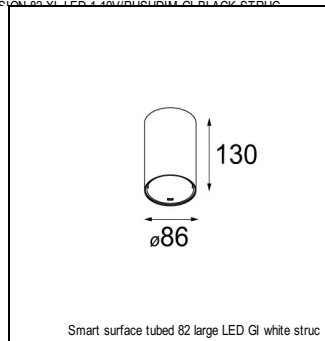

Art. Nr. 12412032

SPECIFICATIONS

Lamp	1x LED Array	
Gear / Transfo	LED gear not incl.	
Cut-out size	ø 70 h 60	
Weight	0.36kg	
Min. Distance	0.1 m	
IP	IP54	
Glow Wire Test	960°	
Lifetime	L80 B20 @ 50.000 hrs	
CRI	90	
Power supply	500mA	350mA
	18.4Vf	17.8Vf
Connected load	9.2W	6.2W
Lumen	514lm	383lm
Efficacy	56lm/W	62lm/W
UGR	13	12
Adjustability	Not Applicable	
Remark	! 3500K on request ! can be combined with Smart mask ! can be combined with Smart surface box & surface tubed (surface/suspension)	

CONBOX

10889830	CONBOX 190X192X130X256
----------	------------------------

RECESSED-FRAME

12500230	SMART RECESSED RING 82
----------	------------------------

SURFACE-TUBED

12844009	SMART SURFACE TUBED 82 LARGE LED GI WHITE STRUC
12844032	SMART SURFACE TUBED 82 LARGE LED GI BLACK STRUC
12844024	SMART SURFACE TUBED 82 LARGE LED GI BRUSHED ALU
12845009	SMART SURFACE TUBED 82 LARGE LED GE WHITE STRUC
12845032	SMART SURFACE TUBED 82 LARGE LED GE BLACK STRUC
12845024	SMART SURFACE TUBED 82 LARGE LED GE BRUSHED ALU
12842409	SMART SURFACE TUBED SUSPENSION 82 XL LED DALI GI WHITE STRUC
12842432	SMART SURFACE TUBED SUSPENSION 82 XL LED DALI GI BLACK STRUC
12842424	SMART SURFACE TUBED SUSPENSION 82 XL LED DALI GI BRUSHED ALU
12842309	SMART SURFACE TUBED SUSPENSION 82 XL LED 1-10V/PUSHDIM GI WHITE STRUC
12842332	SMART SURFACE TUBED SUSPENSION 82 XL LED 1-10V/PUSHDIM GI BLACK STRUC