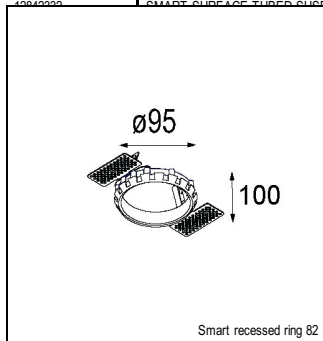

Art. Nr. 12412032

SPECIFICATIONS

Lamp	1x LED Array	
Gear / Transfo	LED gear not incl.	
Cut-out size	ø 70 h 60	
Weight	0.36kg	
Min. Distance	0.1 m	
IP	IP54	
Glow Wire Test	960°	
Lifetime	L80 B20 @ 50.000 hrs	
CRI	90	
Power supply	500mA	350mA
	18.4Vf	17.8Vf
Connected load	9.2W	6.2W
Lumen	514lm	383lm
Efficacy	56lm/W	62lm/W
UGR	13	12
Adjustability	Not Applicable	
Remark	! 3500K on request ! can be combined with Smart mask ! can be combined with Smart surface box & surface tubed (surface/suspension)	

CONBOX

10889830	CONBOX 190X192X130X256
----------	------------------------

RECESSED-FRAME

12500230	SMART RECESSED RING 82
----------	------------------------

SURFACE-TUBED

12844009	SMART SURFACE TUBED 82 LARGE LED GI WHITE STRUC
12844032	SMART SURFACE TUBED 82 LARGE LED GI BLACK STRUC
12844024	SMART SURFACE TUBED 82 LARGE LED GI BRUSHED ALU
12845009	SMART SURFACE TUBED 82 LARGE LED GE WHITE STRUC
12845032	SMART SURFACE TUBED 82 LARGE LED GE BLACK STRUC
12845024	SMART SURFACE TUBED 82 LARGE LED GE BRUSHED ALU
12842409	SMART SURFACE TUBED SUSPENSION 82 XL LED DALI GI WHITE STRUC
12842432	SMART SURFACE TUBED SUSPENSION 82 XL LED DALI GI BLACK STRUC
12842424	SMART SURFACE TUBED SUSPENSION 82 XL LED DALI GI BRUSHED ALU
12842309	SMART SURFACE TUBED SUSPENSION 82 XL LED 1-10V/PUSHDIM GI WHITE STRUC
12842332	SMART SURFACE TUBED SUSPENSION 82 XL LED 1-10V/PUSHDIM GI BLACK STRUC